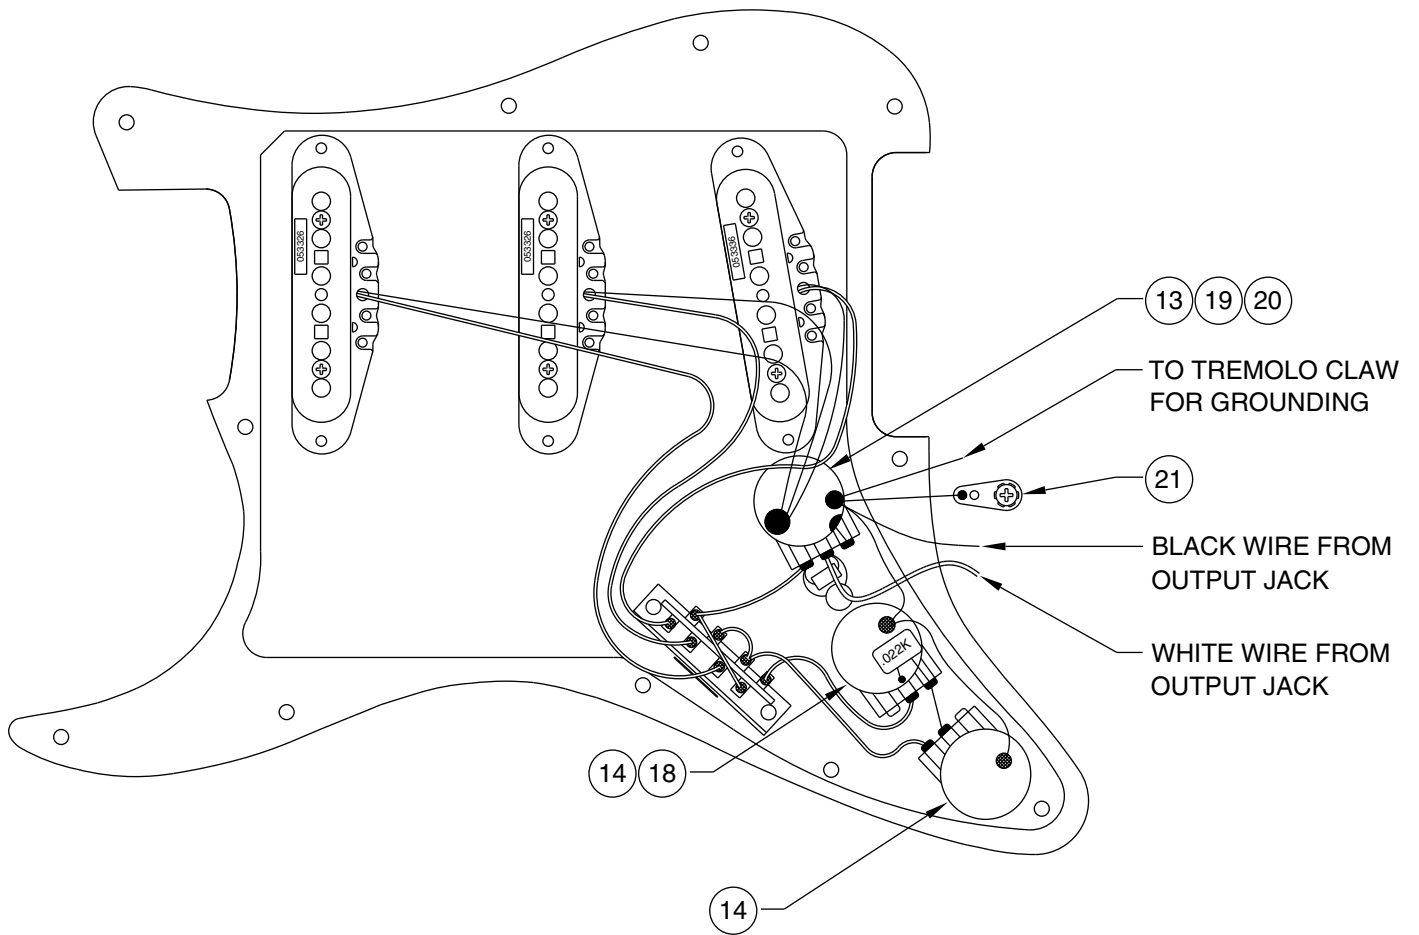

AMERICAN DELUXE STRATOCASTER 0101000/1002

PICKGUARD ASSEMBLY

BRIDGE ASSEMBLY