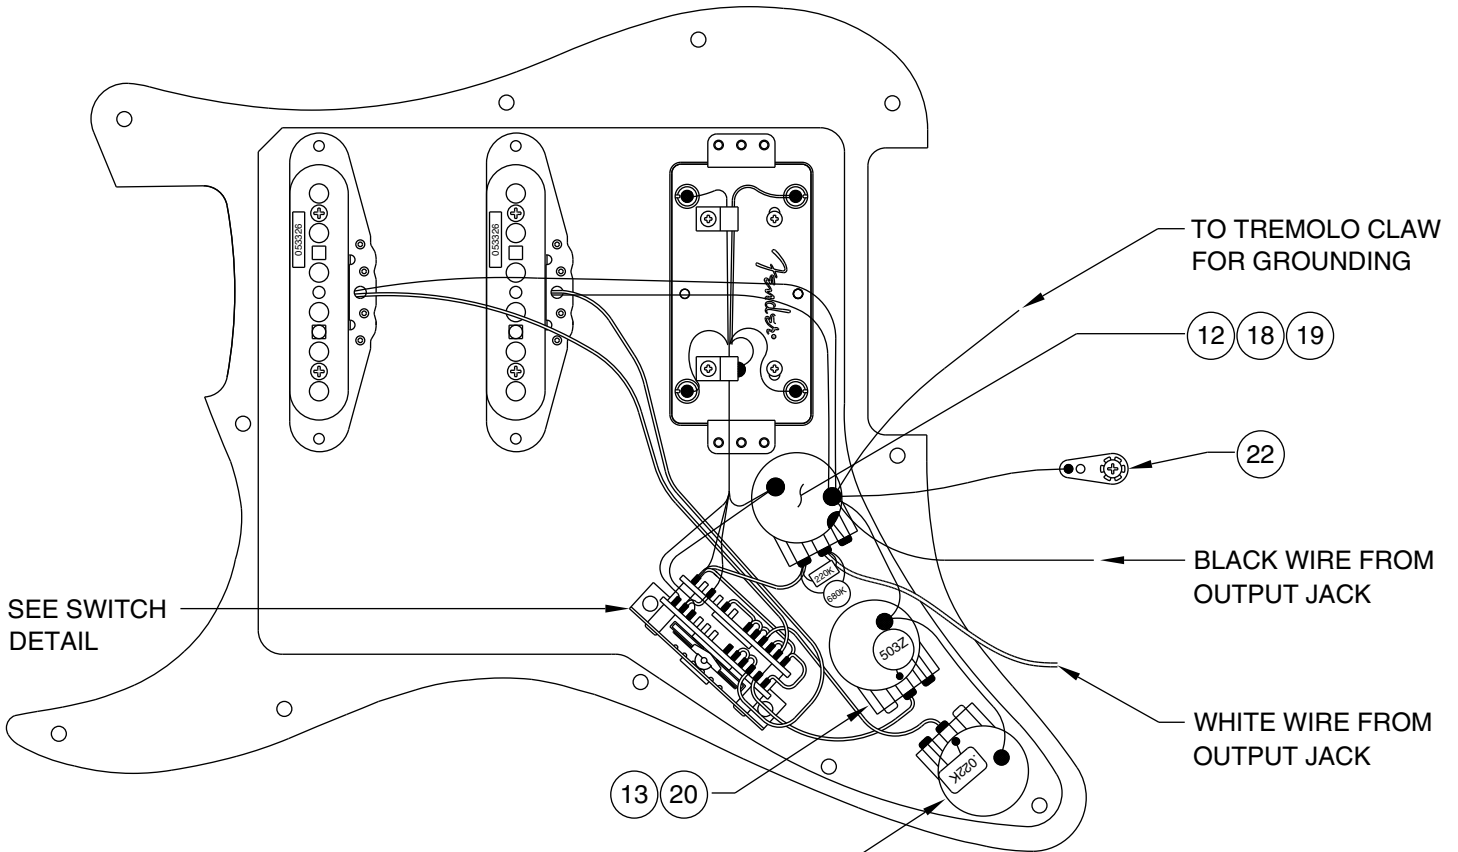

# AMERICAN DELUXE FAT STRATOCASTER 0101100//1102

## PICKGUARD ASSEMBLY

## SWITCH WIRING DETAIL