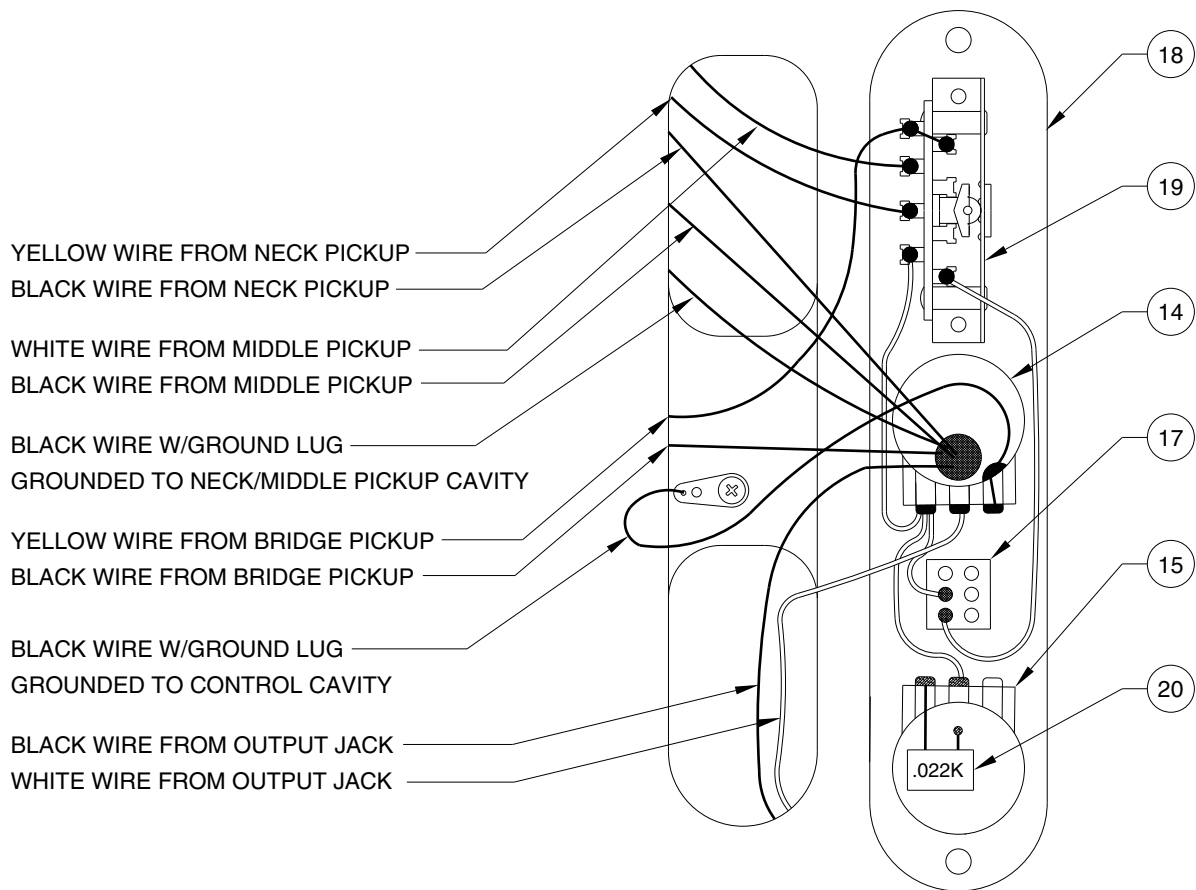

AMERICAN DELUXE TELECASTER 0105500/5502

CONTROL ASSEMBLY

BRIDGE ASSEMBLY