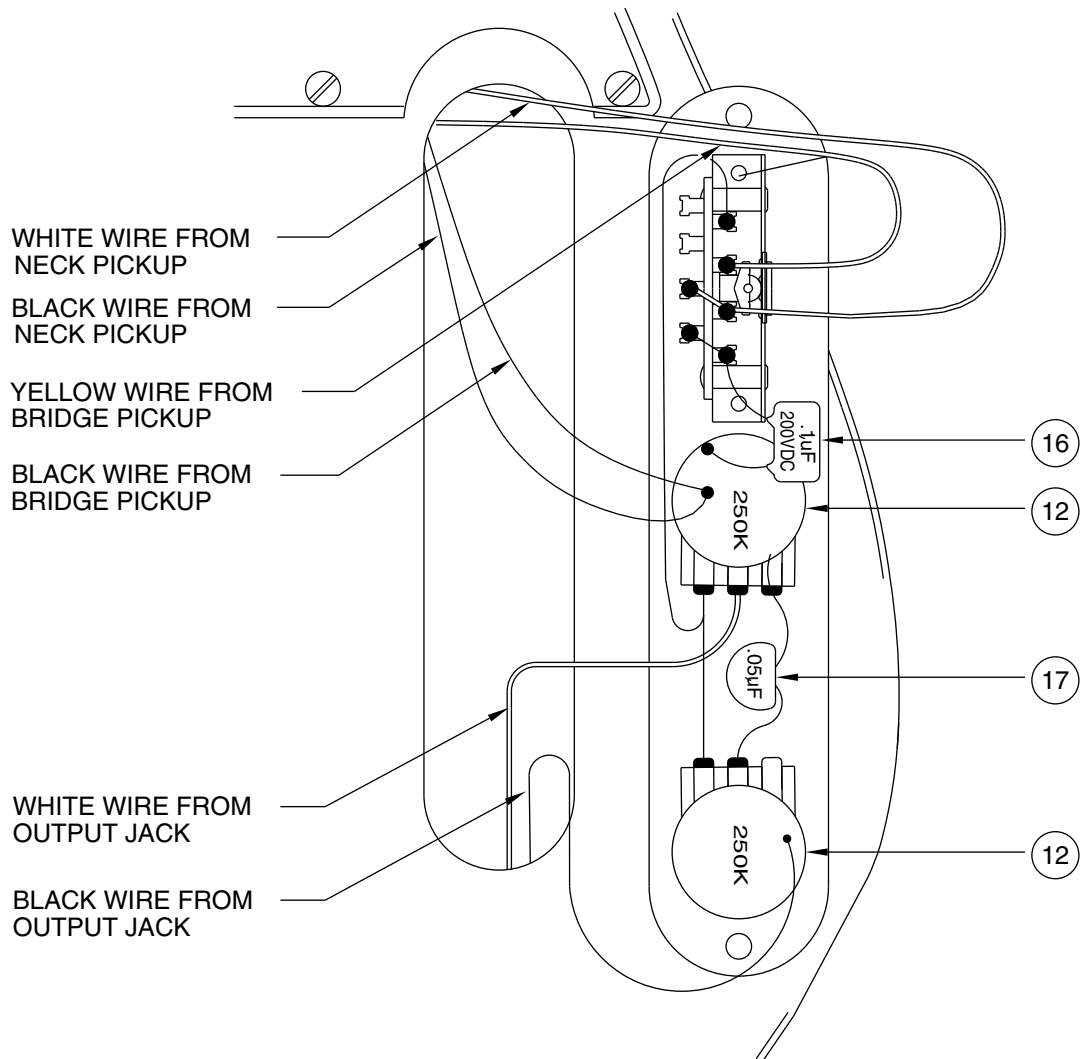

# '62 CUSTOM TELECASTER 0106200

## CONTROL ASSEMBLY

## BRIDGE ASSEMBLY