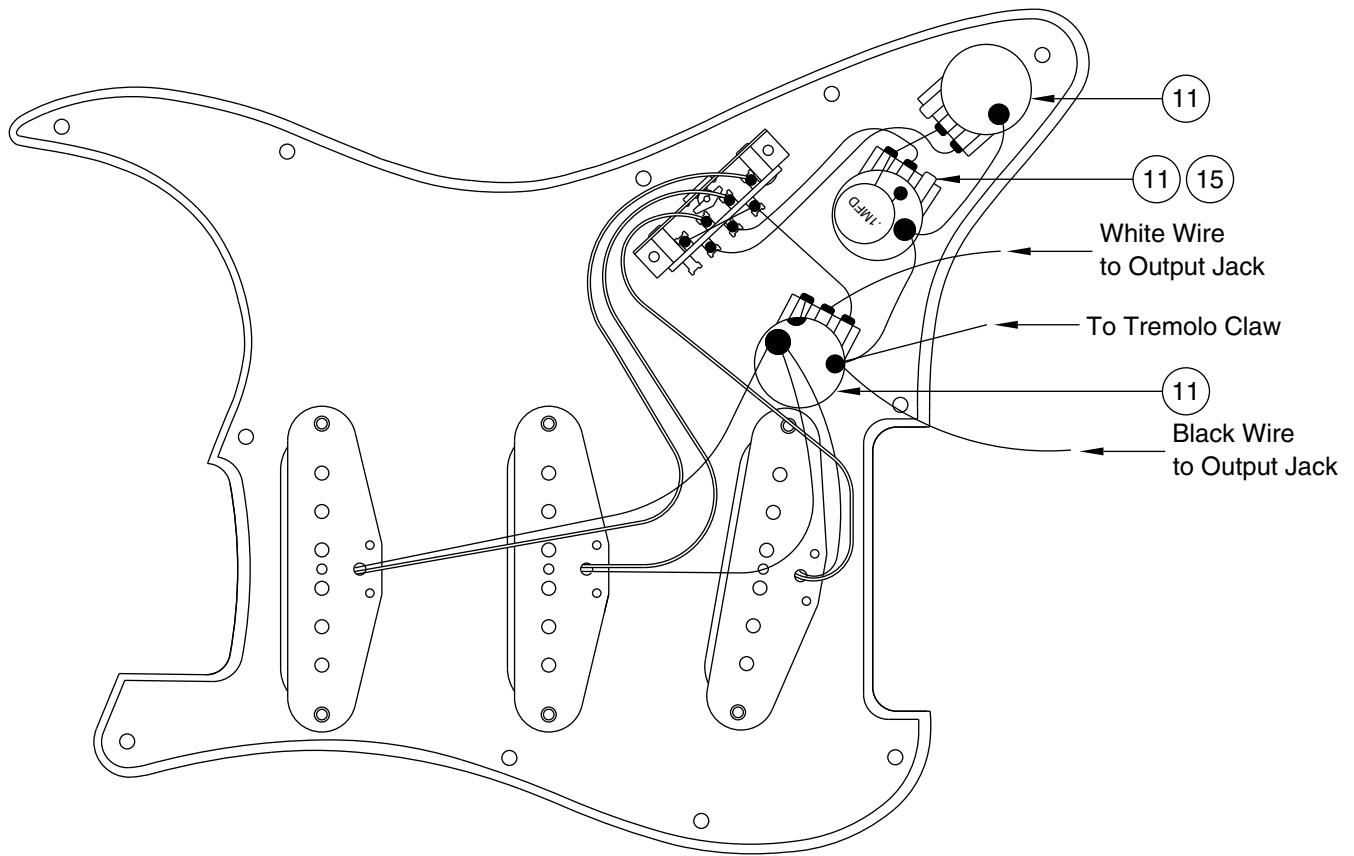

JIMI HENDRIX TRIBUTE STRATOCASTER 0106822

PICKGUARD ASSEMBLY

BRIDGE ASSEMBLY