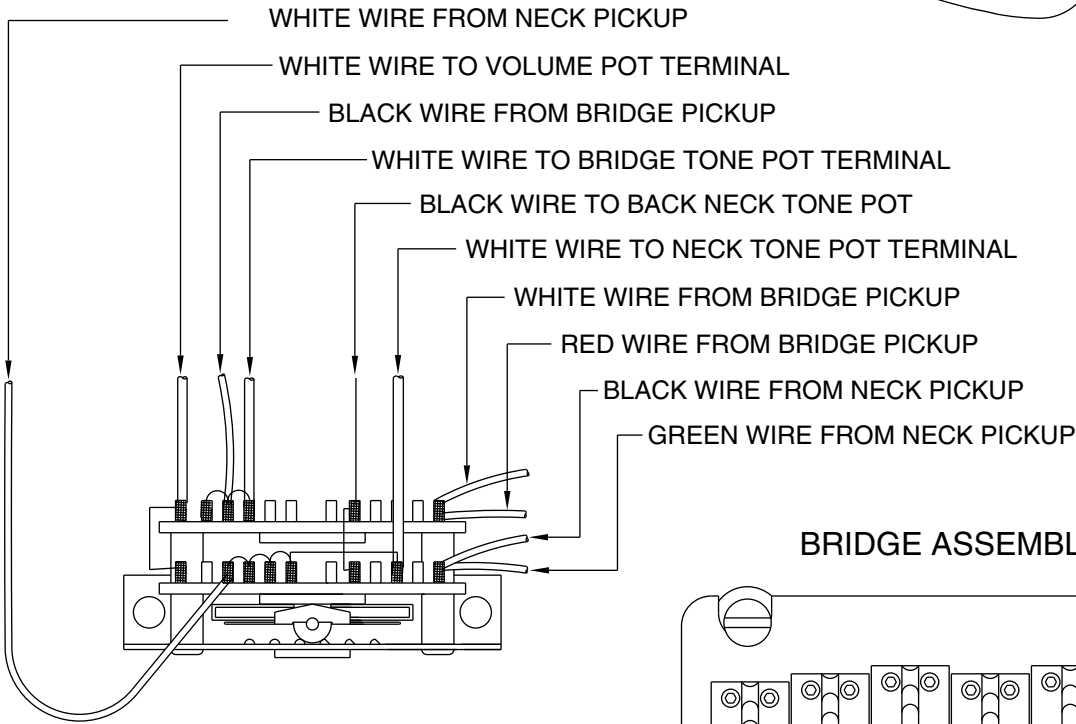

# BIG APPLE STRATOCASTER 0107200/7202

## PICKGUARD ASSEMBLY

SWITCH WIRING DETAIL

N.T.S.

## BRIDGE ASSEMBLY