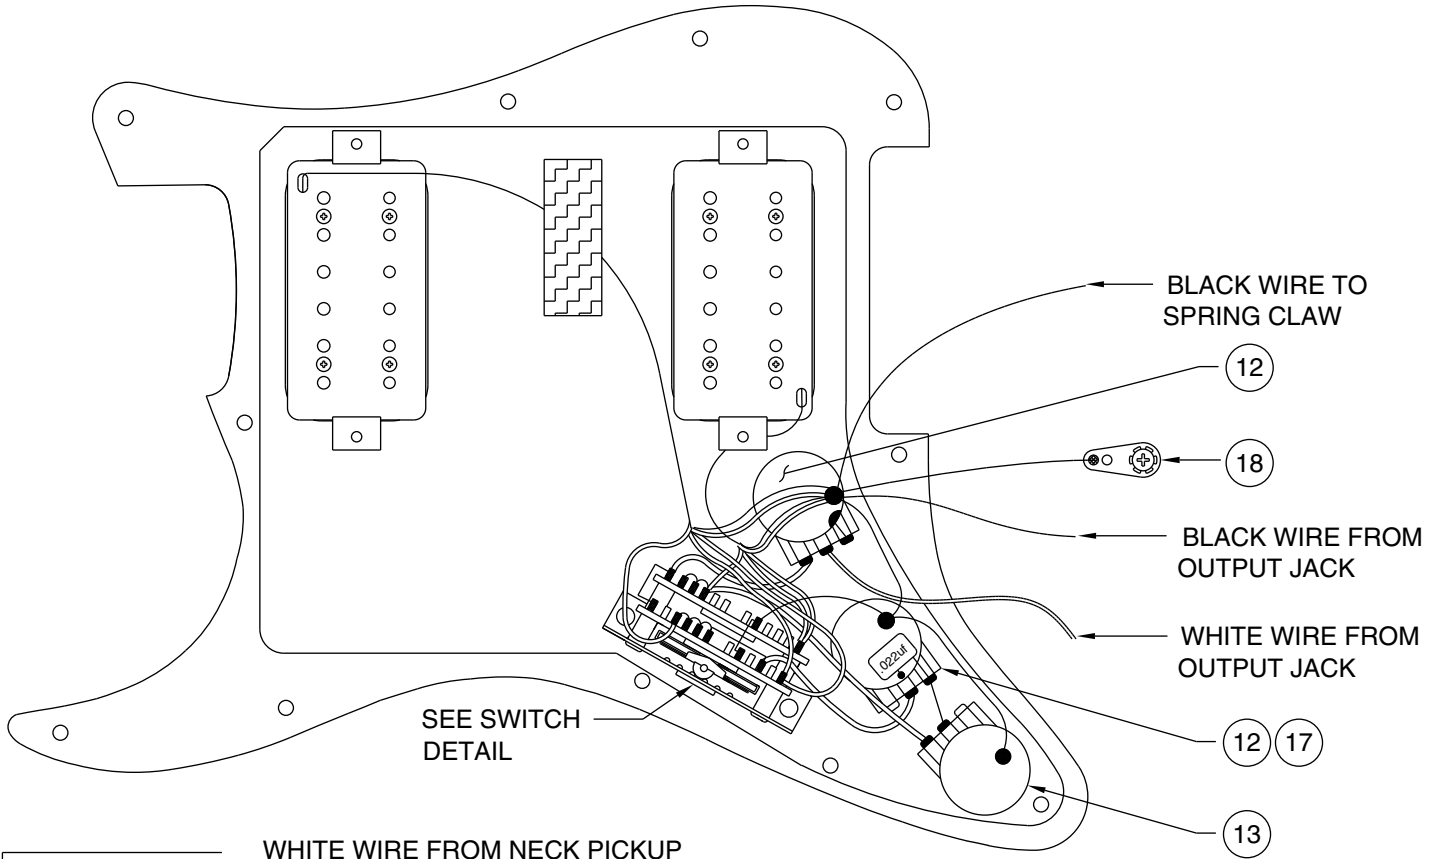

# BIG APPLE STRATOCASTER 0107200/7202

## PICKGUARD ASSEMBLY

SWITCH WIRING DETAIL

N.T.S.

## BRIDGE ASSEMBLY