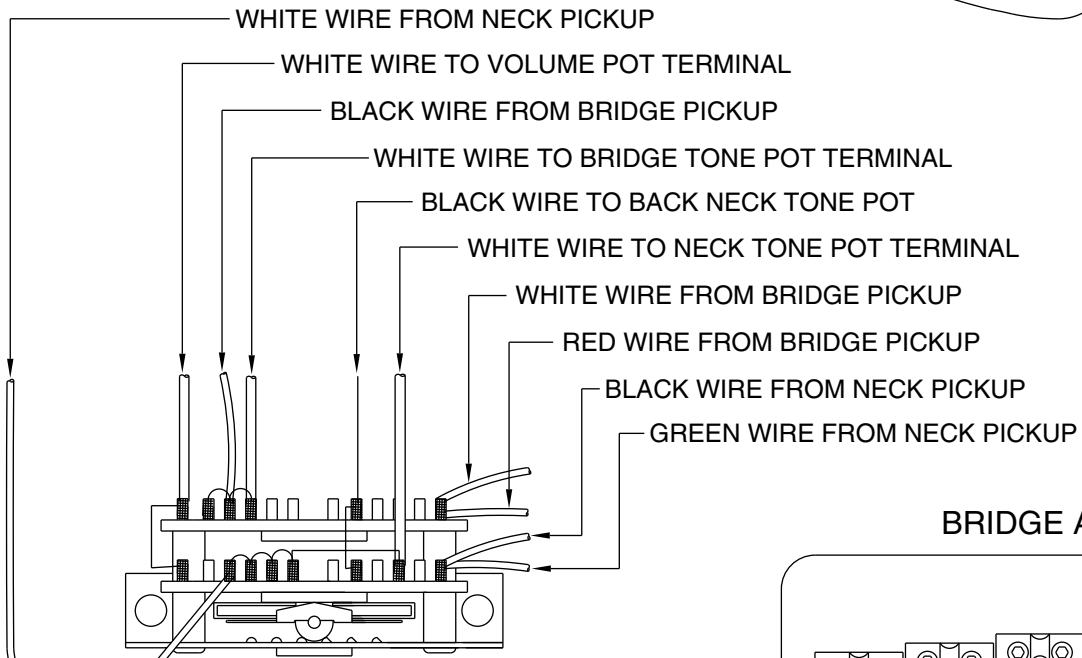

BIG APPLE STRATOCASTER HARD TAIL 0107230

PICKGUARD ASSEMBLY

SWITCH WIRING DETAIL

N.T.S.

BRIDGE ASSEMBLY