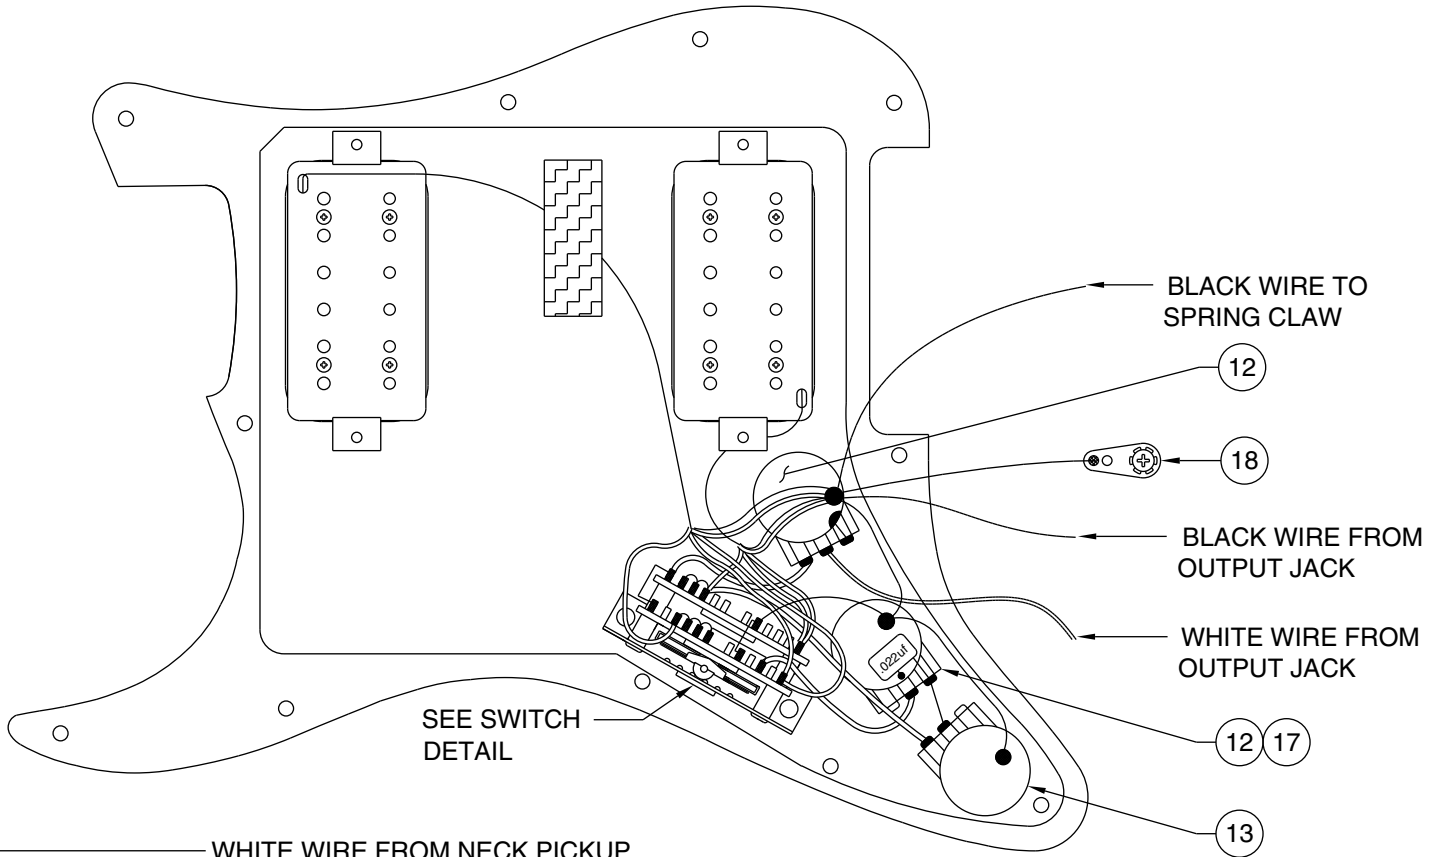

BIG APPLE STRATOCASTER HARD TAIL 0107230

PICKGUARD ASSEMBLY

SWITCH WIRING DETAIL

N.T.S.

BRIDGE ASSEMBLY