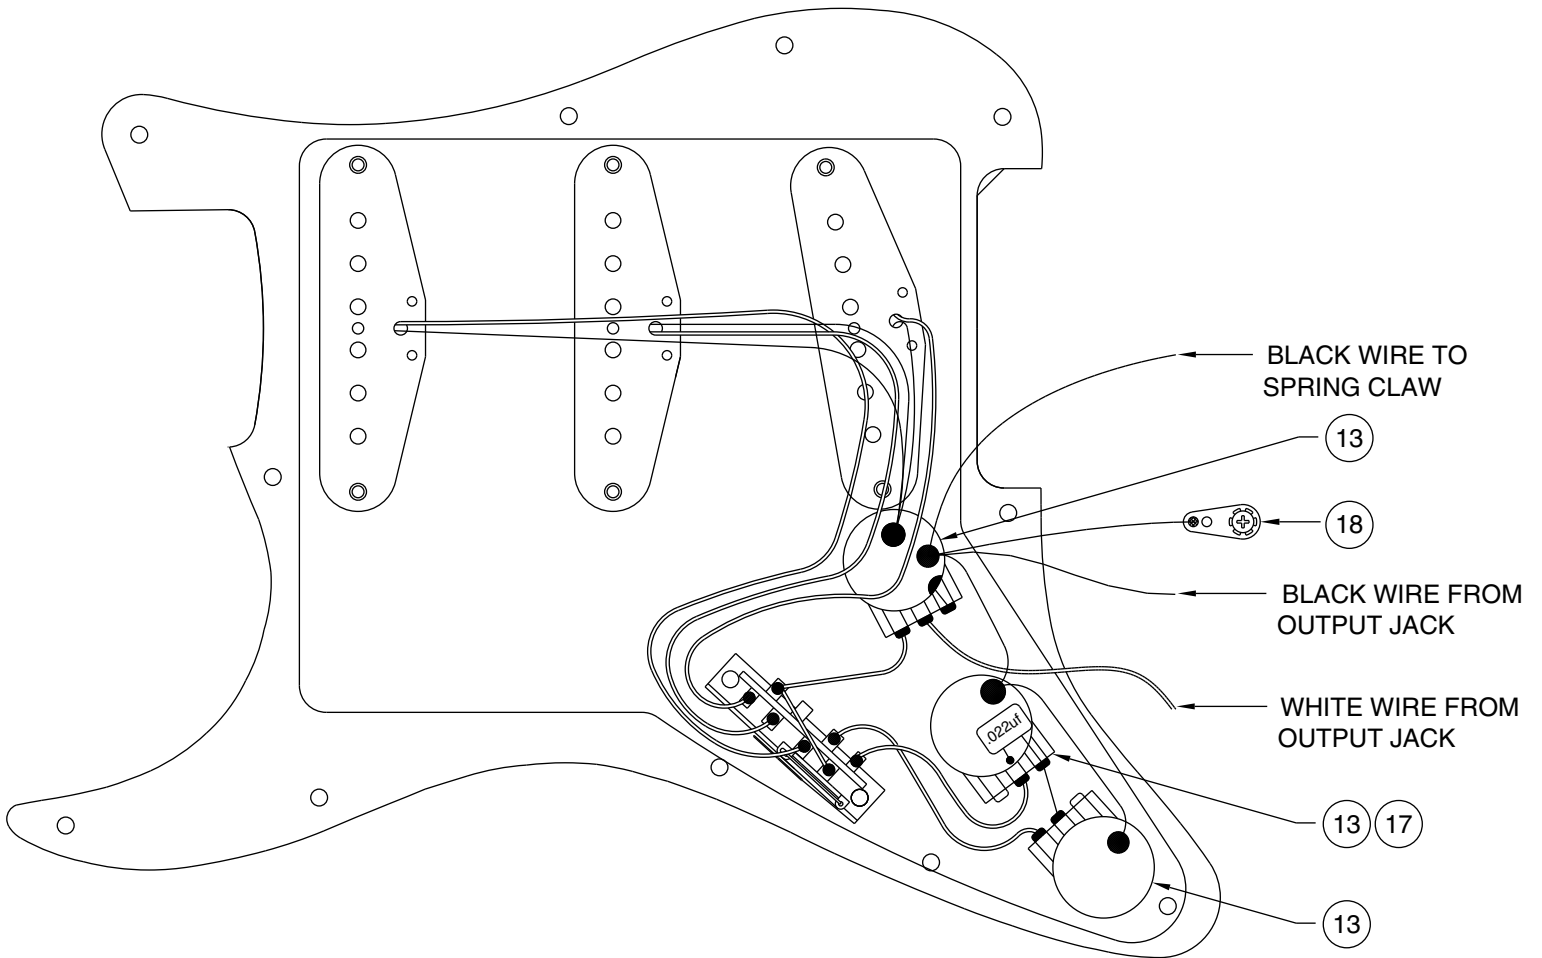

ROADHOUSE STRATOCASTER 0107300/7302

PICKGUARD ASSEMBLY

BRIDGE ASSEMBLY