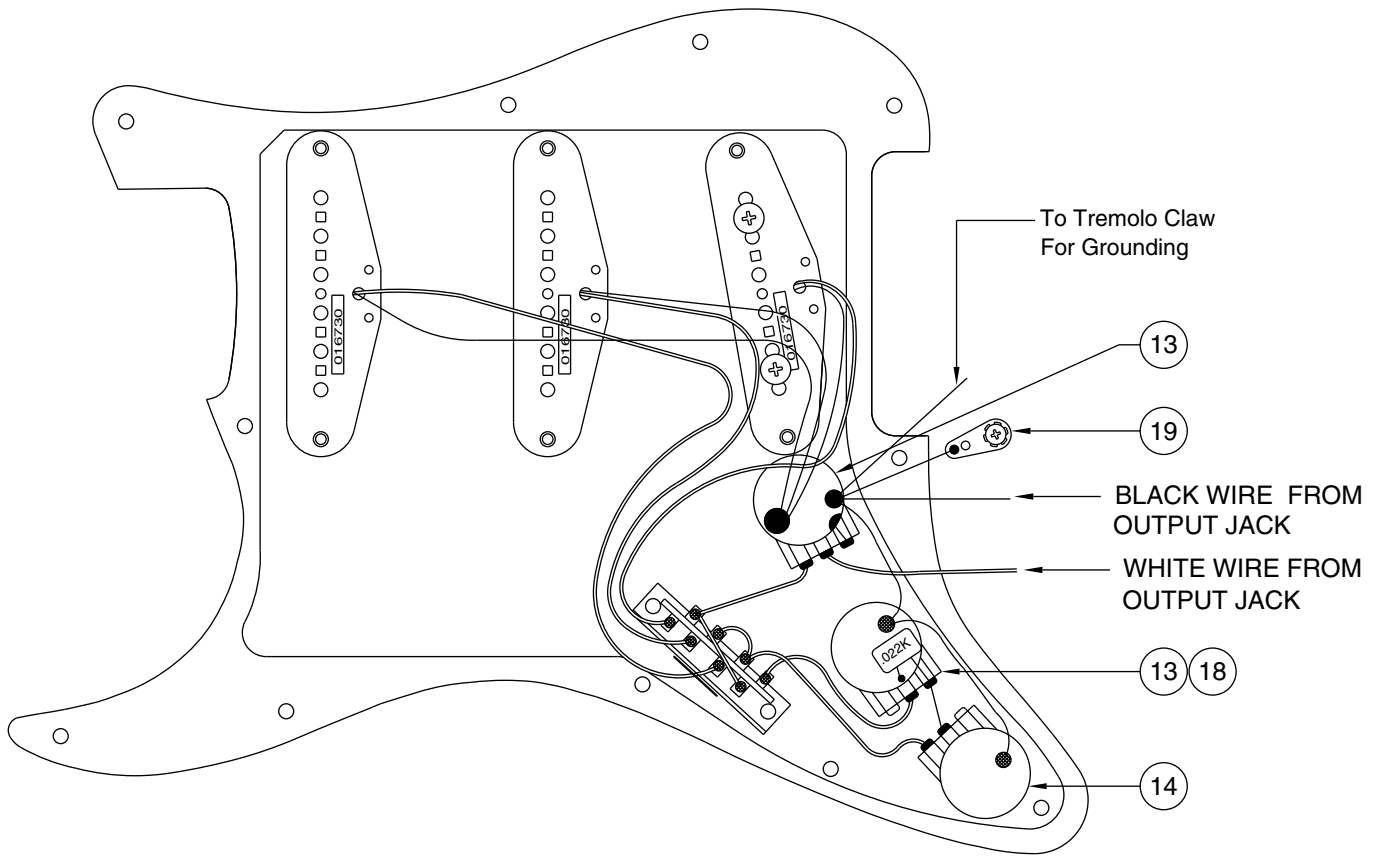

AMERICAN STANDARD STRATOCASTER 0107400/7402

PICKGUARD ASSEMBLY

BRIDGE ASSEMBLY