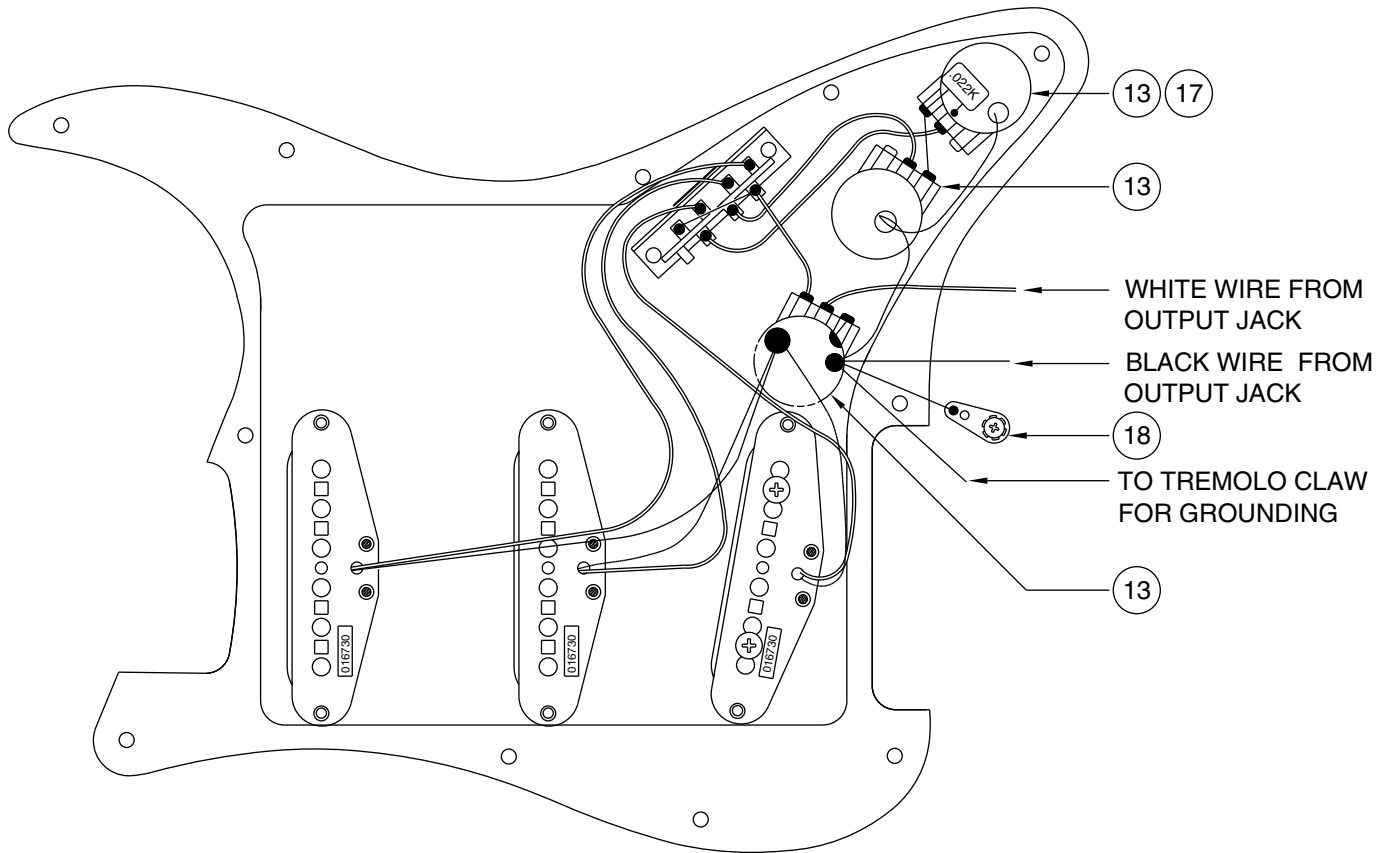

AMERICAN STANDARD STRATOCASTER LH 0107420/7422

PICKGUARD ASSEMBLY

BRIDGE ASSEMBLY