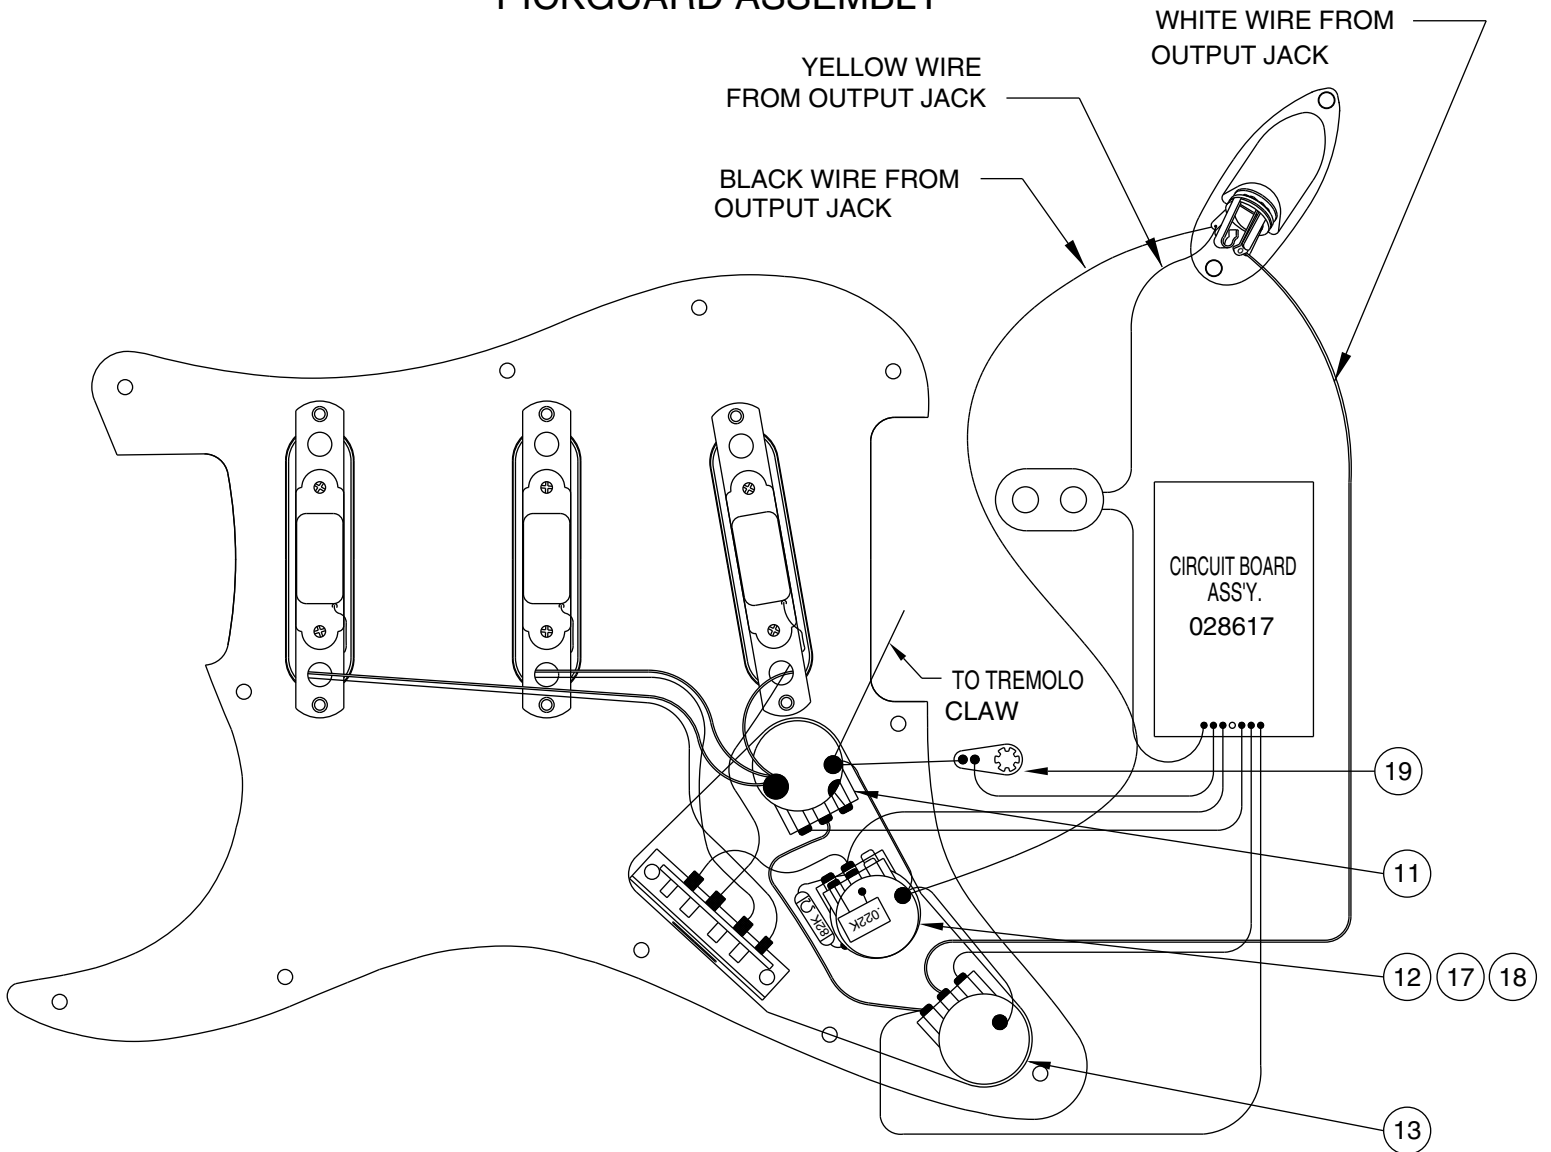

ERIC CLAPTON STRATOCASTER 0107602 PICKGUARD ASSEMBLY

BRIDGE ASSEMBLY