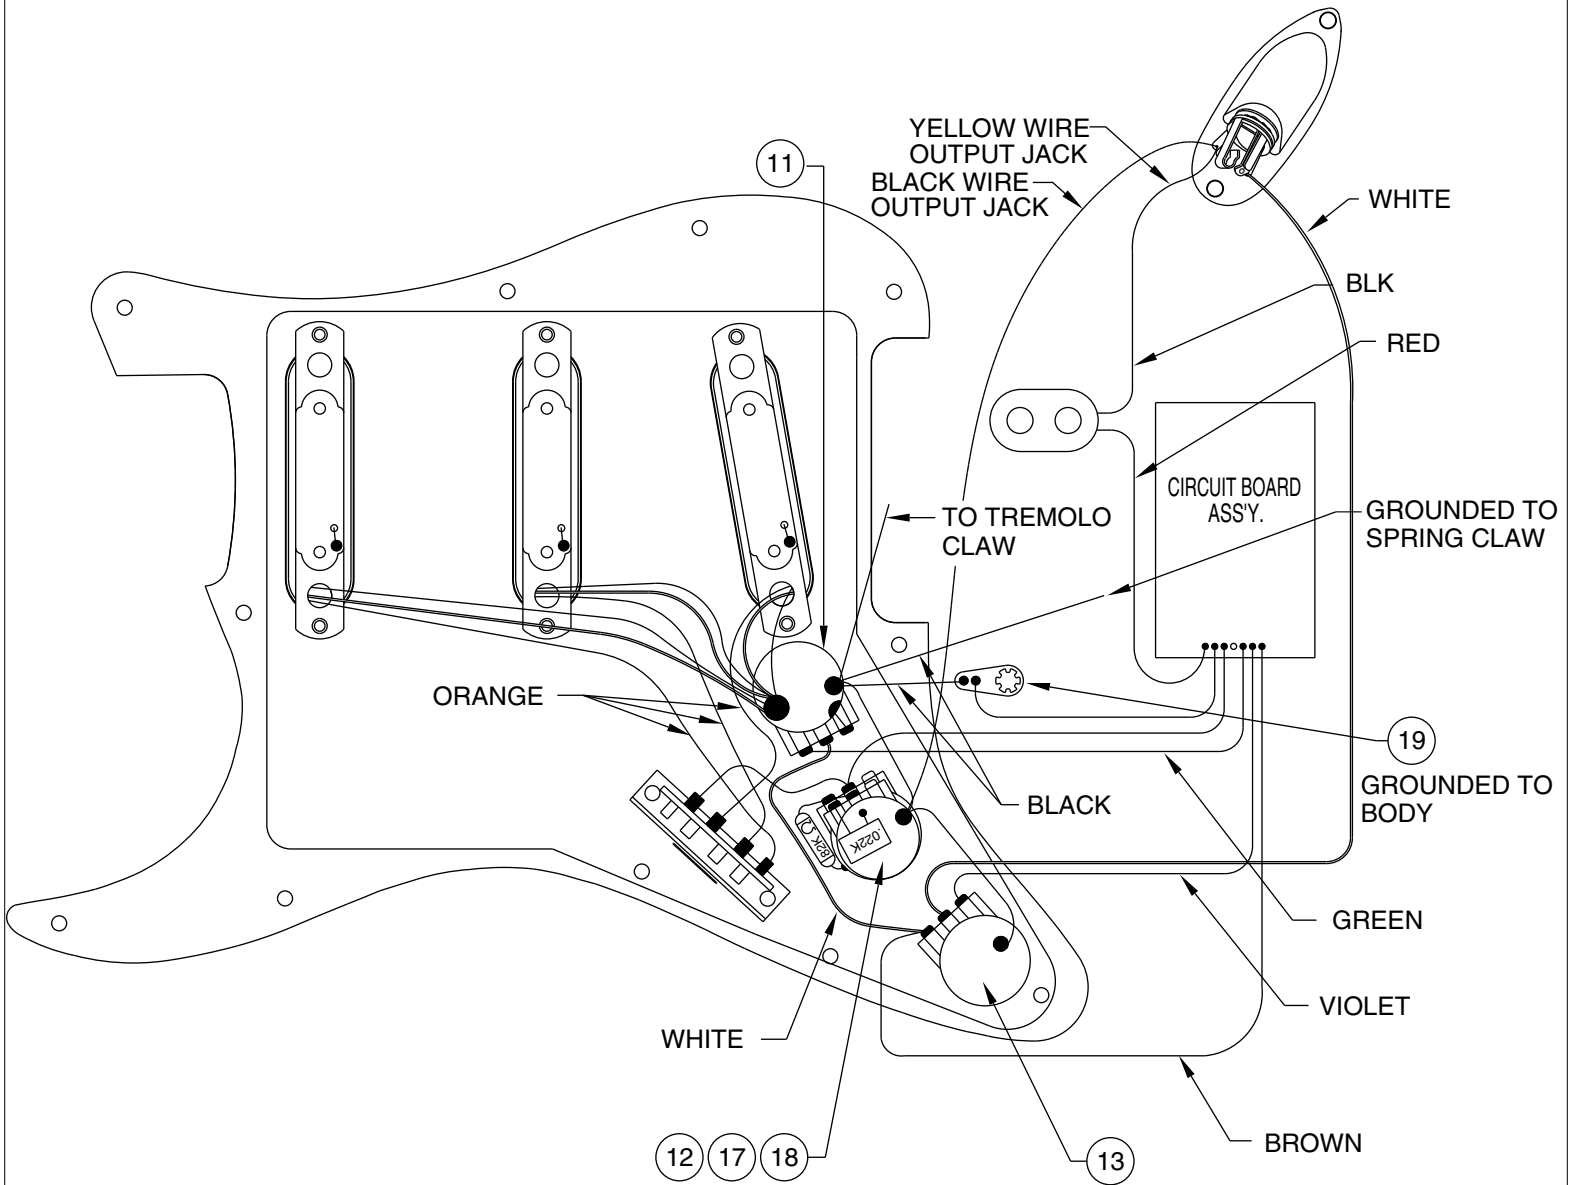

BUDDY GUY STRATOCASTER 0107802

WIRING ILLUSTRATION

BRIDGE ASSEMBLY