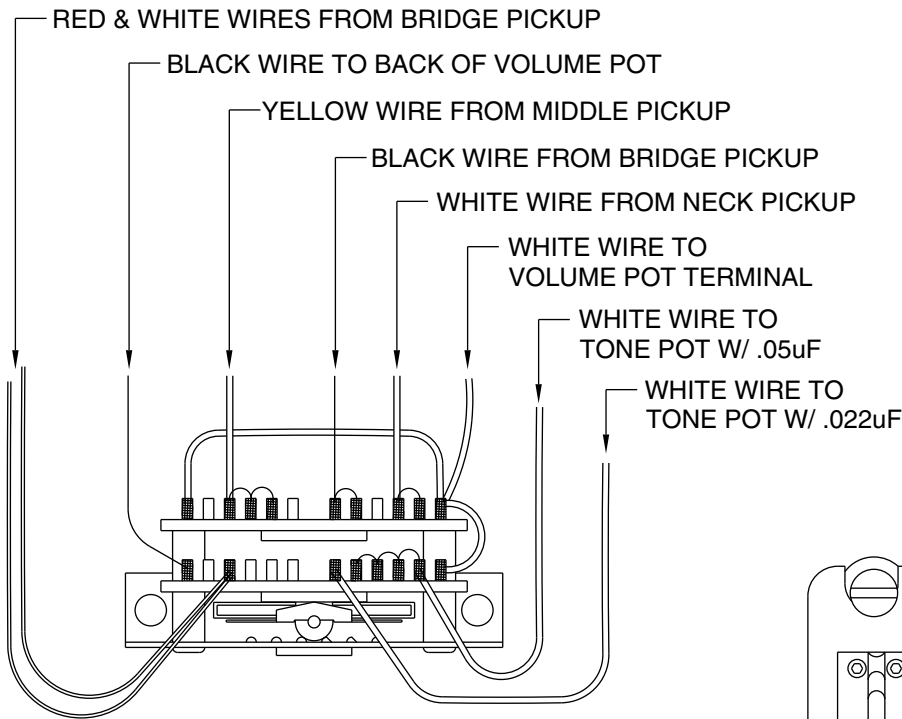

LONE STAR STRATOCASTER 0107900/7902

PICKGUARD ASSEMBLY

SWITCH WIRING
N.T.S.

BRIDGE ASSEMBLY