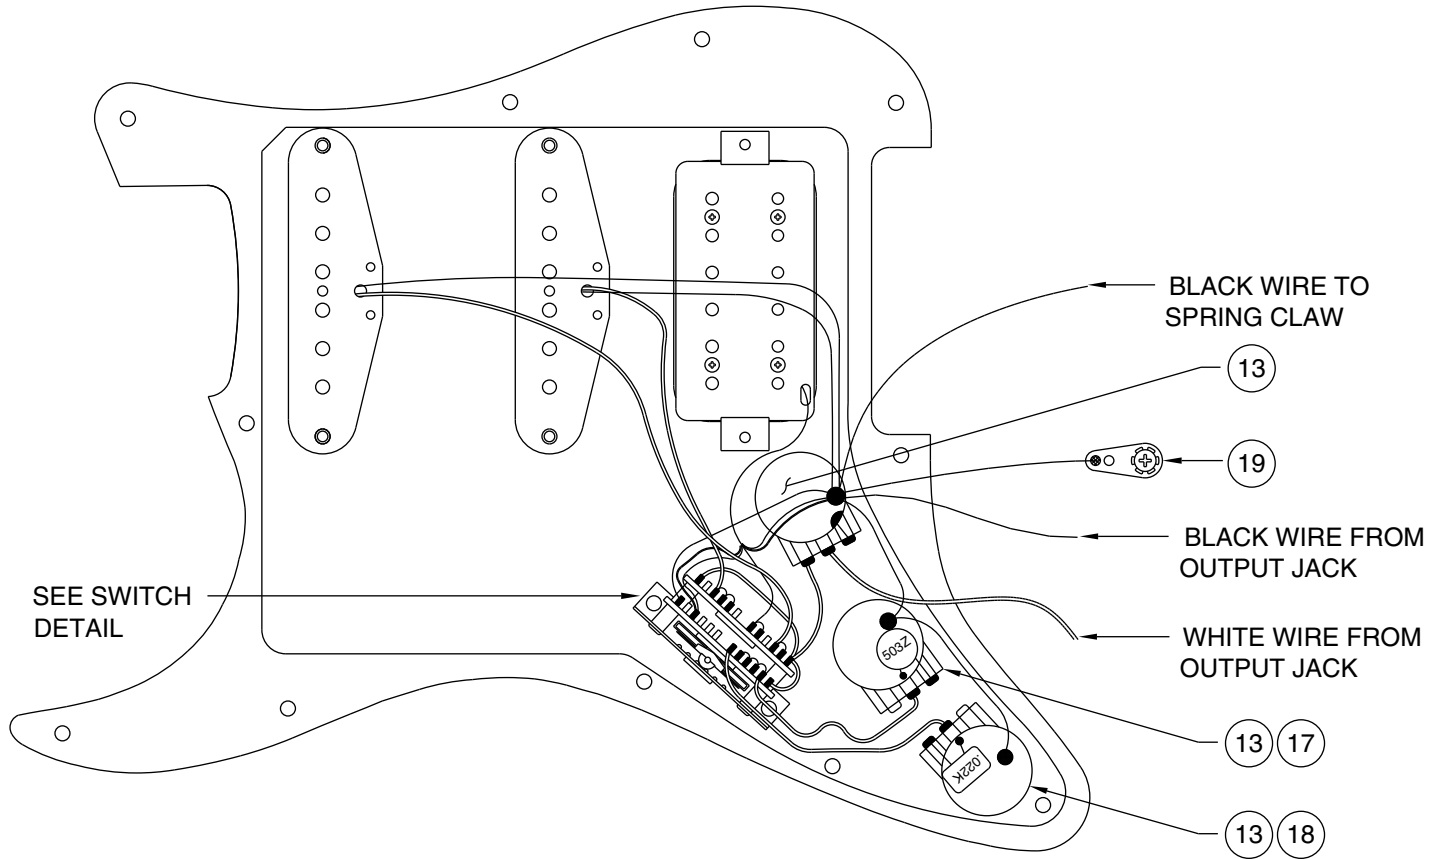

LONE STAR STRATOCASTER 0107900/7902

PICKGUARD ASSEMBLY

SWITCH WIRING
N.T.S.

BRIDGE ASSEMBLY