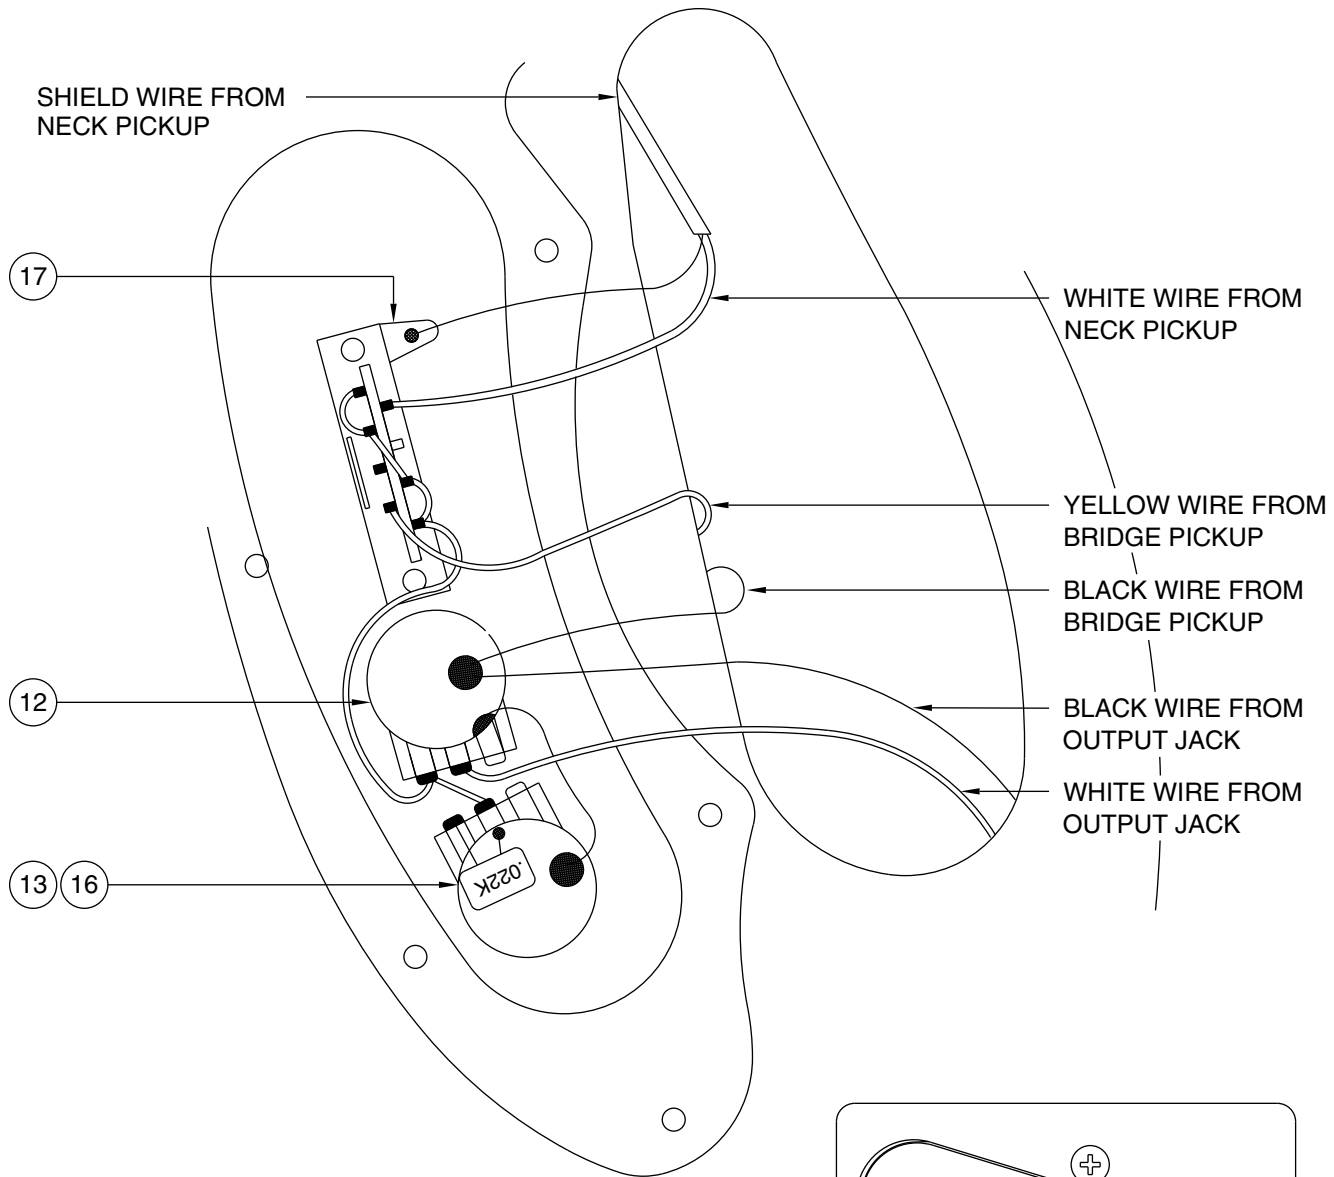

# '90s TELECASTER THINLINE 0108200/8202 PICKGUARD ASSEMBLY

## BRIDGE ASSEMBLY