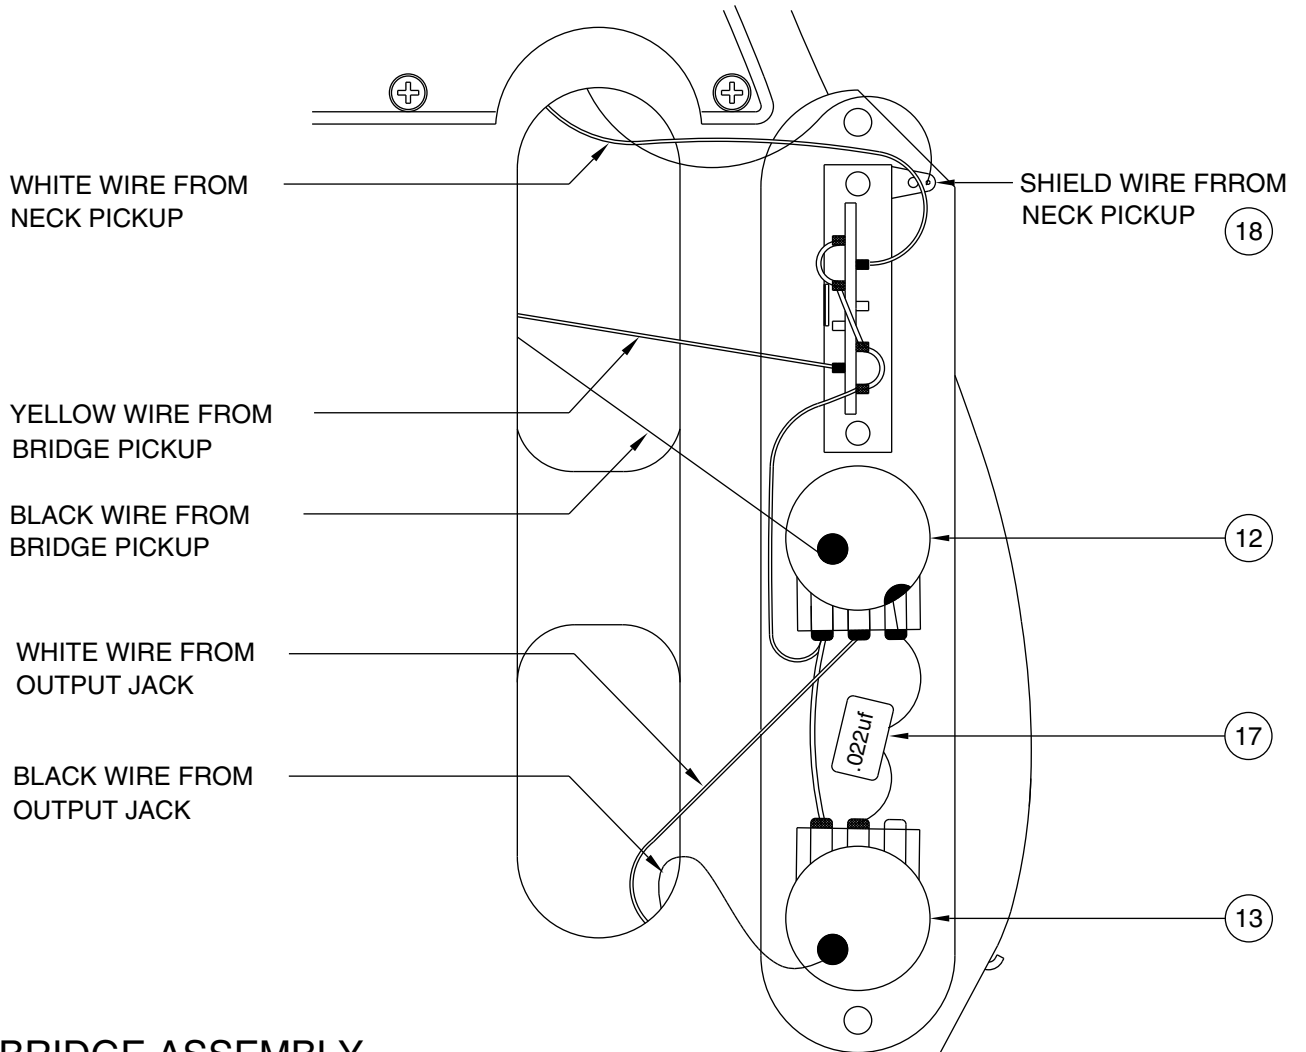

AMERICAN STANDARD TELECASTER 0108400/8402

CONTROL ASSEMBLY

BRIDGE ASSEMBLY