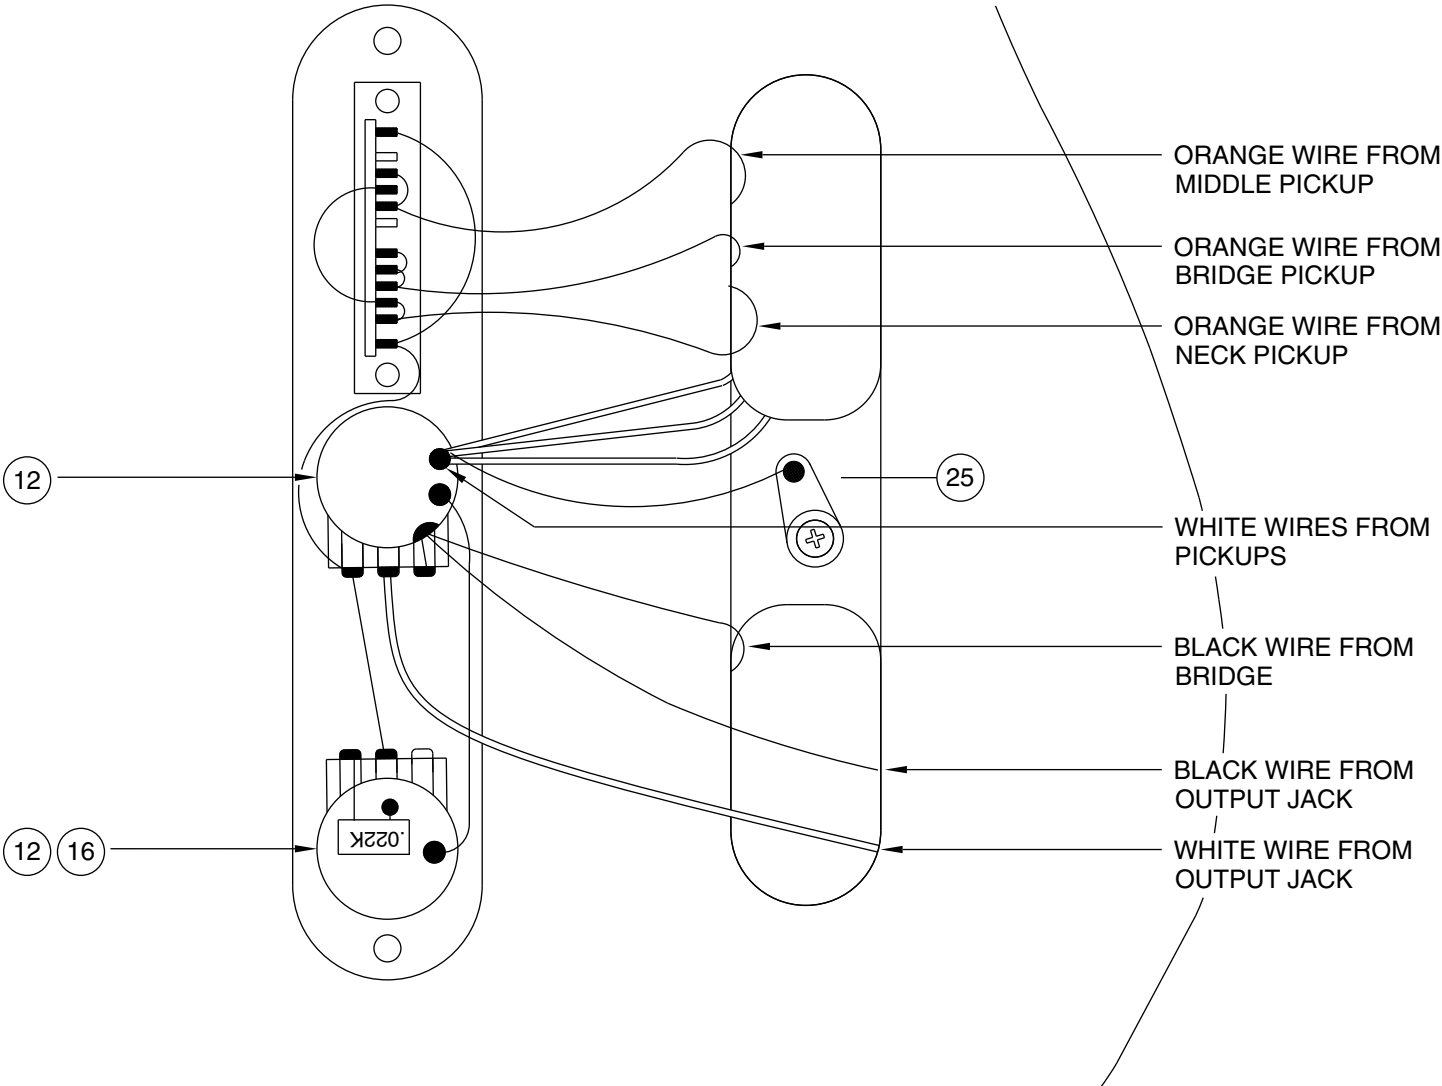

JAMES BURTON TELECASTER 0108602

CONTROL ASSEMBLY

BRIDGE ASSEMBLY