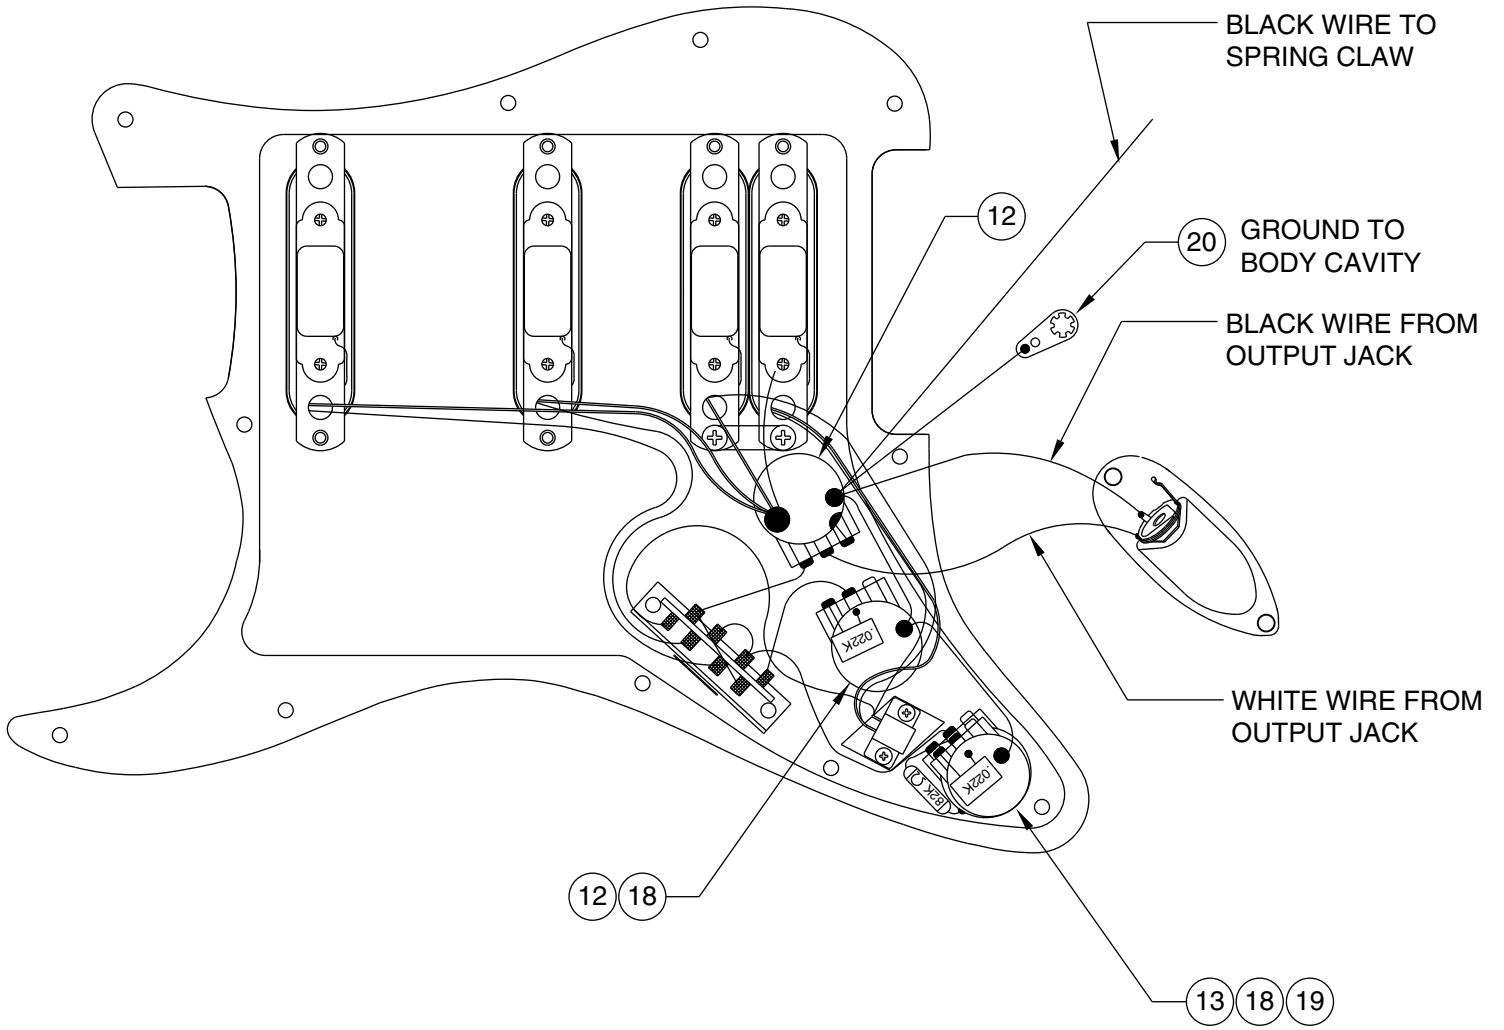

JEFF BECK STRATOCASTER 0109600

PICKGUARD ASSEMBLY

BRIDGE ASSEMBLY