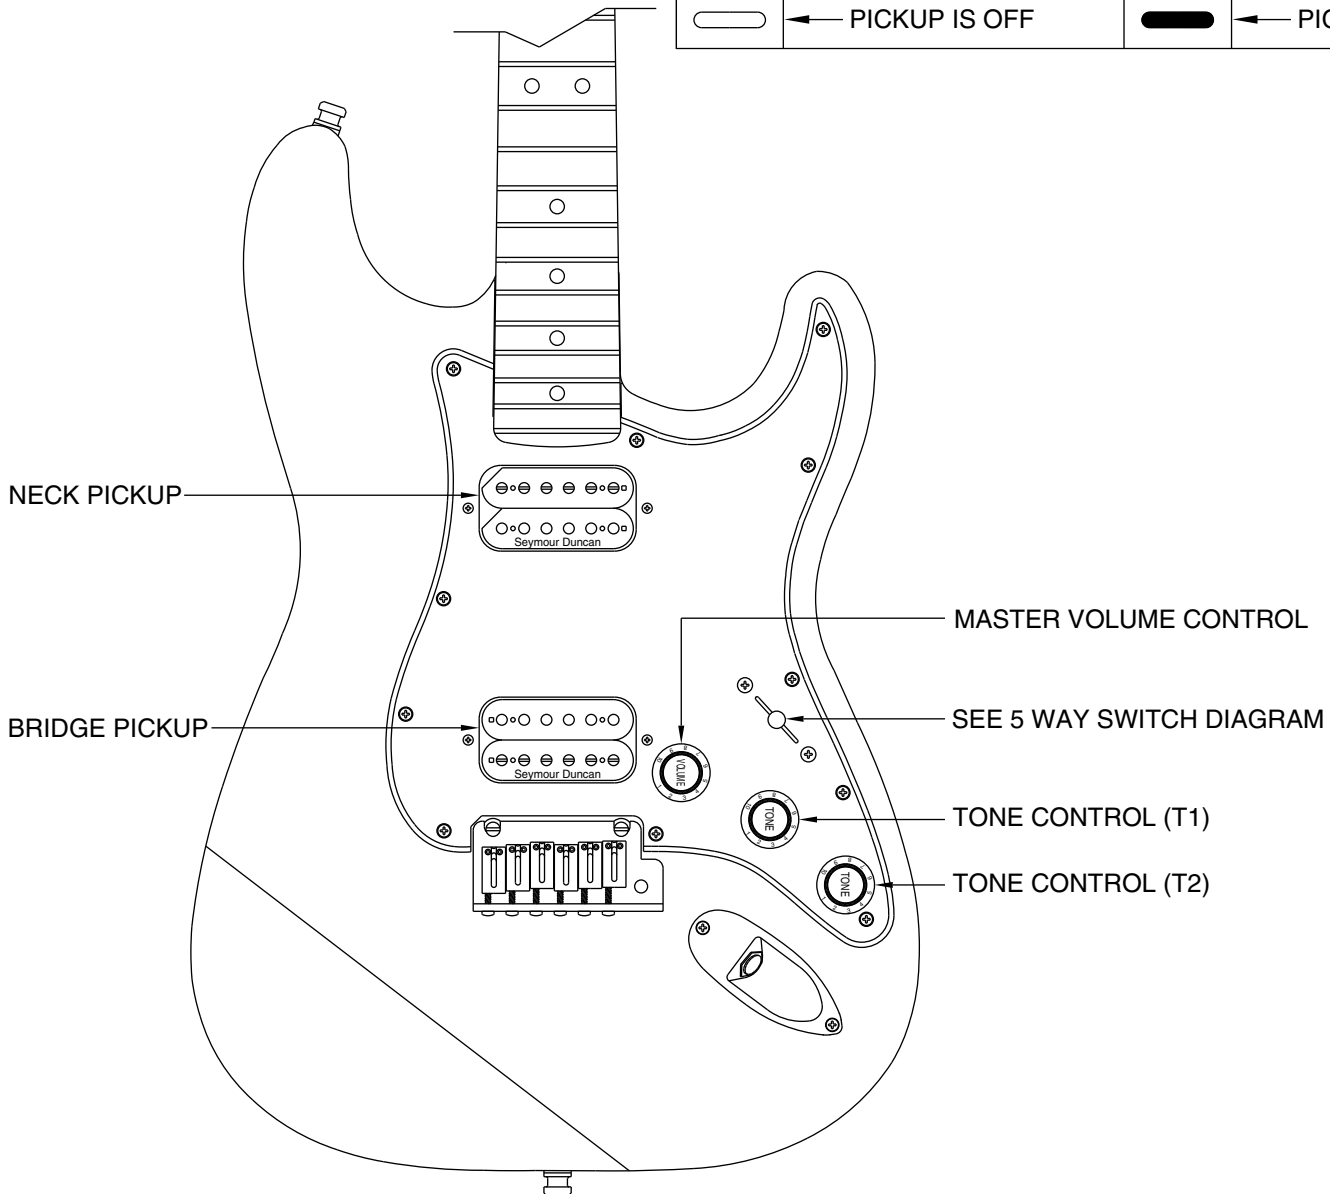

# AMERICAN DOUBLE FAT STRATOCASTER 0117200

## SWITCH & CONTROL FUNCTION

5 WAY SWITCH POSITION					
					← 5 WAY SWITCH POSITION
T1	T1	T1&T2	T1&T2	T2	← TONE CONTROL
					← NECK PICKUP
					← BRIDGE PICKUP
	← PICKUP IS OFF				← PICKUP IS ON

○ 5  
○ 4  
○ 3  
○ 2  
○ 1