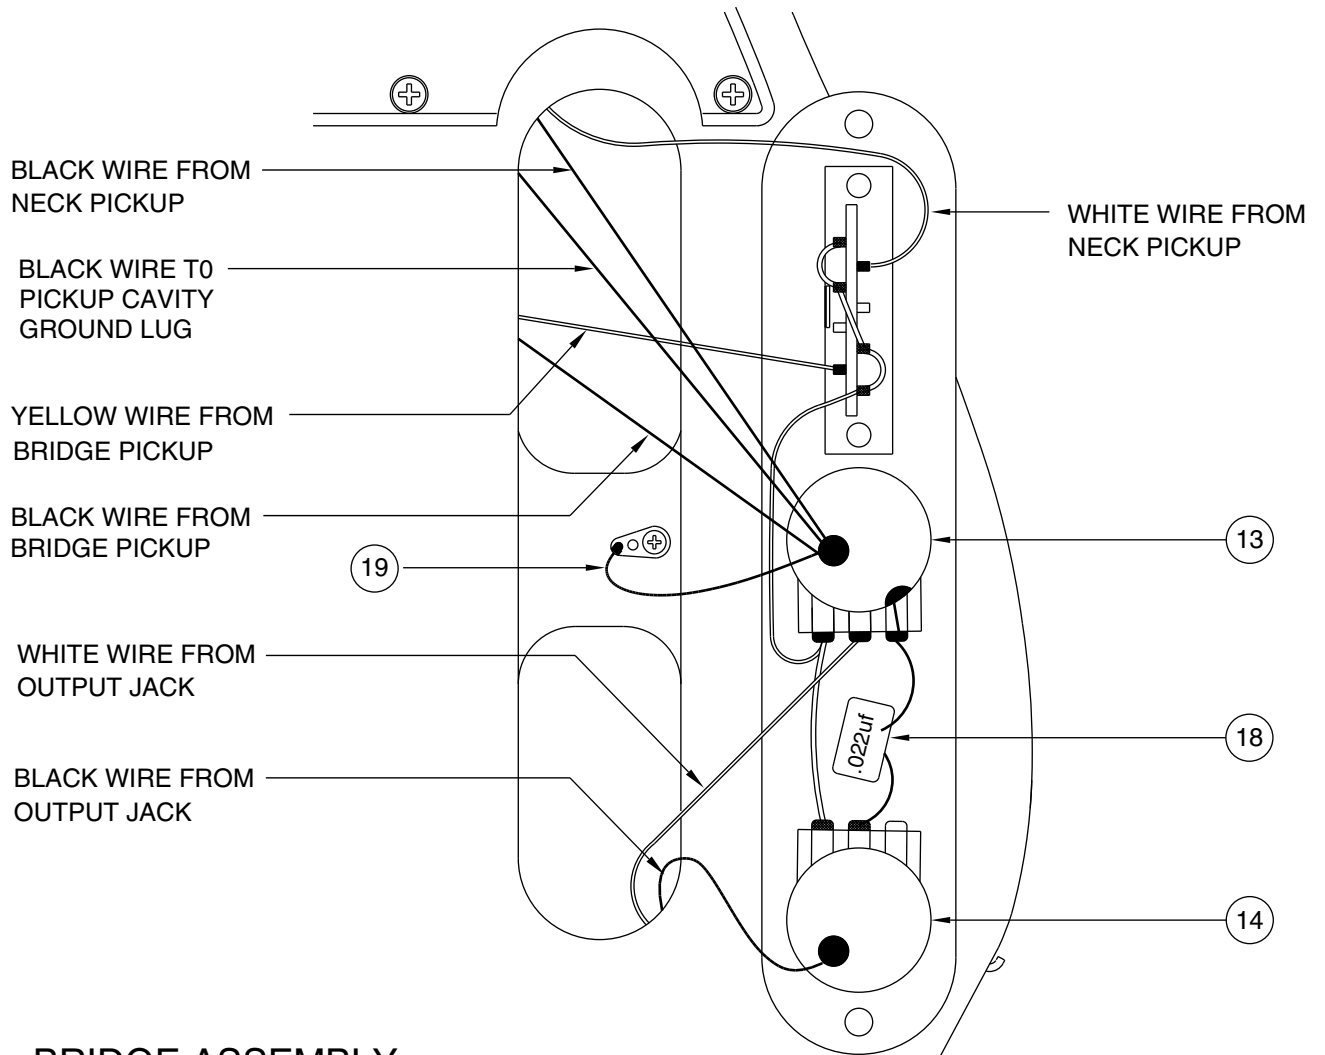

AMERICAN TELECASTER 0118400/8402

CONTROL ASSEMBLY

BRIDGE ASSEMBLY