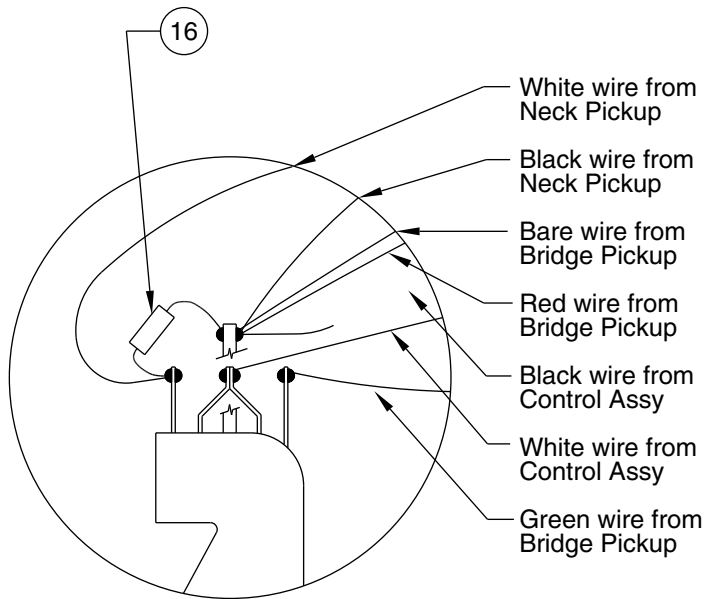

CYCLONE 0130500 PICKGUARD & CONTROL ASSEMBLY

BRIDGE ASSEMBLY

SEE DETAIL - A
N.T.S.