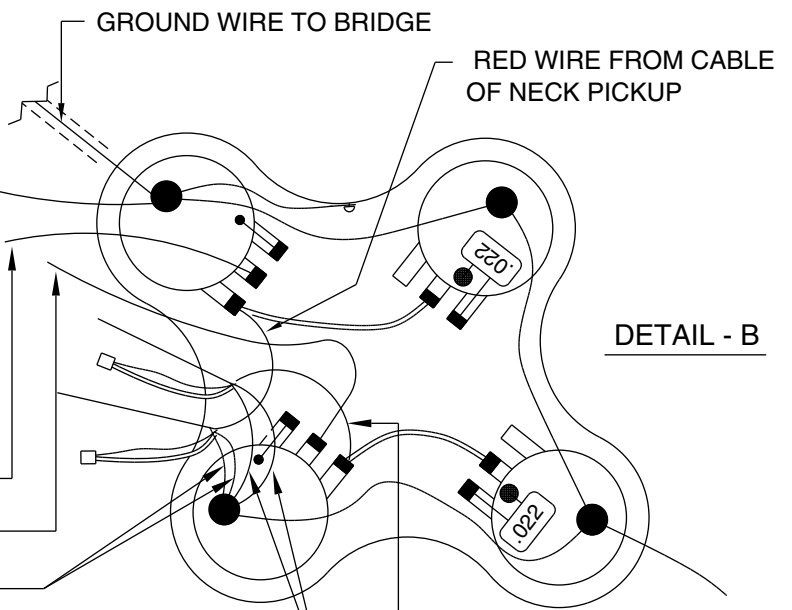

TORONADO 0130700 PICKGUARD ASSEMBLY

BRIDGE ASSEMBLY

WHITE WIRE FROM SWITCH TO OUTPUT JACK

- BLACK WIRE FROM SWITCH
- YELLOW WIRE FROM SWITCH
- BLUE WIRE FROM SWITCH
- GREEN & BARE WIRE FROM CABLE OF NECK PICKUP
- RED & BARE WIRE FROM CABLE OF BRIDGE PICKUP
- GREEN WIRE FROM CABLE OF BRIDGE PICKUP