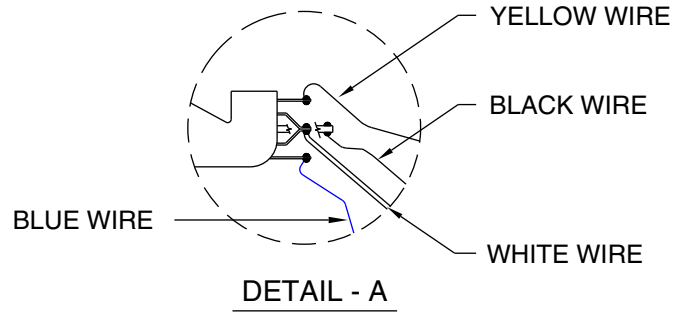

TORONADO 0130700 PICKGUARD ASSEMBLY

BRIDGE ASSEMBLY

WHITE WIRE FROM SWITCH TO OUTPUT JACK

- BLACK WIRE FROM SWITCH
- YELLOW WIRE FROM SWITCH
- BLUE WIRE FROM SWITCH
- GREEN & BARE WIRE FROM CABLE OF NECK PICKUP
- RED & BARE WIRE FROM CABLE OF BRIDGE PICKUP
- GREEN WIRE FROM CABLE OF BRIDGE PICKUP