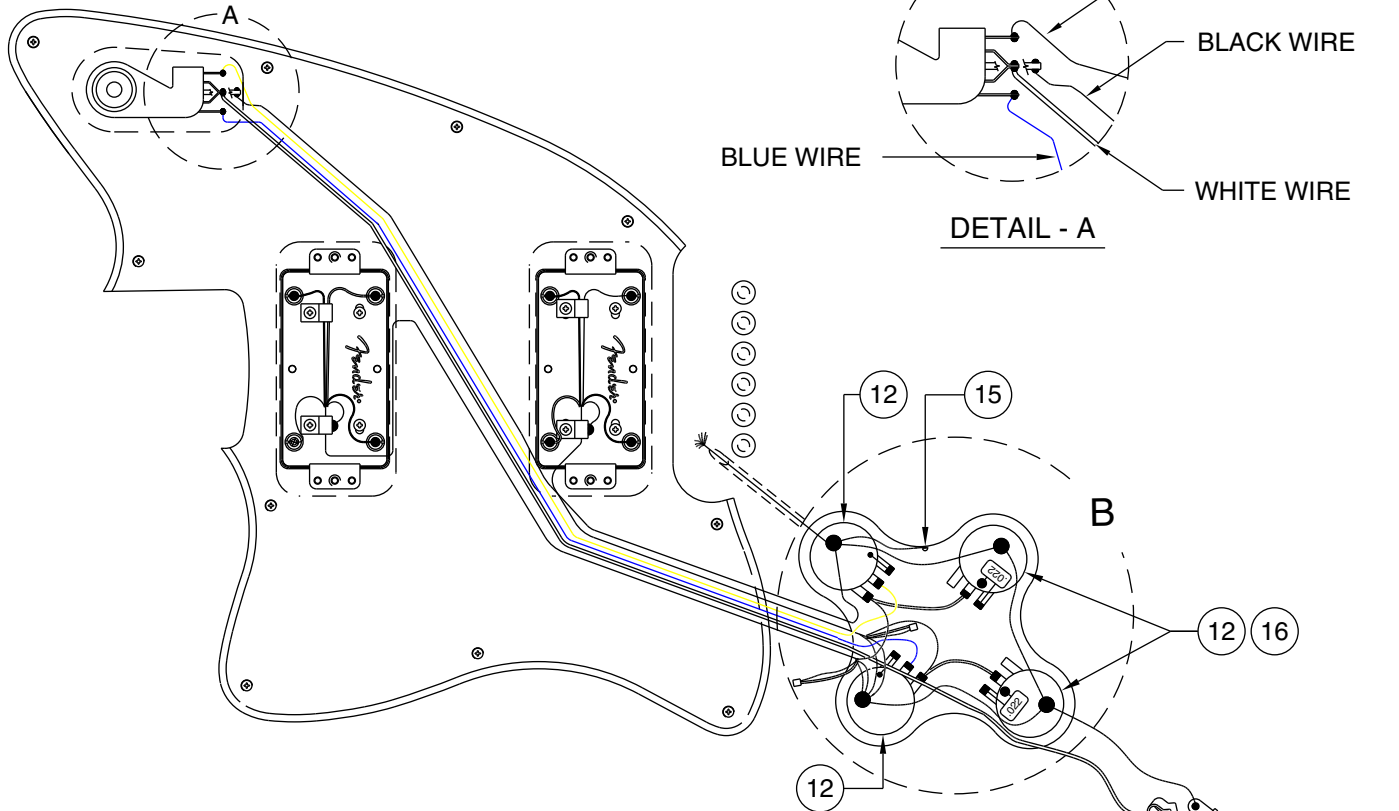

TORONADO 0130700 PICKGUARD ASSEMBLY

BRIDGE ASSEMBLY

WHITE WIRE FROM SWITCH TO OUTPUT JACK

- BLACK WIRE FROM SWITCH
- YELLOW WIRE FROM SWITCH
- BLUE WIRE FROM SWITCH
- GREEN & BARE WIRE FROM CABLE OF NECK PICKUP
- RED & BARE WIRE FROM CABLE OF BRIDGE PICKUP
- GREEN WIRE FROM CABLE OF BRIDGE PICKUP