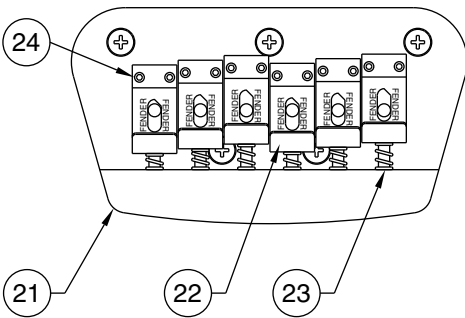

TORONADO 0130700 PICKGUARD ASSEMBLY

BRIDGE ASSEMBLY

WHITE WIRE FROM SWITCH TO OUTPUT JACK

- BLACK WIRE FROM SWITCH
- YELLOW WIRE FROM SWITCH
- BLUE WIRE FROM SWITCH
- GREEN & BARE WIRE FROM CABLE OF NECK PICKUP
- RED & BARE WIRE FROM CABLE OF BRIDGE PICKUP
- GREEN WIRE FROM CABLE OF BRIDGE PICKUP