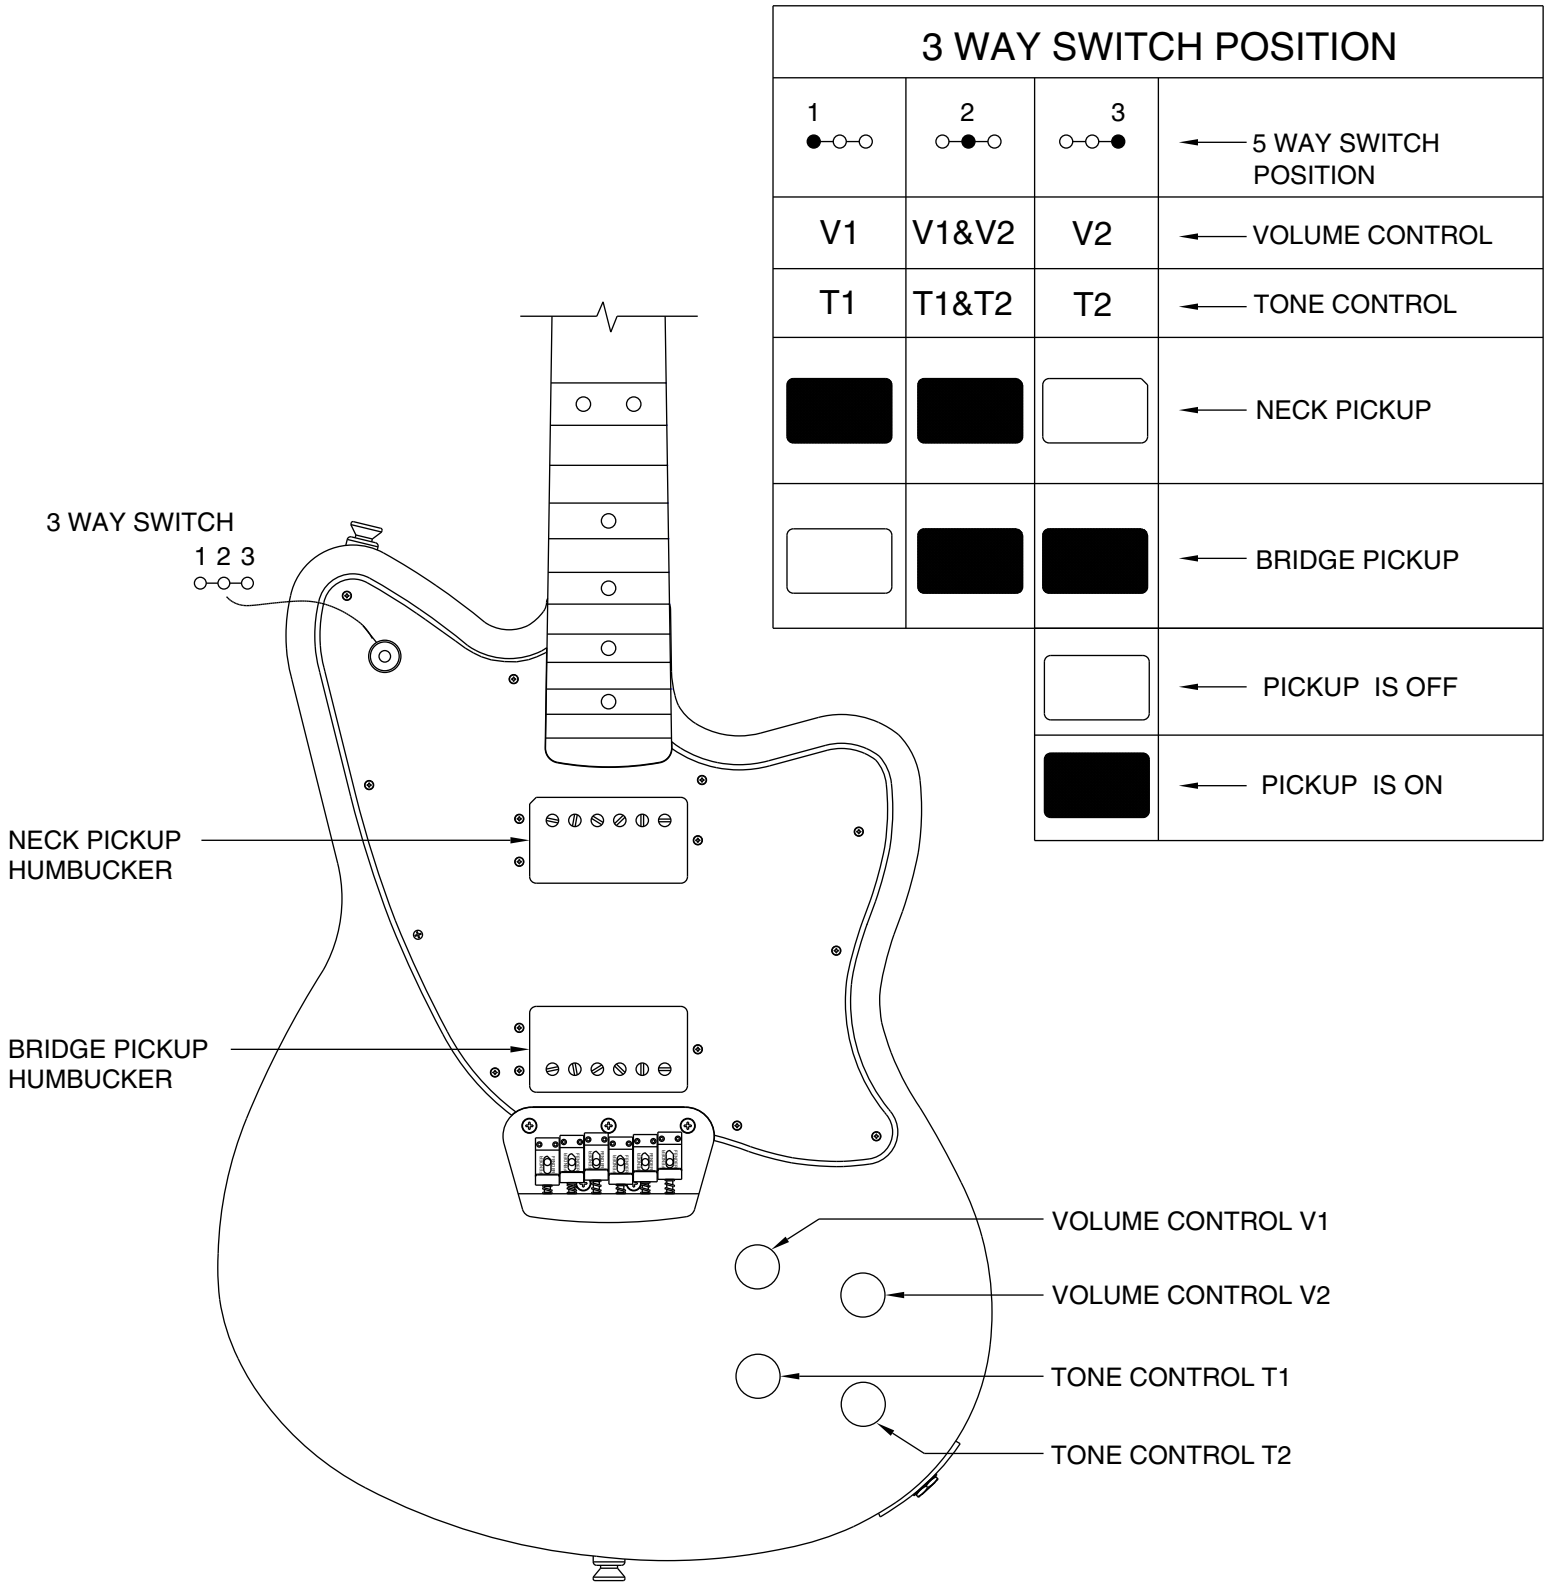

TORONADO 0130700

SWITCH & CONTROL FUNCTION

3 WAY SWITCH POSITION			
1	2	3	
●—○—○	○—●—○	○—○—●	← 5 WAY SWITCH POSITION
V1	V1&V2	V2	← VOLUME CONTROL
T1	T1&T2	T2	← TONE CONTROL
■	■	□	← NECK PICKUP
□	■	■	← BRIDGE PICKUP
		□	← PICKUP IS OFF
		■	← PICKUP IS ON