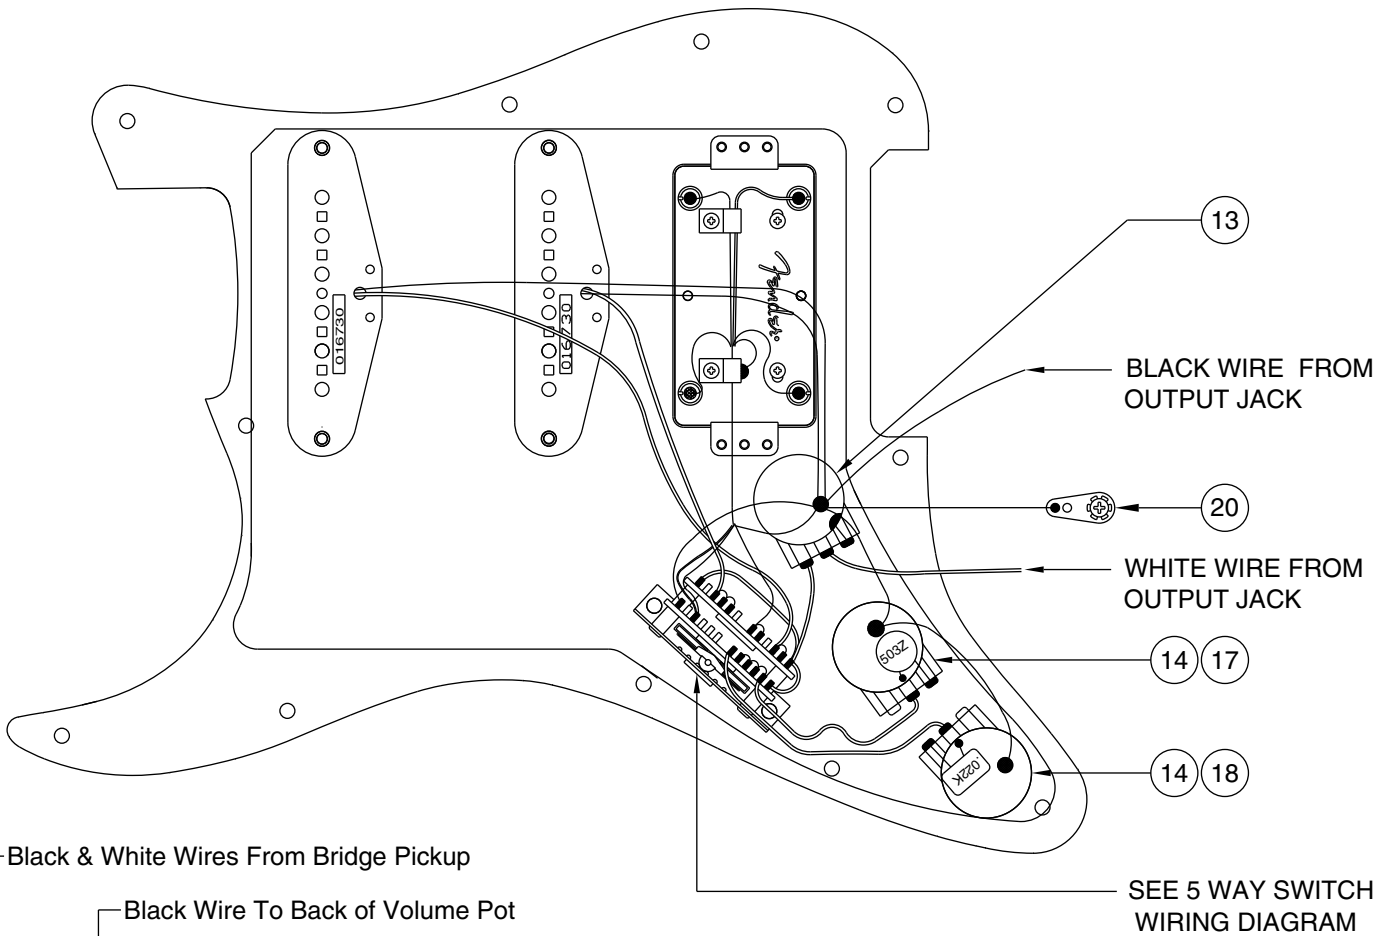

# DELUXE FAT STRATOCASTER 0133100

## PICKGUARD ASSEMBLY

5 WAY SWITCH WIRING DIAGRAM

## BRIDGE ASSEMBLY