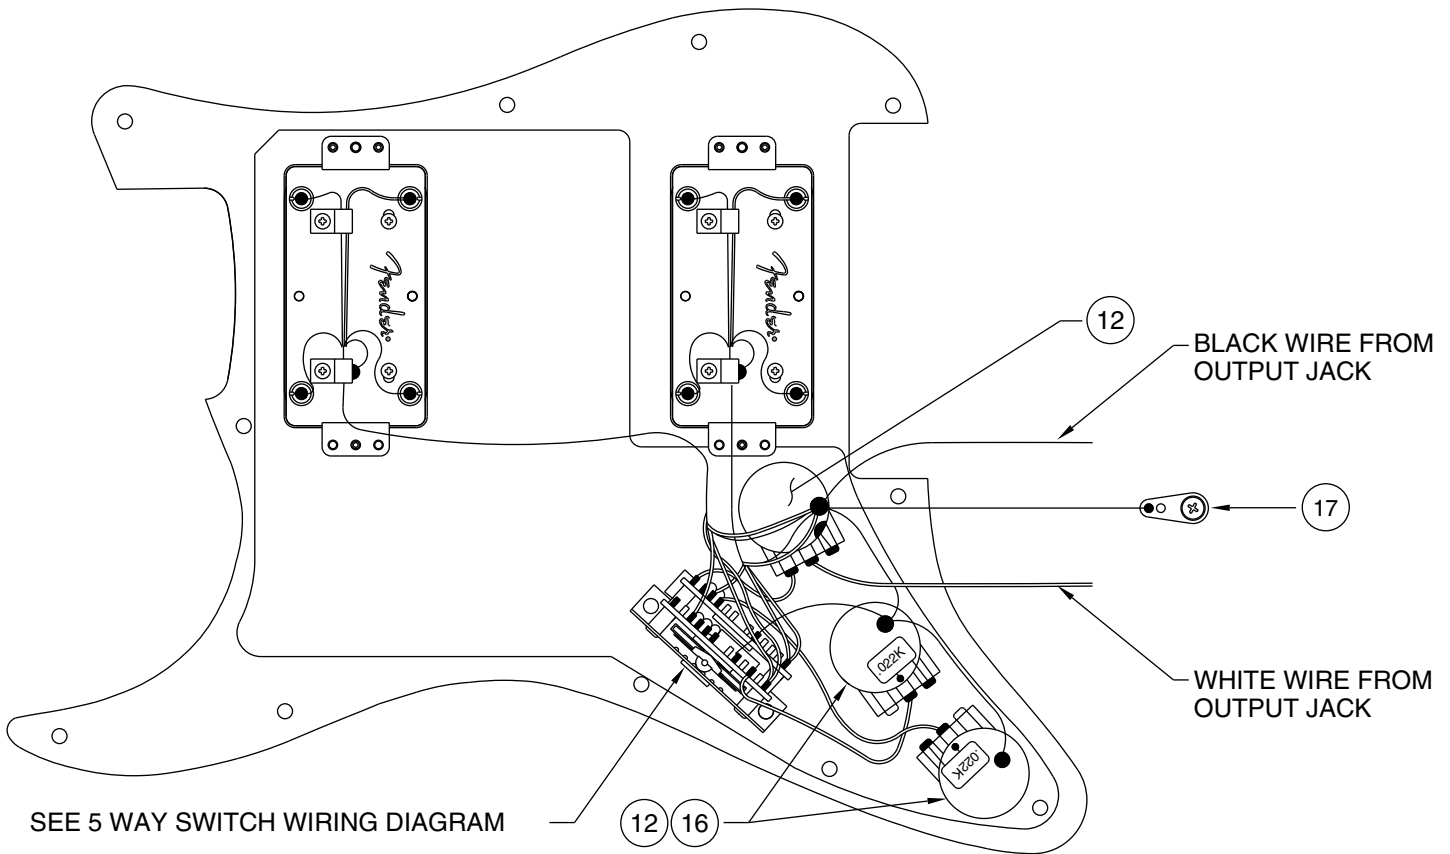

DELUXE DOUBLE FAT STRATOCASTER 0133300

PICKGUARD ASSEMBLY

BRIDGE ASSEMBLY

5 WAY SWITCH WIRING DIAGRAM