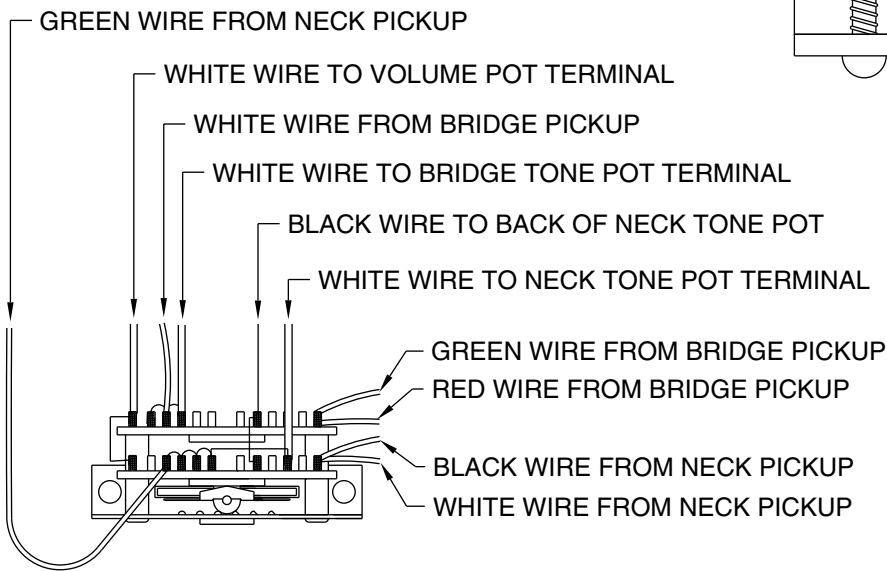

DELUXE DOUBLE FAT STRATOCASTER 0133300

PICKGUARD ASSEMBLY

BRIDGE ASSEMBLY

5 WAY SWITCH WIRING DIAGRAM