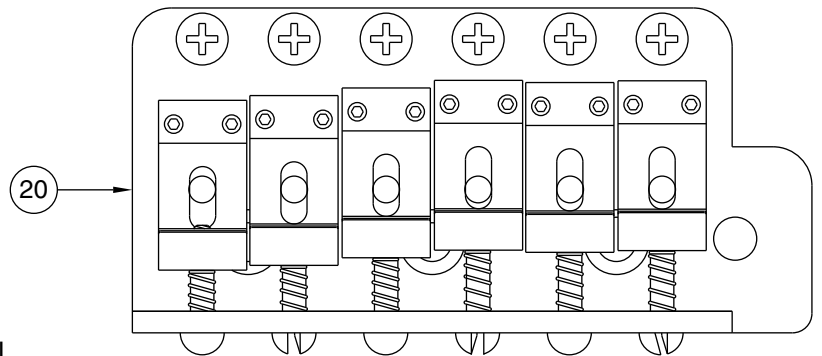

DELUXE DOUBLE FAT STRATOCASTER 0133300

PICKGUARD ASSEMBLY

BRIDGE ASSEMBLY

5 WAY SWITCH WIRING DIAGRAM