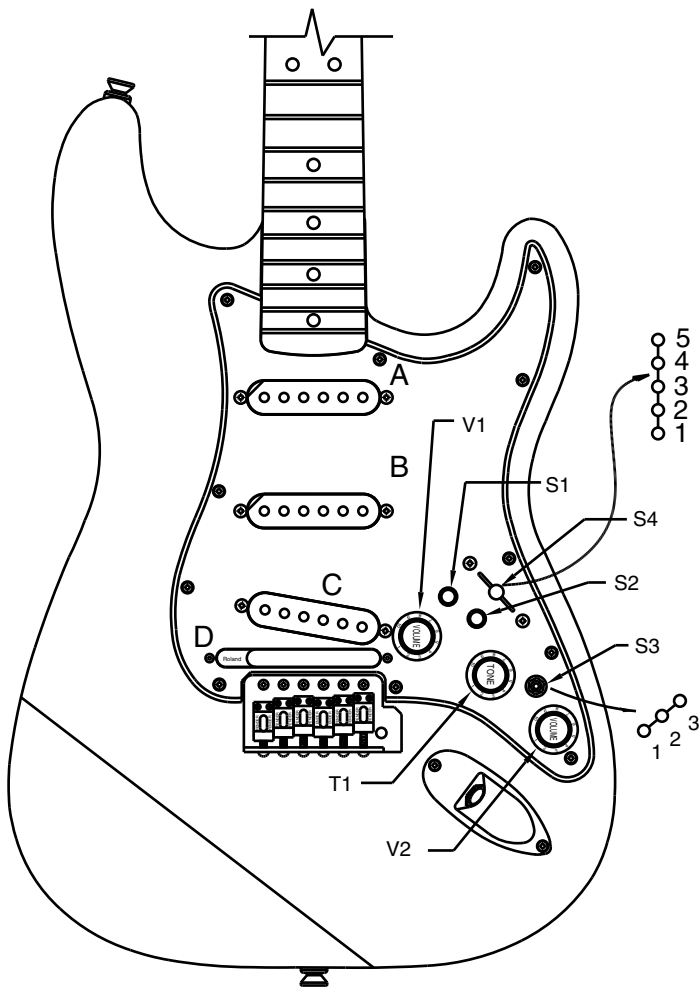

## SWITCH & CONTROL FUNCTION

TOGGLE SWITCH FUNCTION (S3)		
 3 - GUITAR SOUND	 2 - GUITAR & SYNTHESIZER SOUND	 1 - SYNTHESIZER SOUND

5 WAY SWITCH POSITION (S4)					
					← 5 WAY SWITCH POSITION
V1	V1	V1	V1	V1	← VOLUME CONTROL
T1	T1	T1	T1	T1	← TONE CONTROL
					← NECK PICKUP (A)
					← MIDDLE PICKUP (B)
					← BRIDGE PICKUP (C)
	PICKUP IS ON				PICKUP IS OFF

A	PICKUP (NECK)	T1	TONE 1
B	PICKUP (MIDDLE)	V1	VOLUME 1 GUITAR VOLUME
C	PICKUP (BRIDGE)	V2	VOLUME 2 SYTN VOLUME
D	ROLAND HEXAPHONE PICKUP	S1	SYNTHESIZER FUNCTION SWITCH
S3	TOGGLE SWITCH	S2	SYNTHESIZER FUNCTION SWITCH
S4	5 WAY SWITCH		