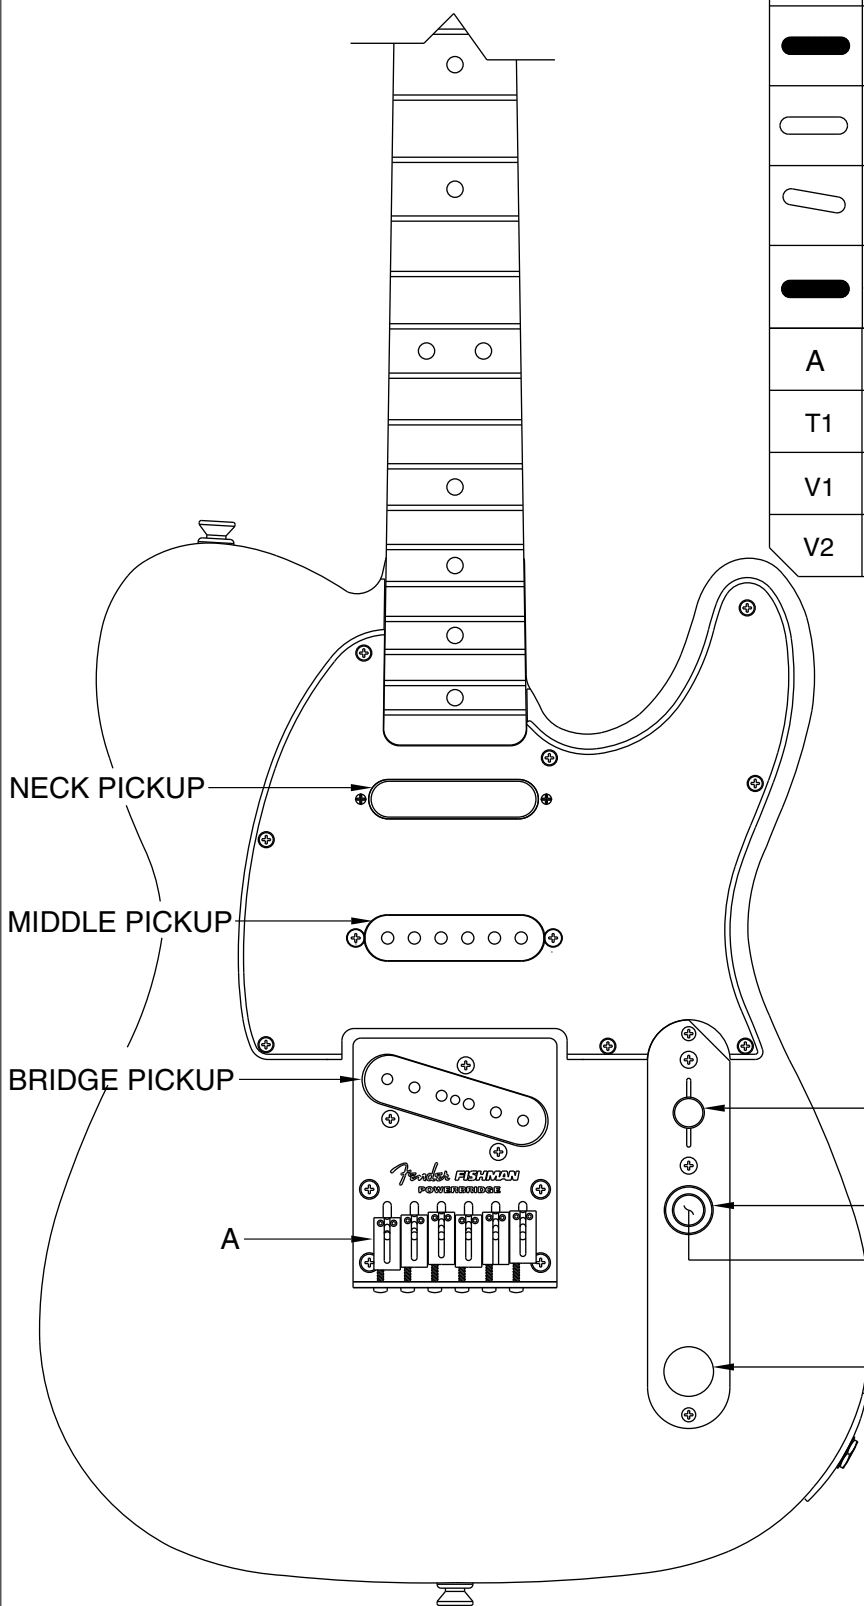

SWITCH & CONTROL FUNCTION

5 WAY SWITCH POSITION					
● 5 ○ ○ ○ ○	○ ● 4 ○ ○ ○	○ ○ ● 3 ○ ○	○ ○ ○ ● 2 ○	○ ○ ○ ○ ● 1	← 5 WAY SWITCH POSITION
■	■	○	○	○	← NECK PICKUP
○	■	■	■	○	← MIDDLE PICKUP
○	○	○	■	■	← BRIDGE PICKUP
■	← PICKUP IS ON			○	← PICKUP IS OFF
A	PIEZO PICKUP IN BRIDGE-SECTIONS				
T1	TONE CONTROL ONLY AFFECTS MAG. PICKUPS				
V1	VOL. CONTROL ONLY AFFECTS MAG. PICKUPS				
V2	VOL. CONTROL ONLY AFFECTS PIEZO PICKUP				