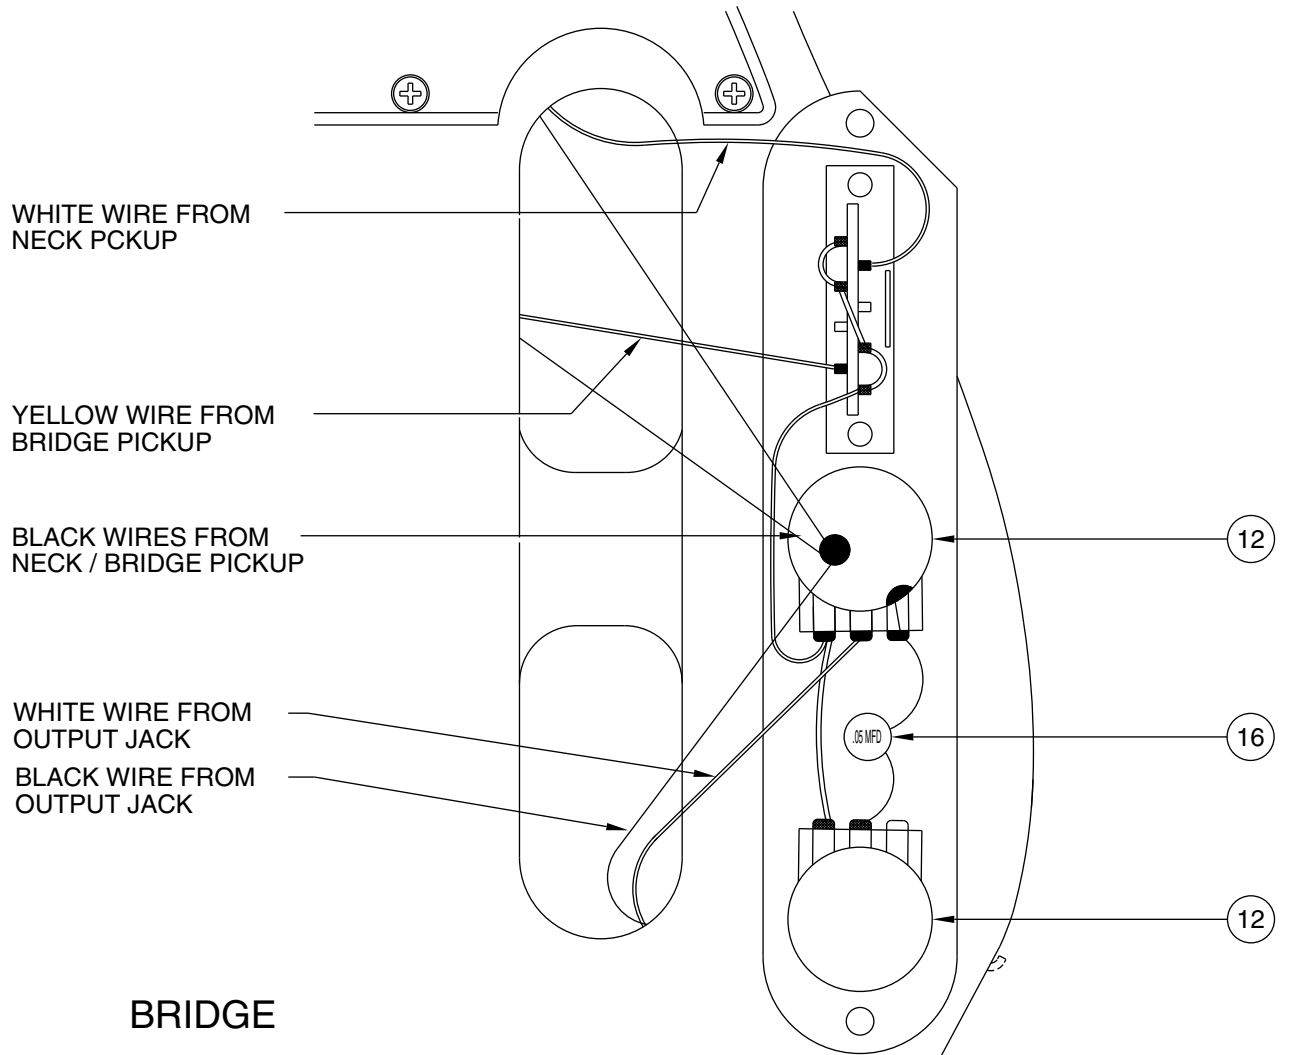

STANDARD TELECASTER 0135102

CONTROL ASSEMBLY

BRIDGE