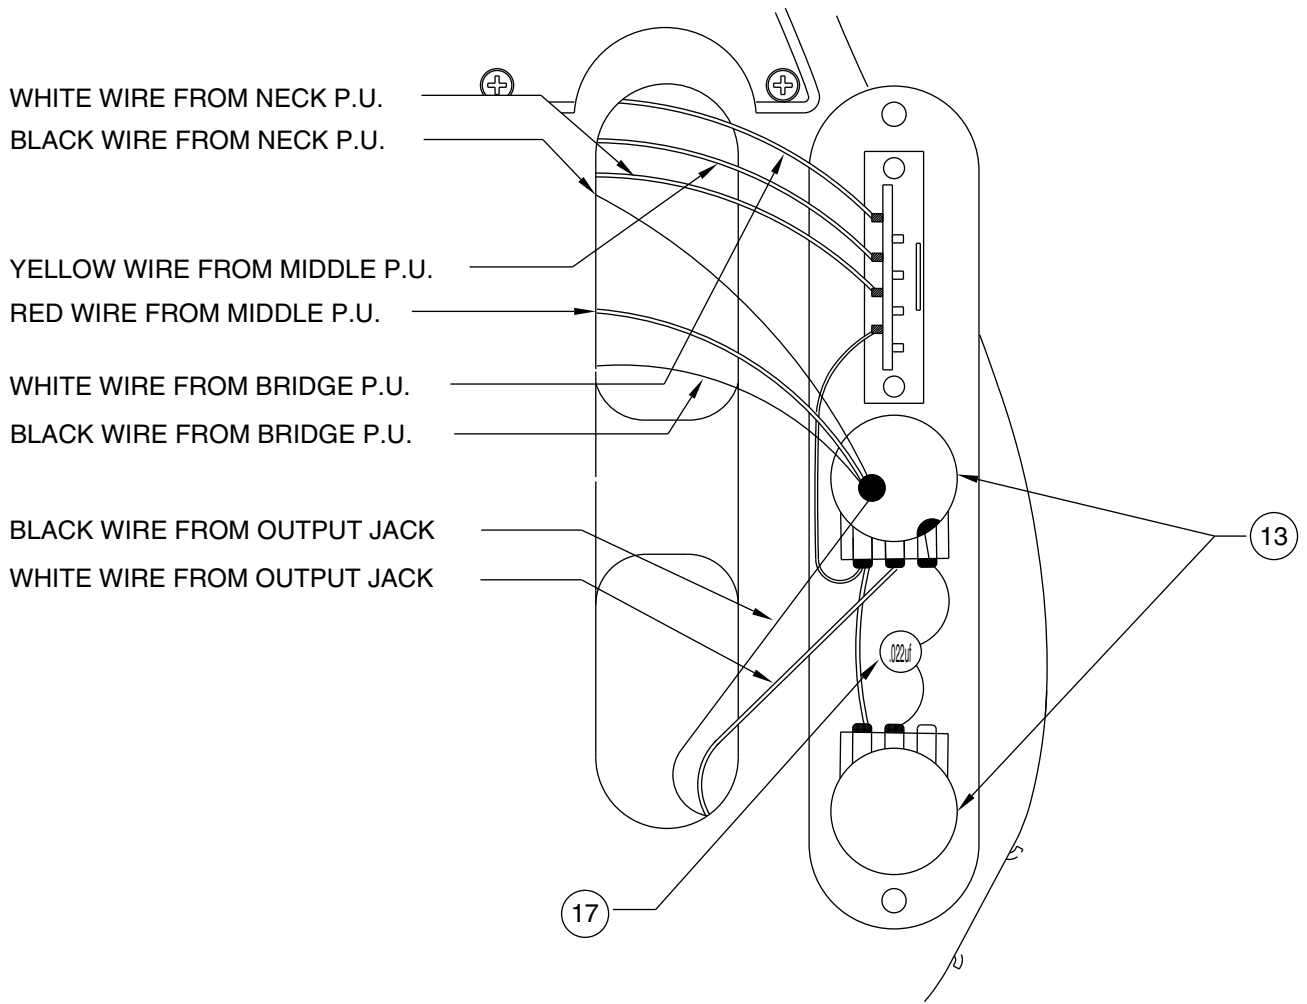

DELUXE NASHVILLE TELE 0135300/5302

CONTROL ASSEMBLY

BRIDGE ASSEMBLY