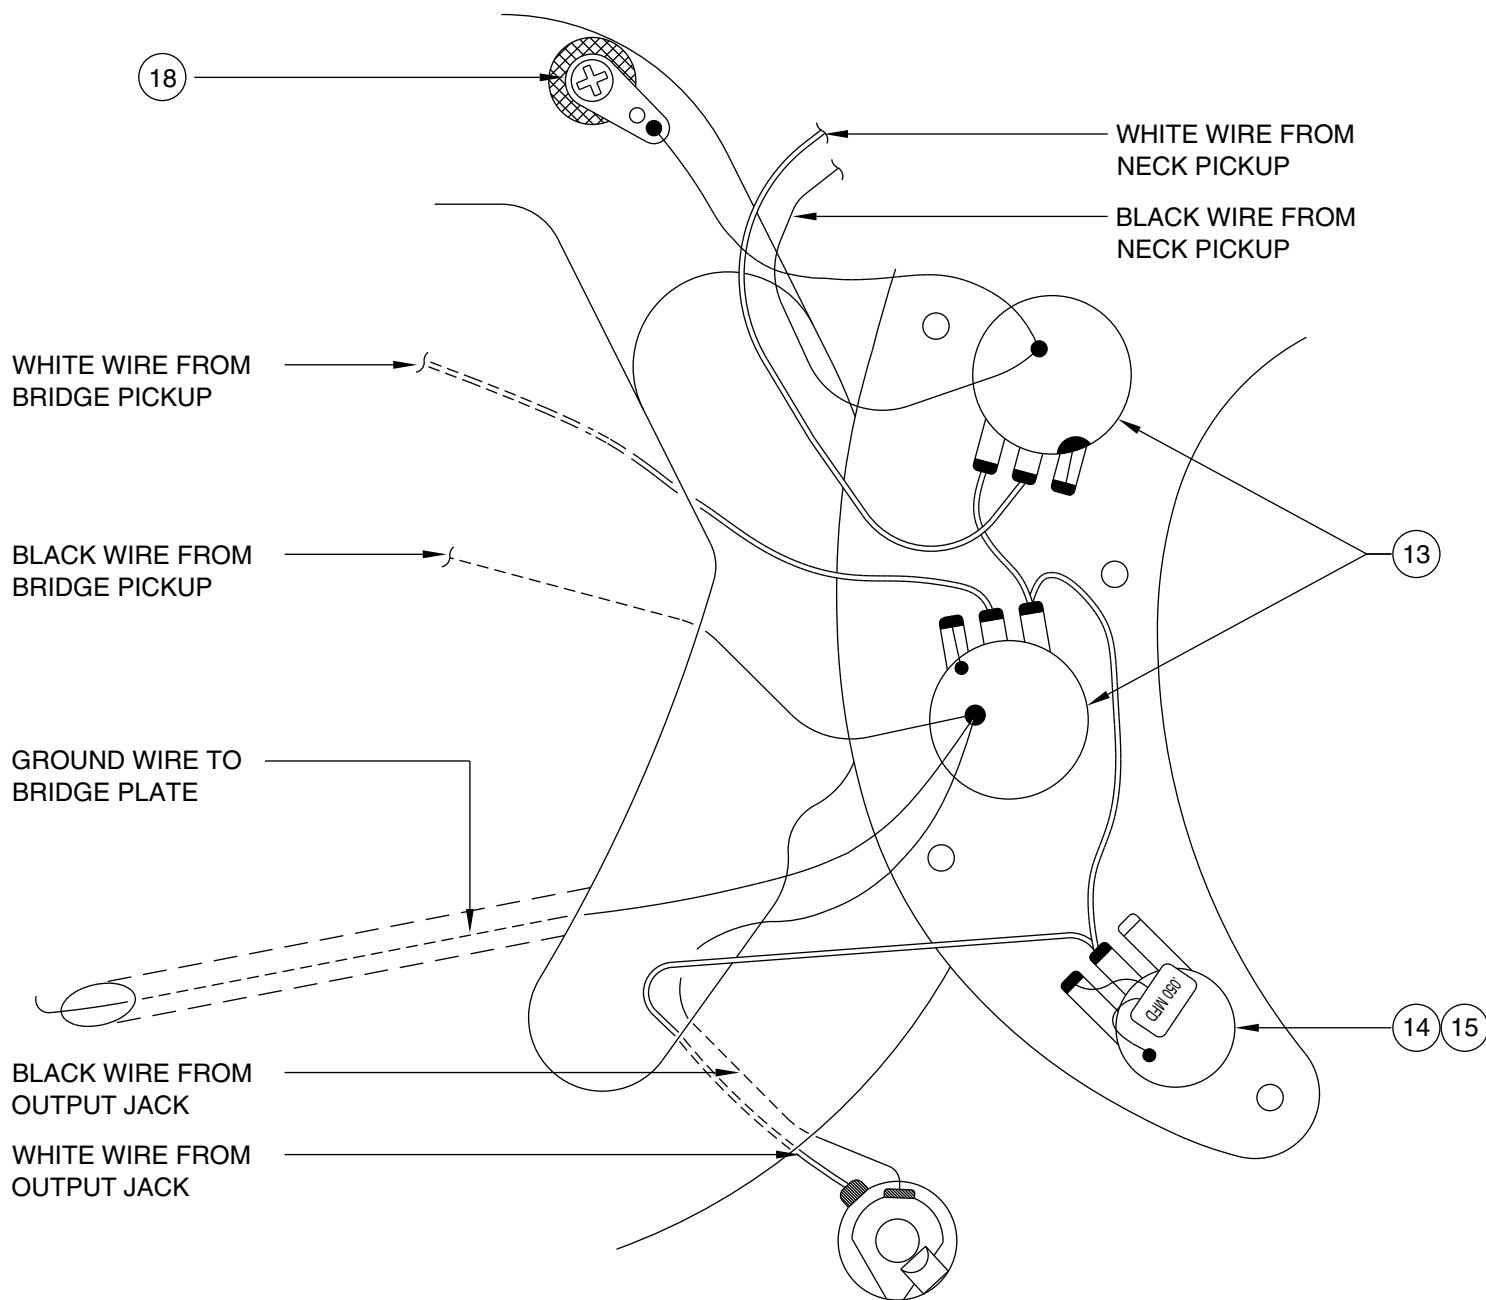

DELUXE PRECISION BASS SPECIAL 0135700/5702

PICKGUARD ASSEMBLY

BRIDGE ASSEMBLY