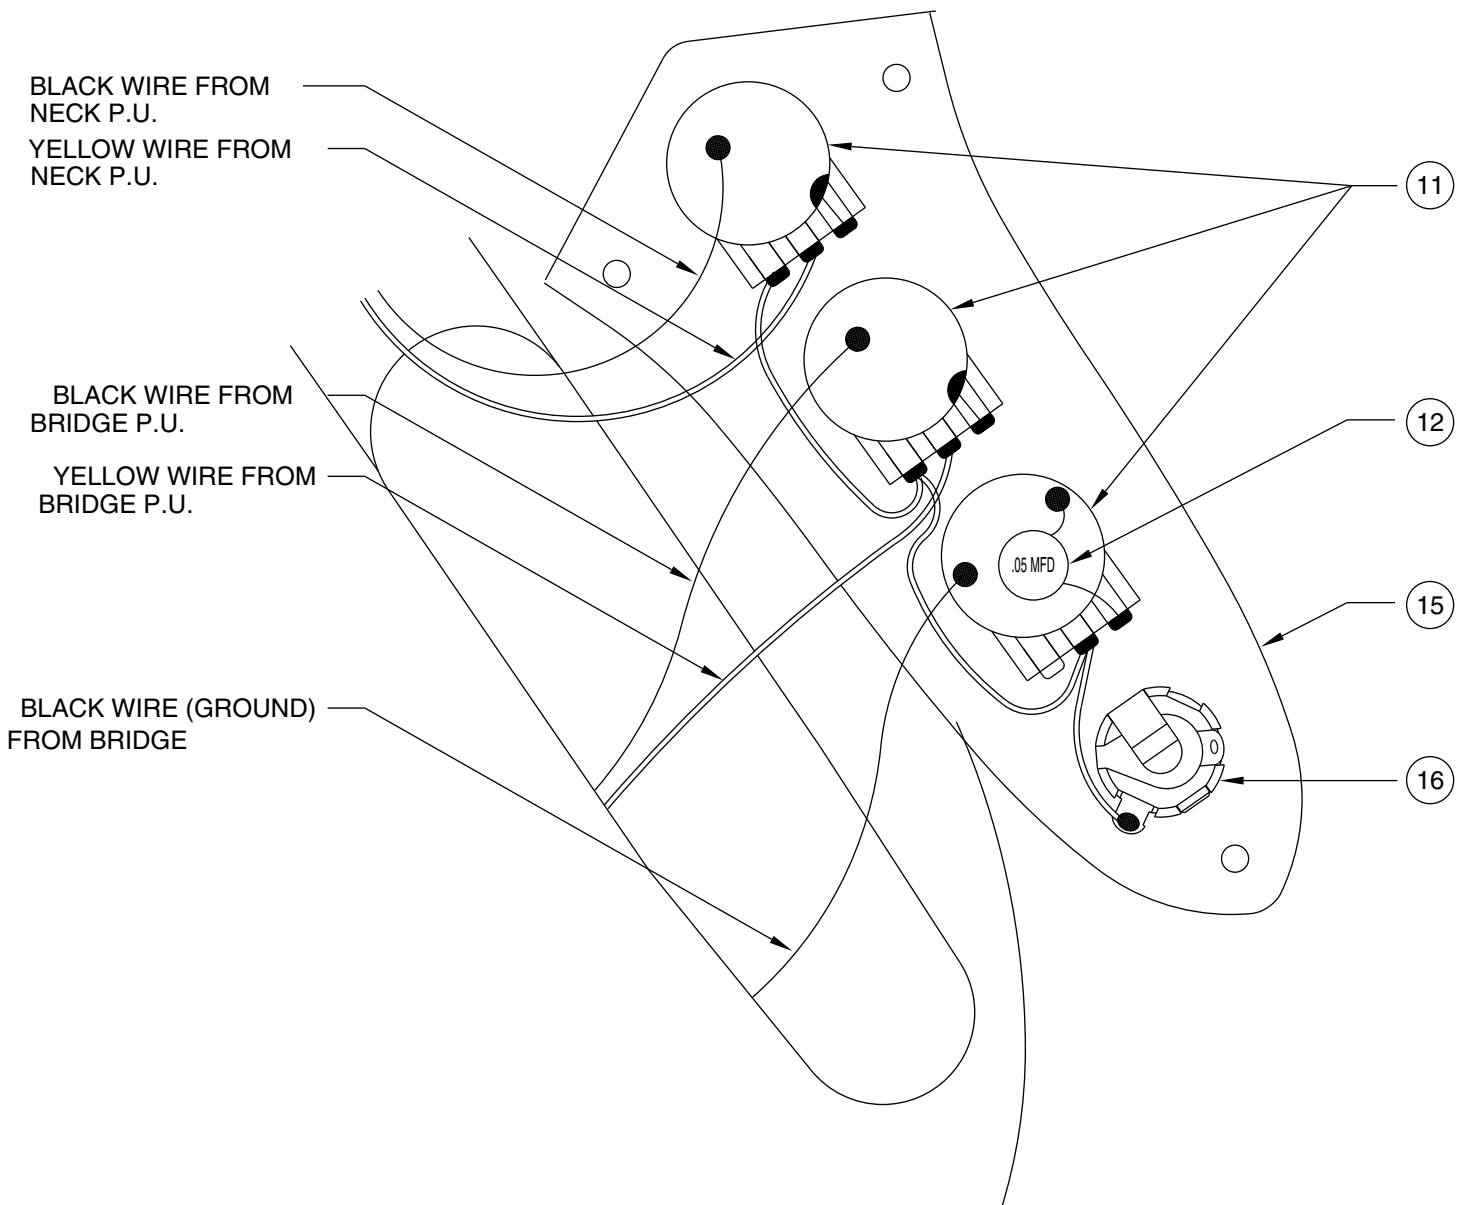

STANDARD JAZZ BASS FRETLESS 0136508

CONTROL ASSEMBLY

BRIDGE ASSEMBLY