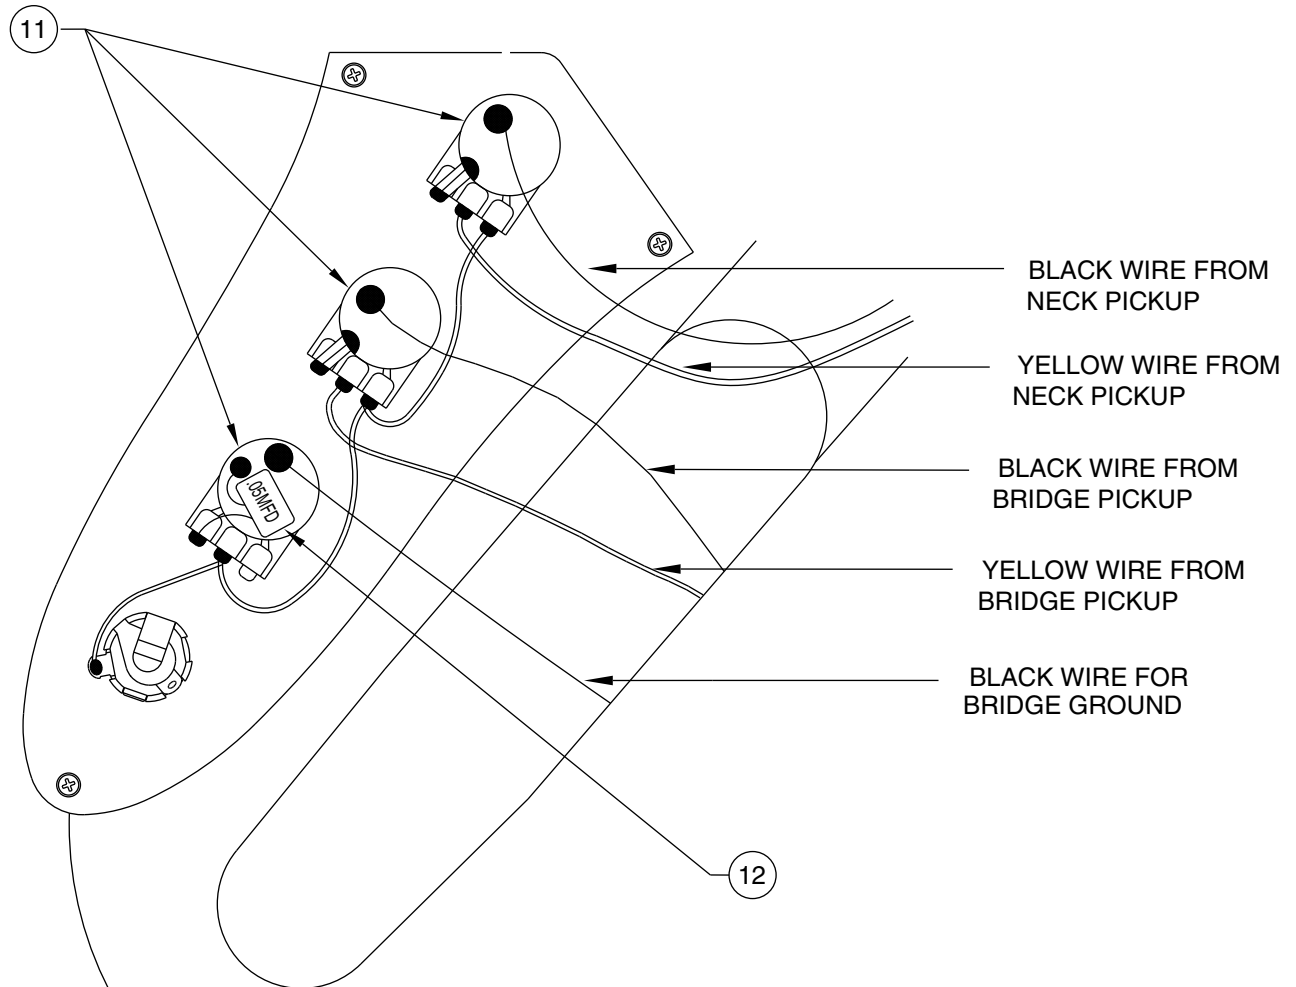

STANDARD JAZZ BASS LH / 0136520

CONTROL ASSEMBLY

BRIDGE ASSEMBLY