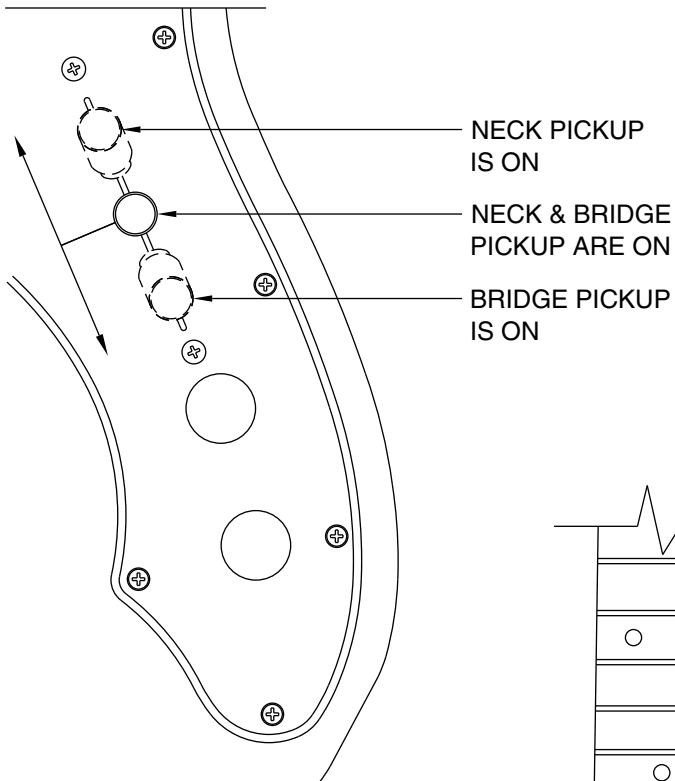

# '69 TELECASTER THINLINE 0136902

## SWITCH & CONTROL FUNCTION

3 WAY SWITCH POSITION			
			← 3 WAY SWITCH POSITION
			← NECK PICKUP
			← BRIDGE PICKUP
			← PICKUP IS ON
			← PICKUP IS OFF

DETAIL 3 WAY SWITCH