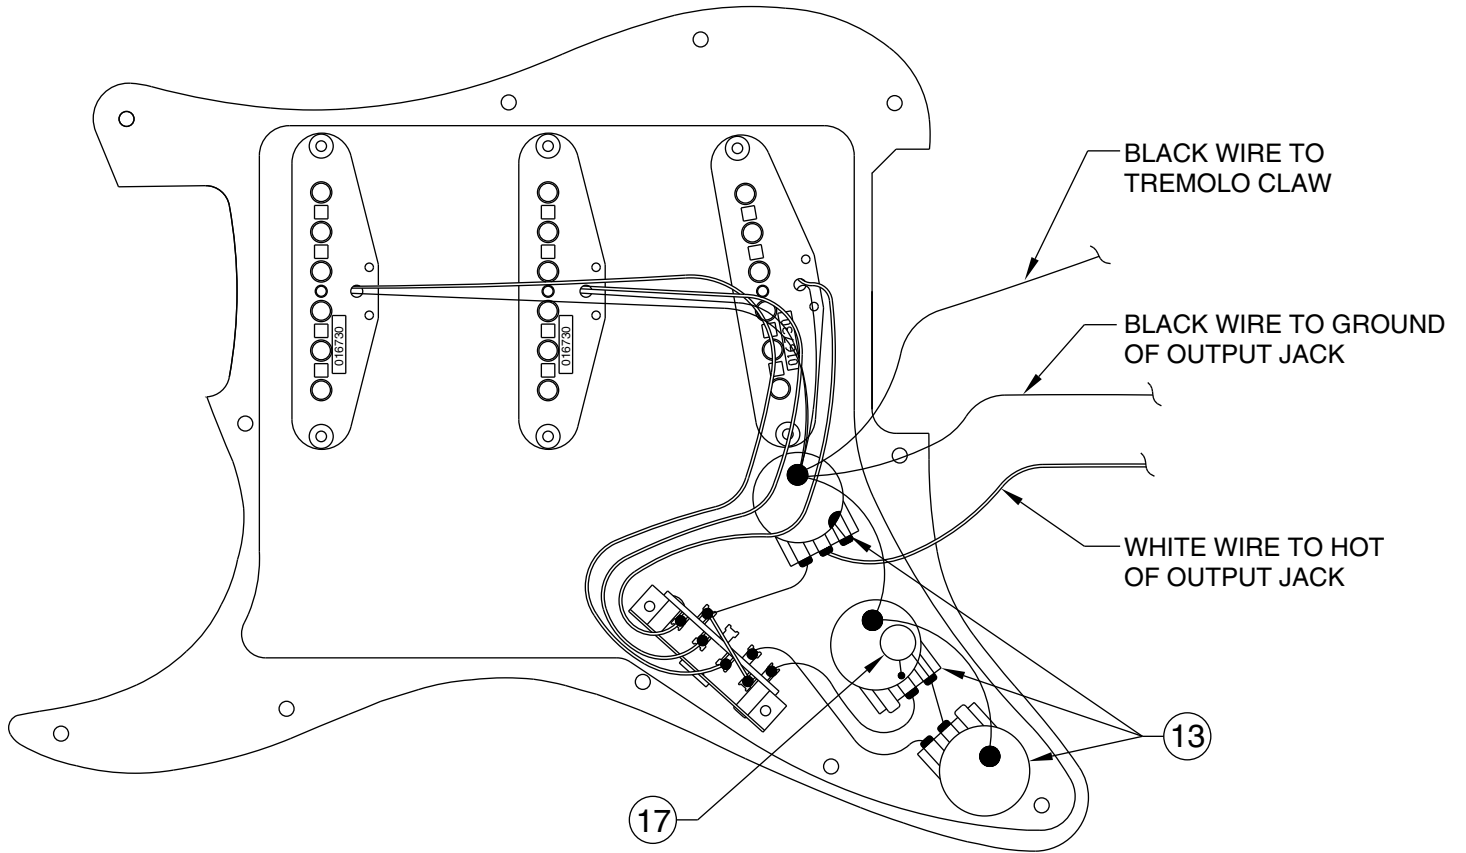

70'S STRATOCASTER 0137000/7002
PICKGUARD ASSEMBLY

BRIDGE ASSEMBLY