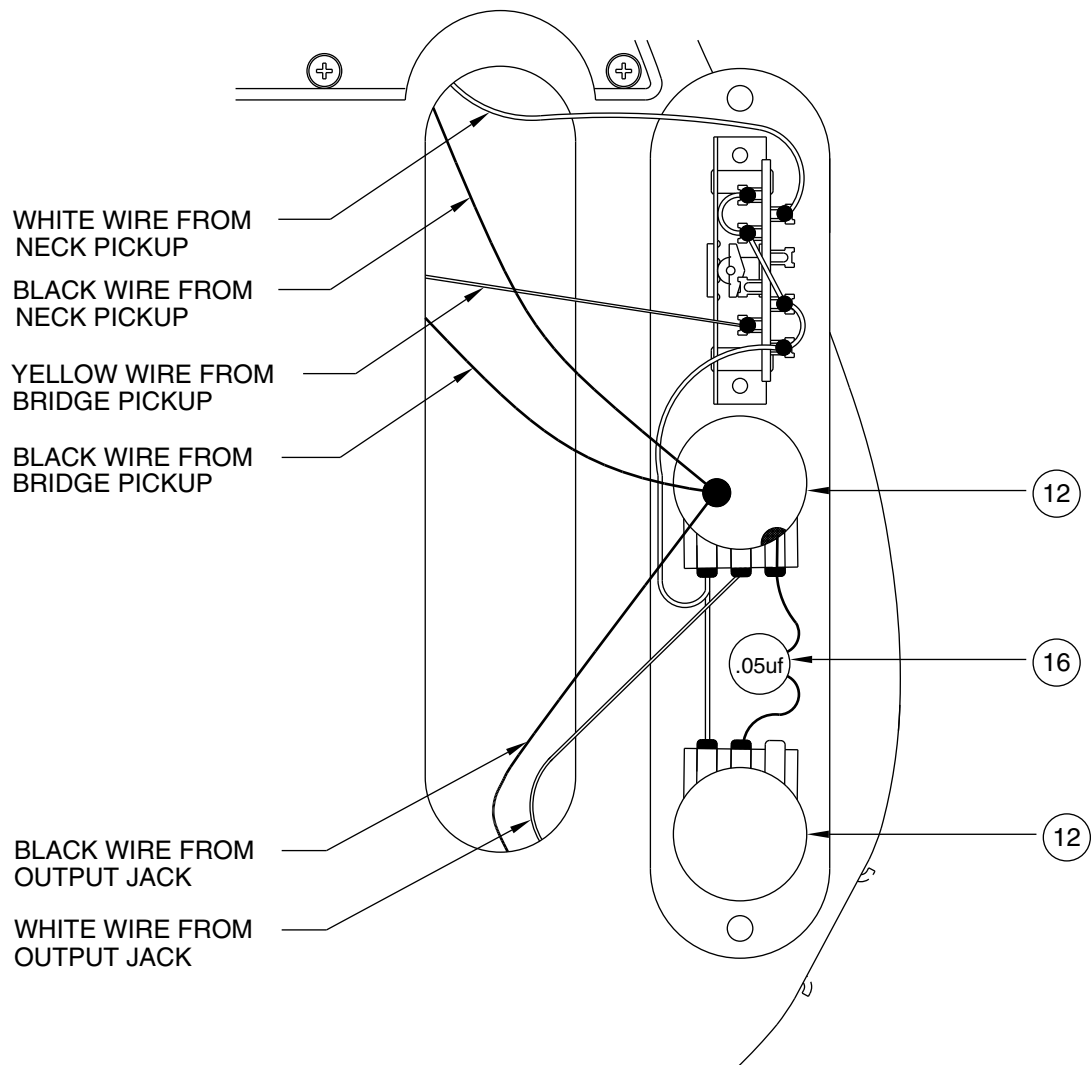

'MUDDY WATERS TELECASTER 0138500

CONTROL ASSEMBLY

BRIDGE ASSEMBLY