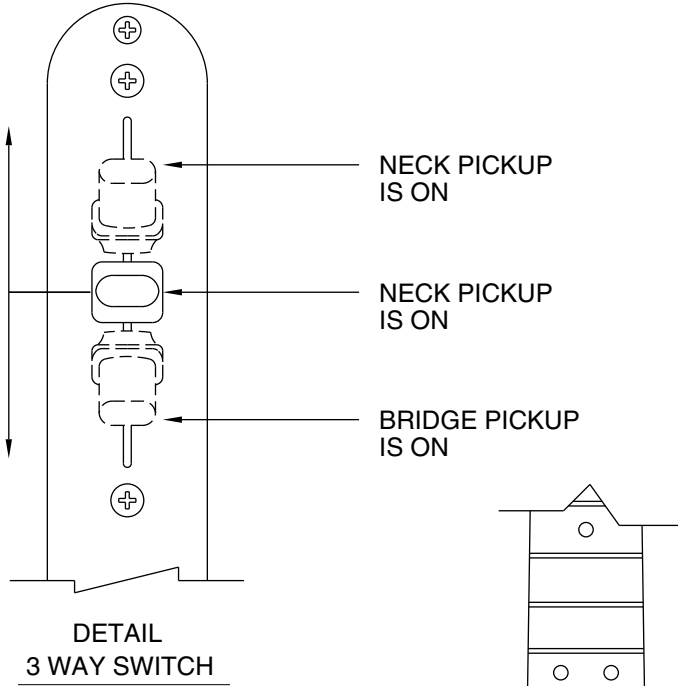

'MUDDY WATERS TELECASTER 0138500

SWITCH & CONTROL FUNCTION

3 WAY SWITCH POSITION			
			← 3 WAY SWITCH POSITION
MT	MT	MT	← TONE CONTROL
			← NECK PICKUP
			← BRIDGE PICKUP
	PICKUP IS ON		PICKUP IS OFF