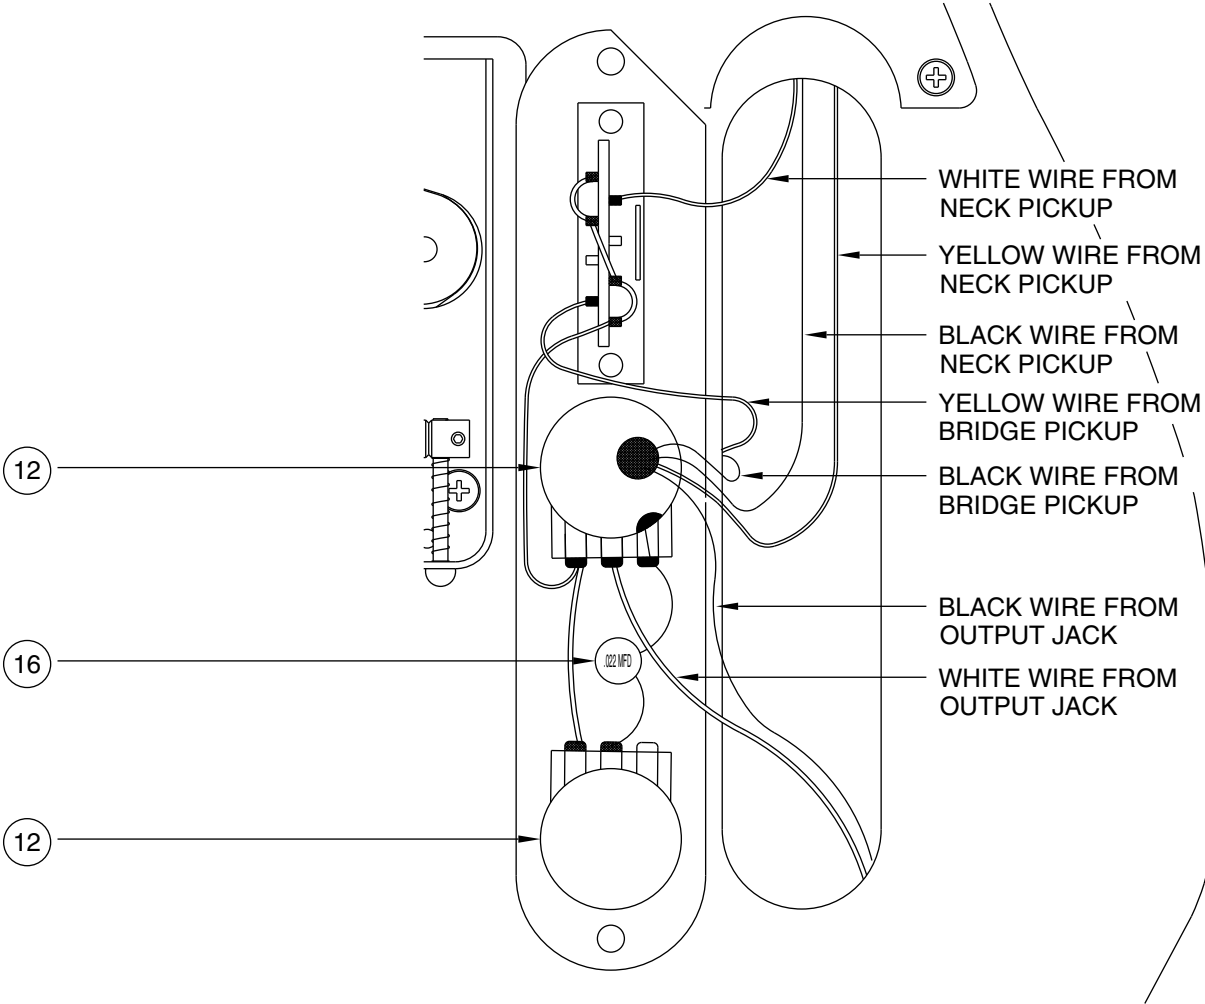

JAMES BURTON STANDARD TELECASTER 0138602

CONTROL ASSEMBLY

BRIDGE ASSEMBLY