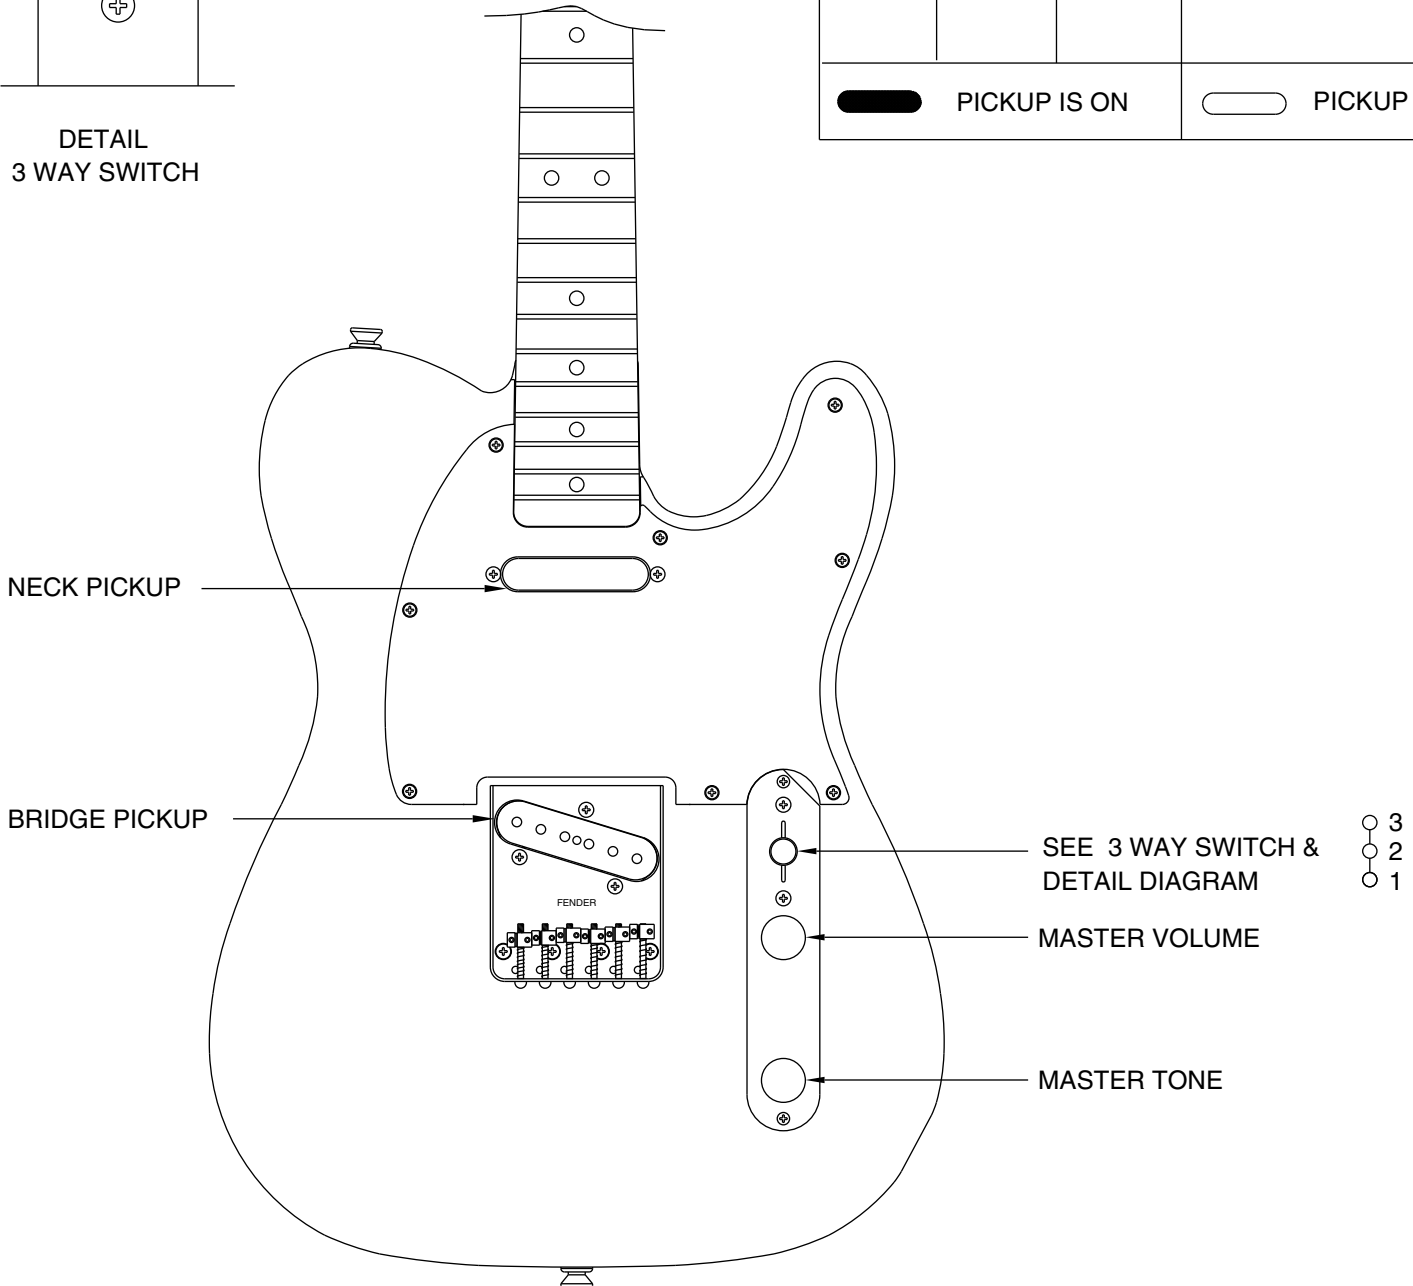

# JAMES BURTON STANDARD TELECASTER 0138602

## SWITCH & CONTROL FUNCTION

DETAIL  
3 WAY SWITCH

3 WAY SWITCH POSITION				
			← 3 WAY SWITCH POSITION	
			← NECK PICKUP	
			← BRIDGE PICKUP	
	PICKUP IS ON			PICKUP IS OFF

○ 3  
○ 2  
○ 1