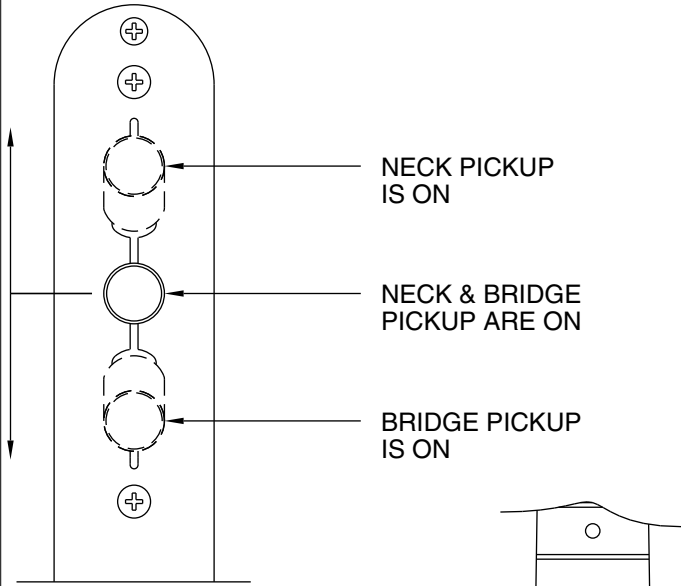

# JAMES BURTON STANDARD TELECASTER 0138602

## SWITCH & CONTROL FUNCTION

DETAIL  
3 WAY SWITCH

3 WAY SWITCH POSITION				
			← 3 WAY SWITCH POSITION	
			← NECK PICKUP	
			← BRIDGE PICKUP	
	PICKUP IS ON			PICKUP IS OFF

○ 3  
○ 2  
○ 1