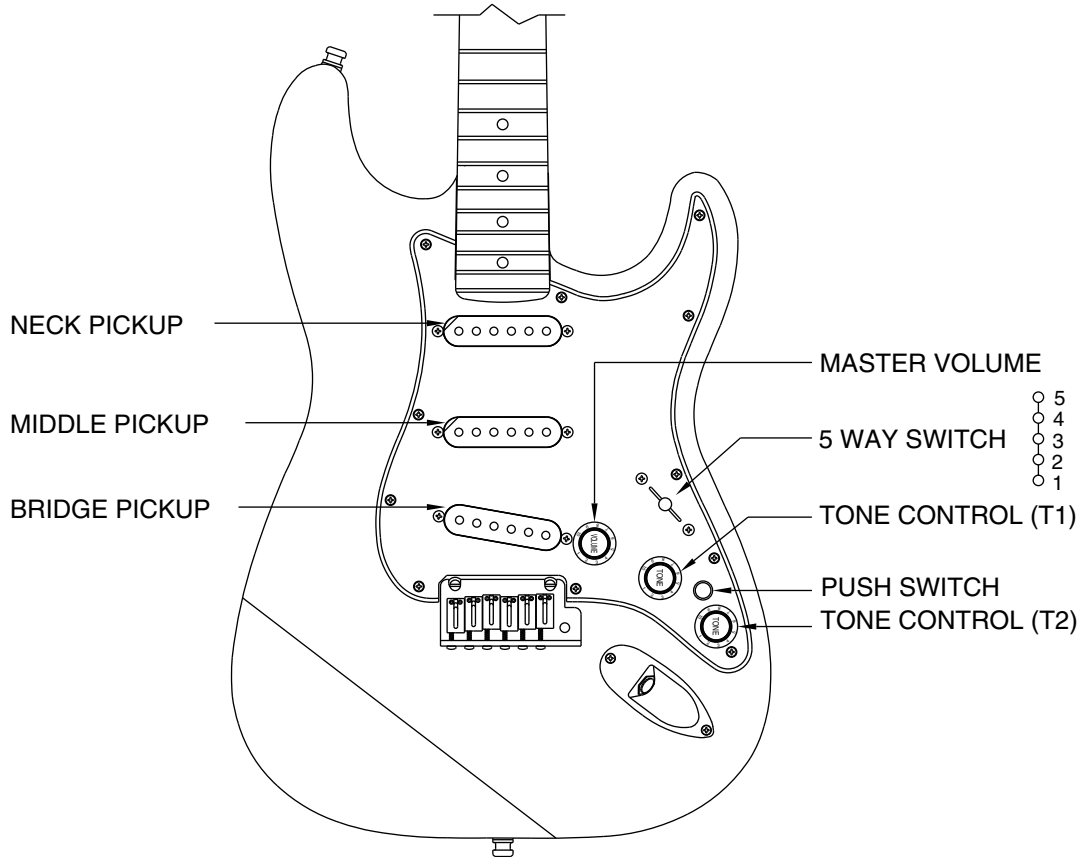

SUPER STRAT 0139400/9402

SWITCH & FUNCTION CONTROL

	PICKUP IS ON
	PICKUP IS OFF

5 WAY SWITCH POSITION

PUSH SWITCH UP					PUSH SWITCH DOWN					
										← 5 WAY SWITCH POSITION
T 1	T1&T2	T 2	T 2	—	T 1	T1&T2	T 2	T 2	—	← TONE CONTROL
										← NECK PICKUP
										← MIDDLE PICKUP
										← BRIDGE PICKUP