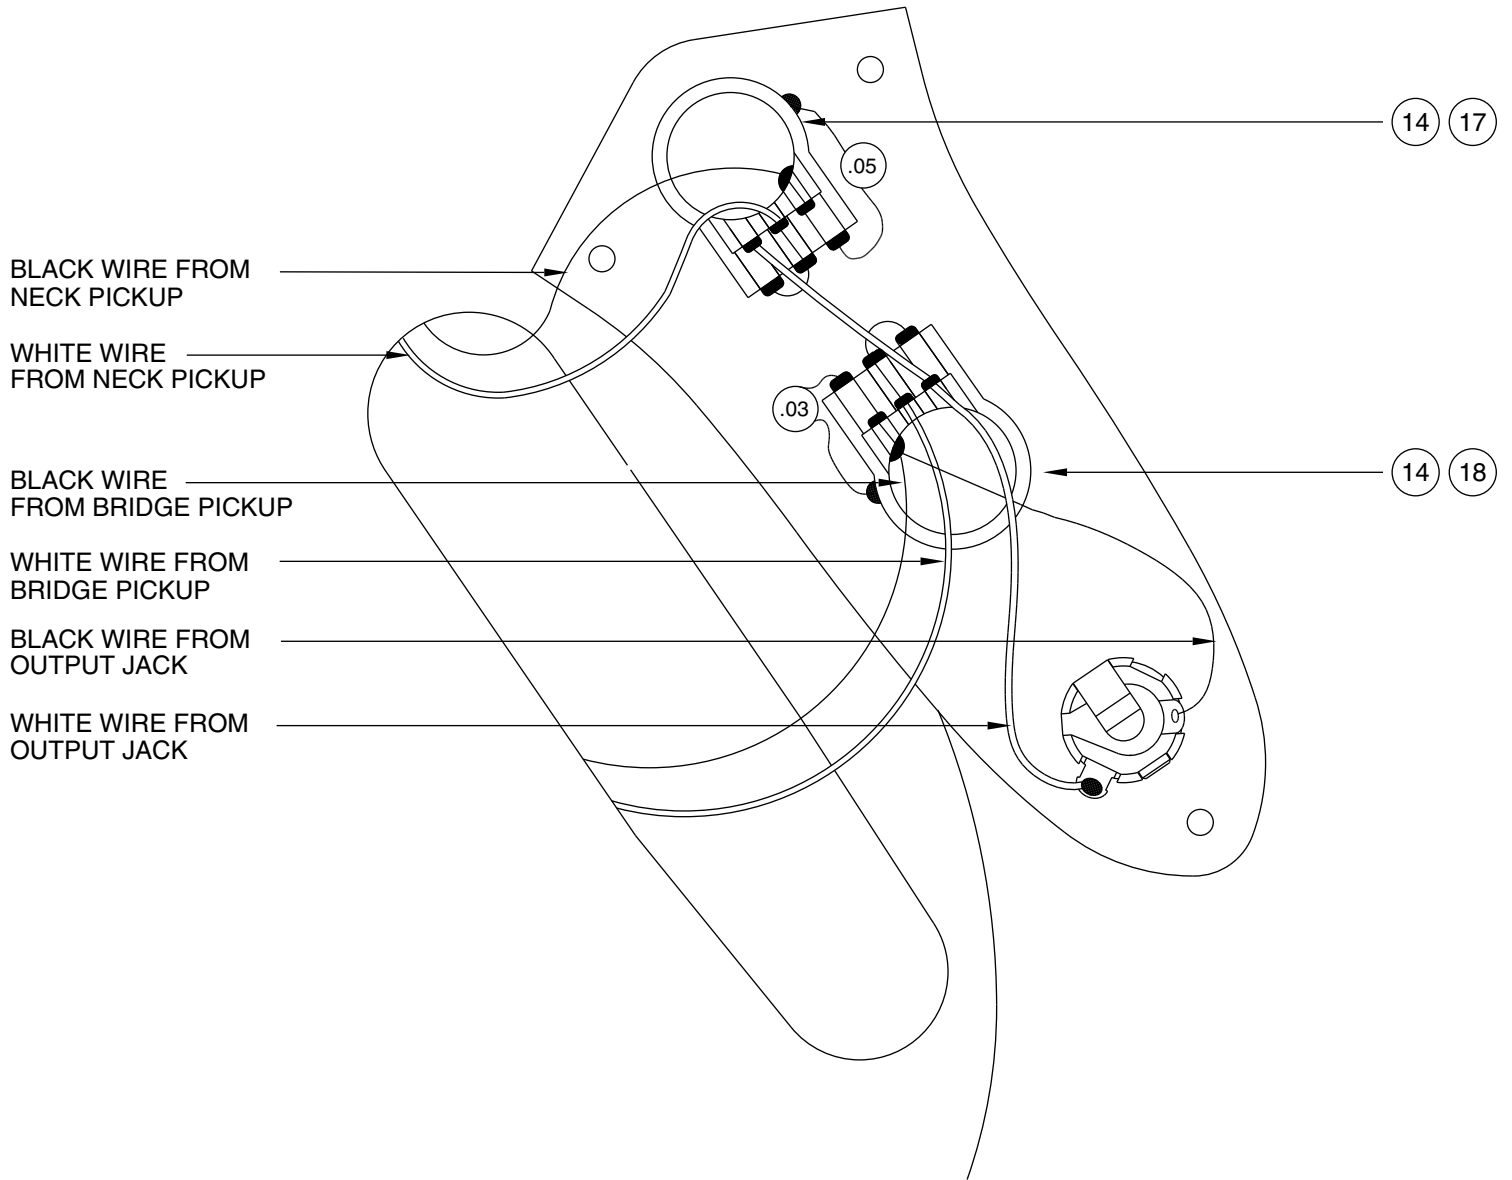

'62 AMERICAN VINTAGE JAZZ BASS 0190209

CONTROL ASSEMBLY

BRIDGE ASSEMBLY