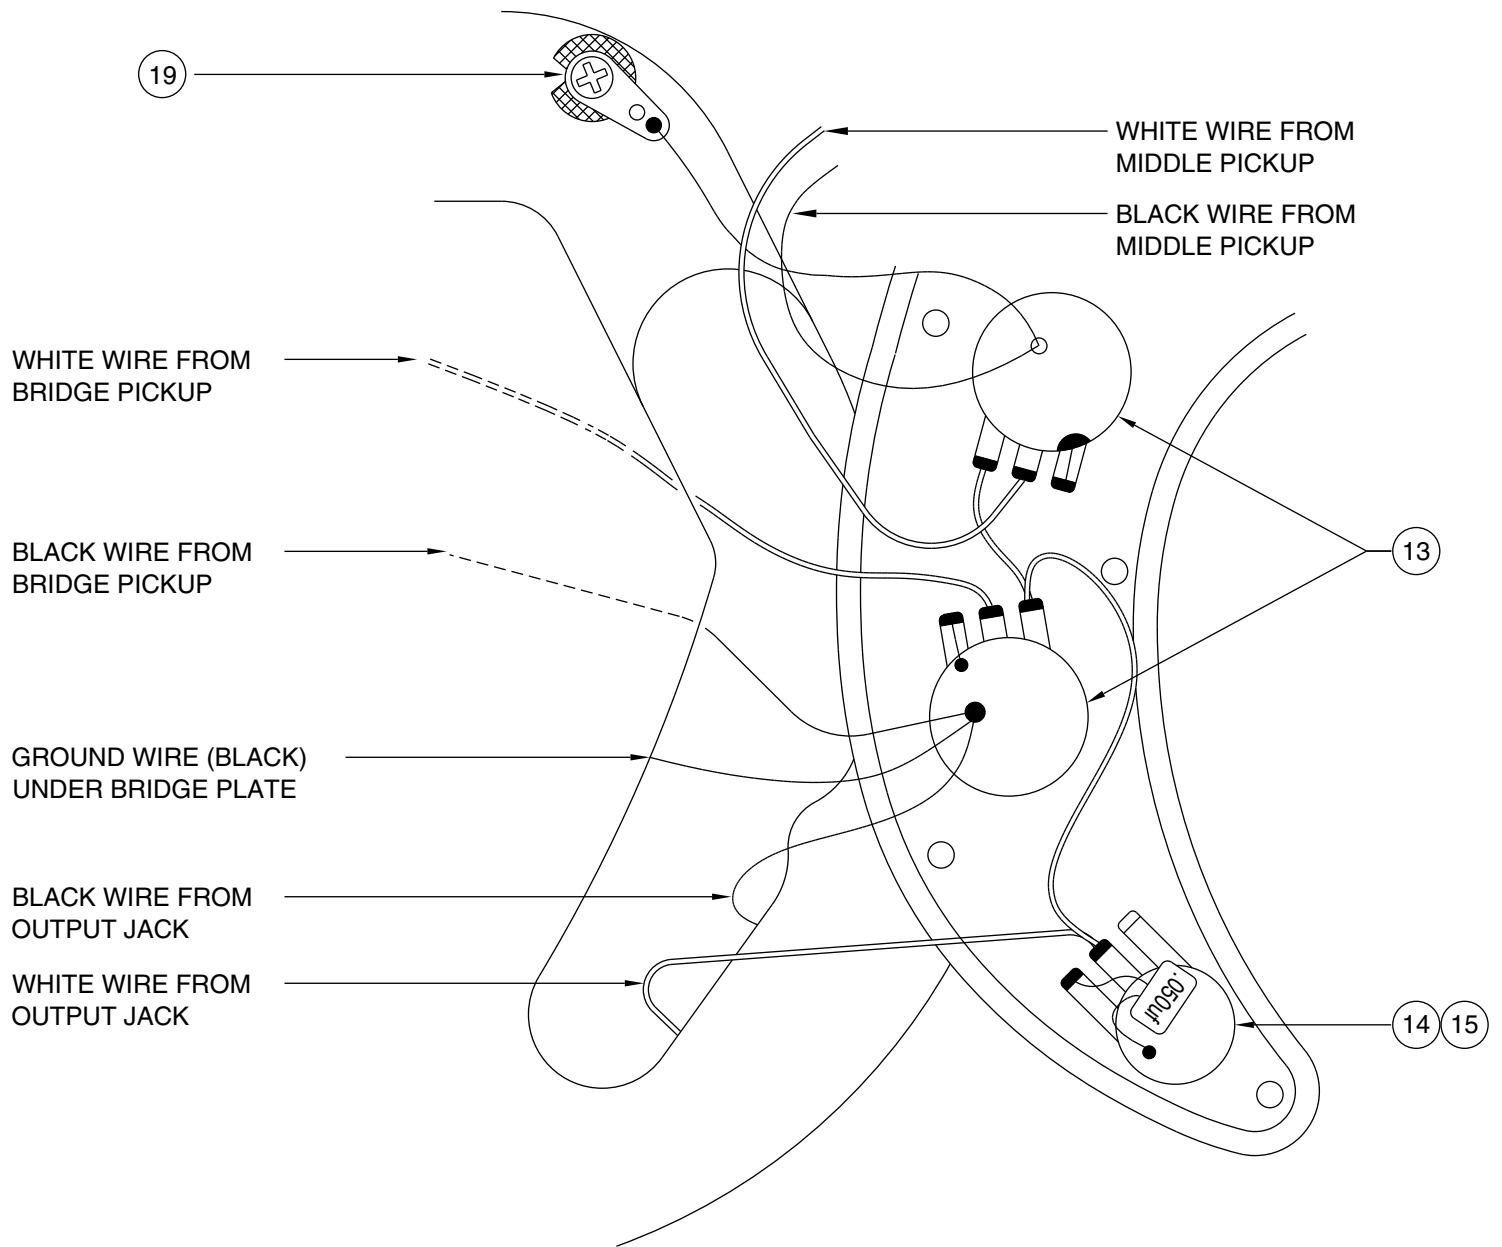

HOT ROD PRECISION BASS 0191900/1902 PICKGUARD ASSEMBLY

BRIDGE ASSEMBLY