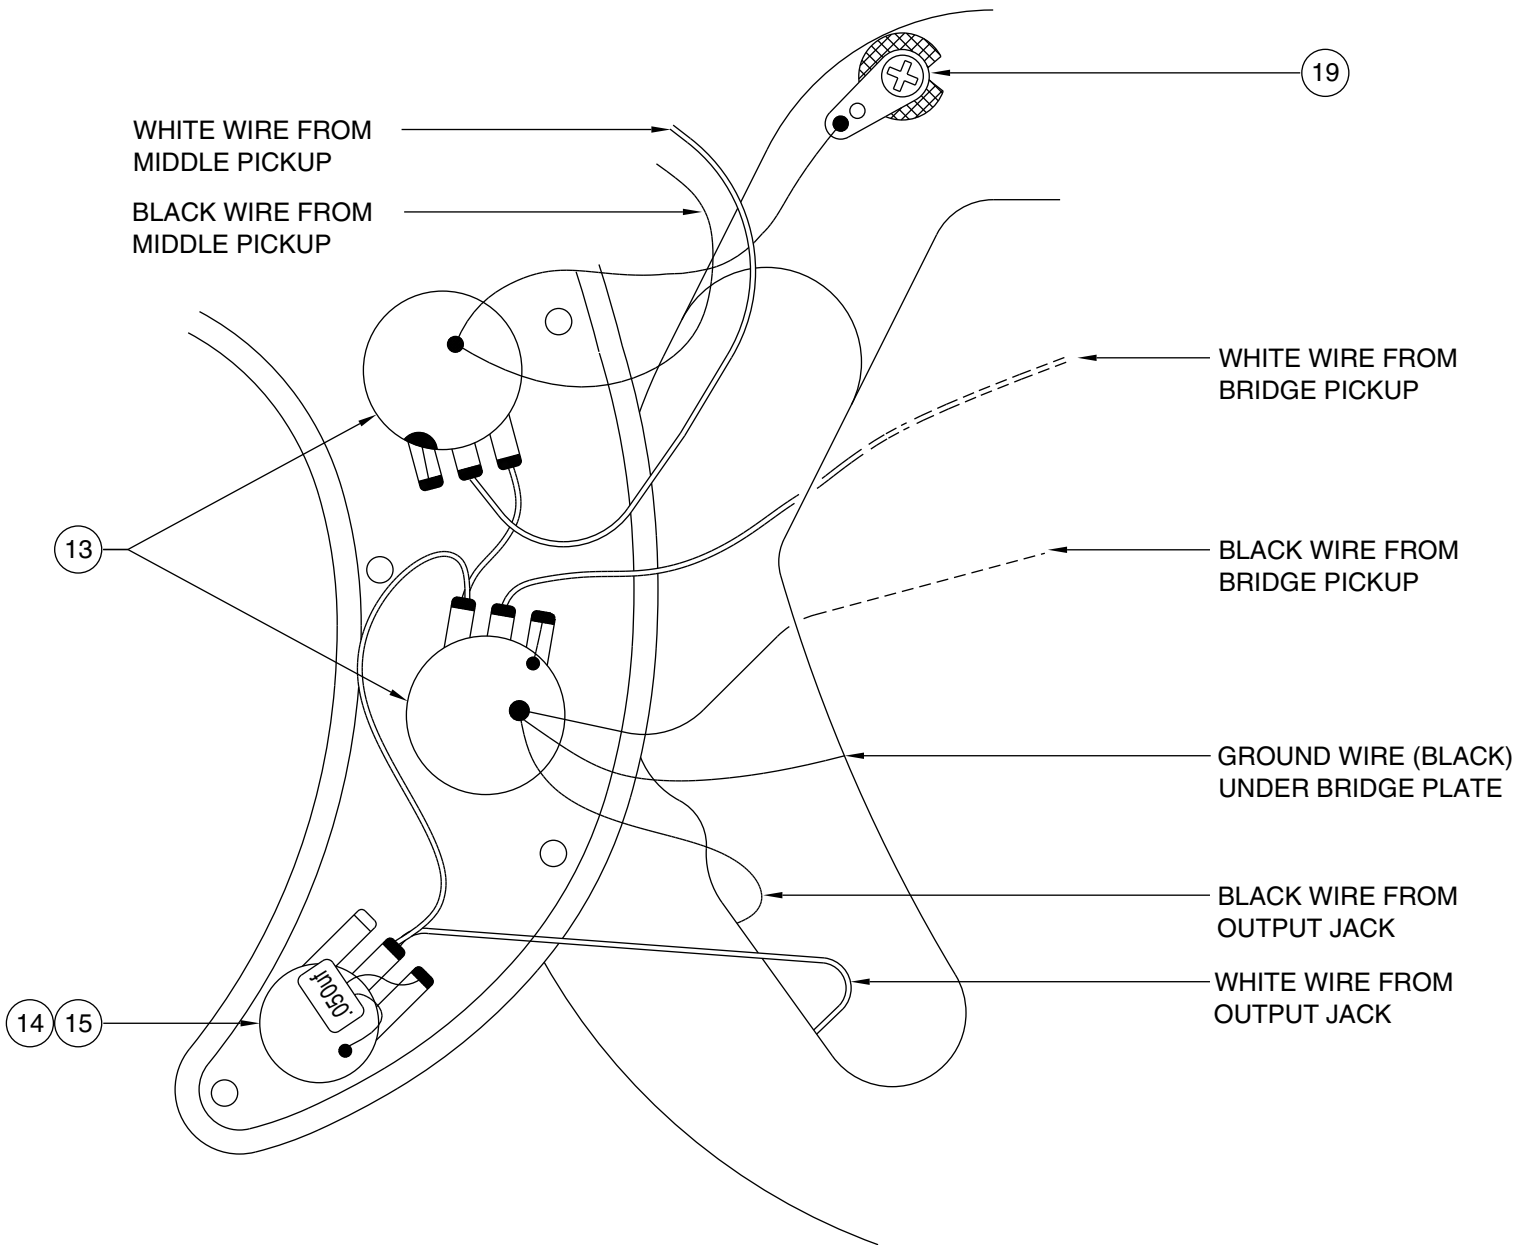

HOT ROD PRECISION BASS / LEFT HAND - 0191920

PICKGUARD ASSEMBLY

BRIDGE ASSEMBLY