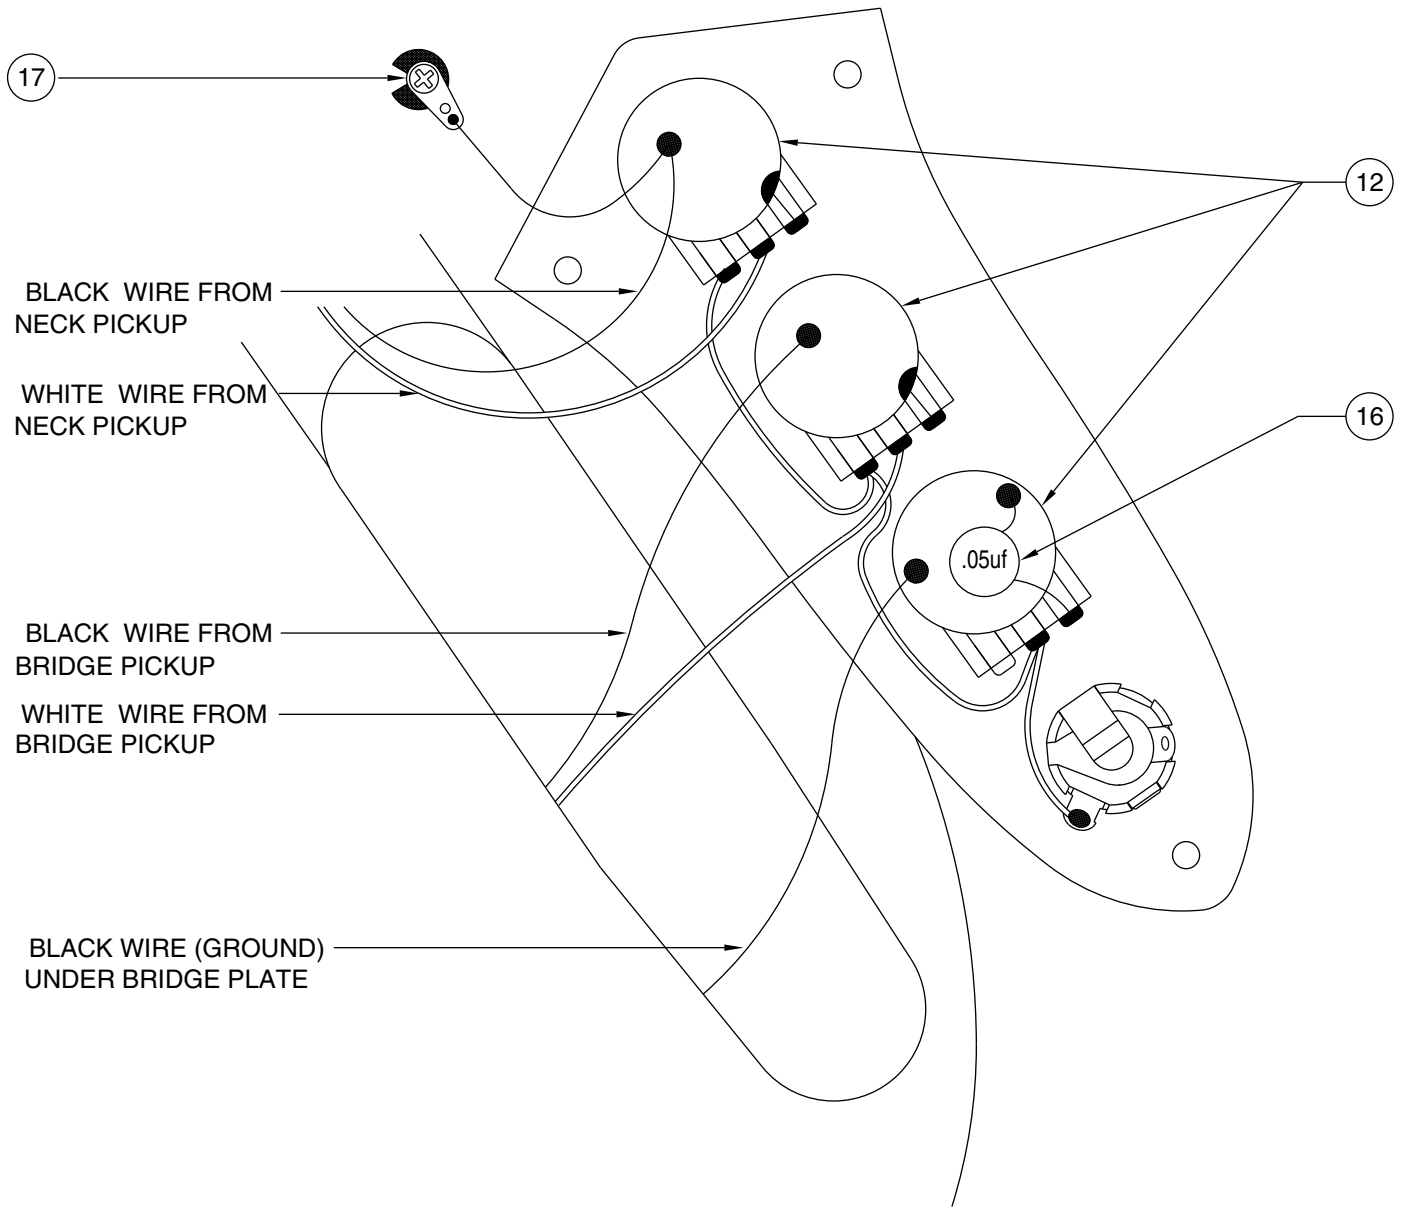

AMERICAN STANDARD JAZZ BASS V 0192500

CONTROL ASSEMBLY

BRIDGE ASSEMBLY