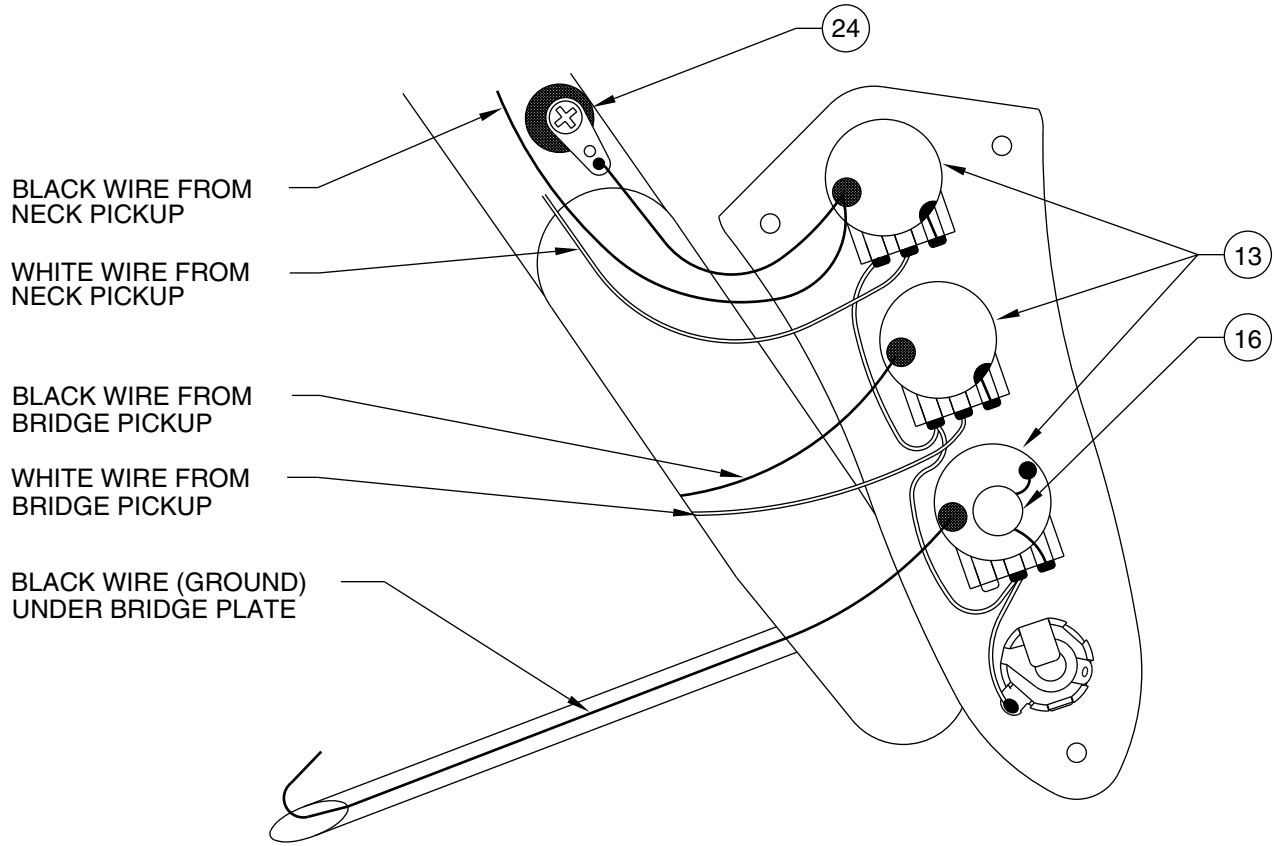

AMERICAN JAZZ BASS FRETLESS 0193408

CONTROL ASSEMBLY JAZZ BASS STD.

BRIDGE ASSEMBLY