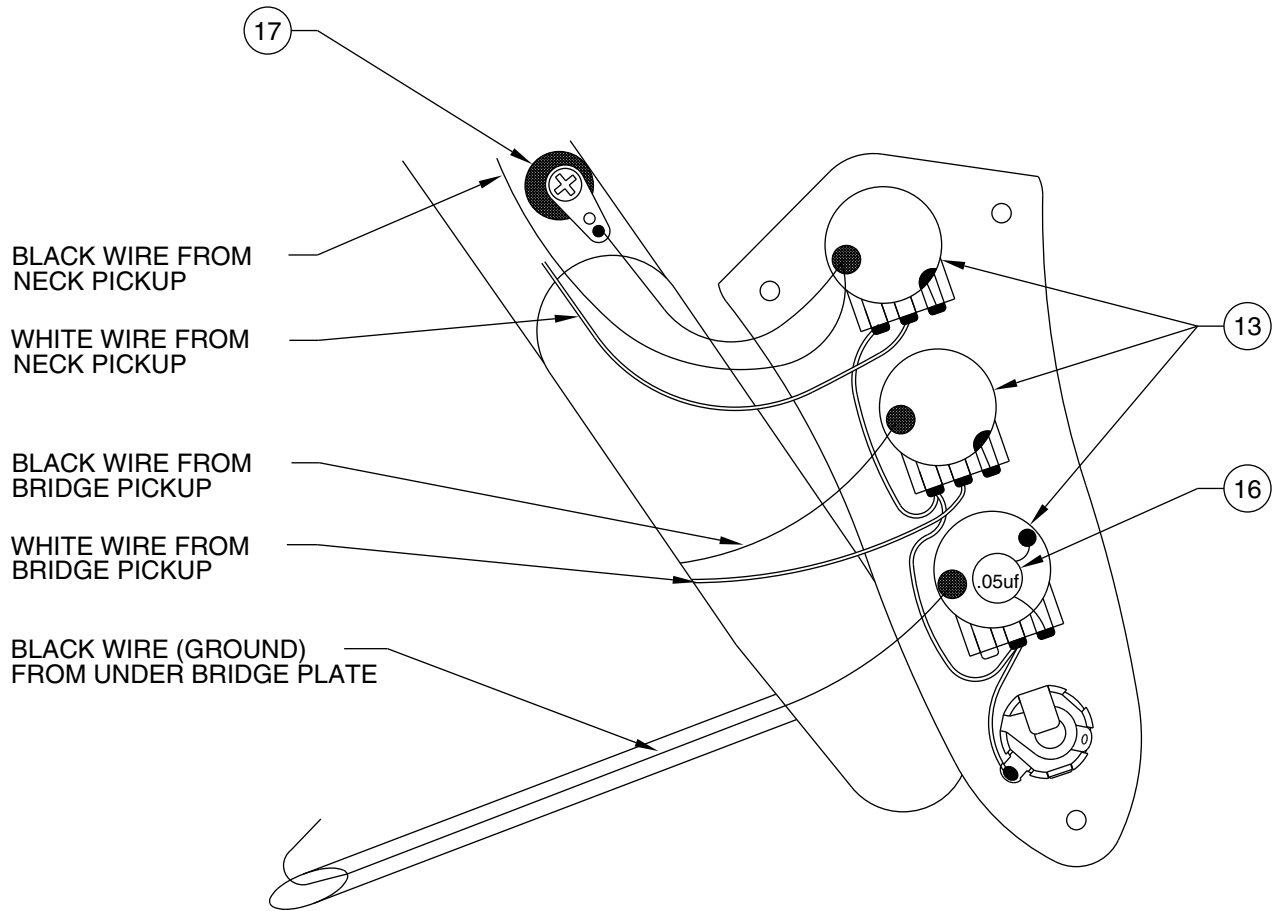

AMERICAN JAZZ BASS V 0193500

CONTROL ASSEMBLY

BRIDGE ASSEMBLY