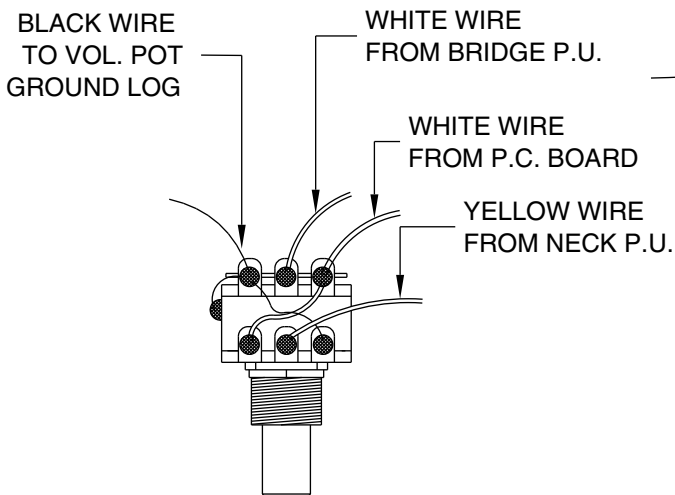

AM DELUXE JAZZ BASS FRETLESS 0195808

CONTROL ASSEMBLY

DETAIL A

BRIDGE ASSEMBLY