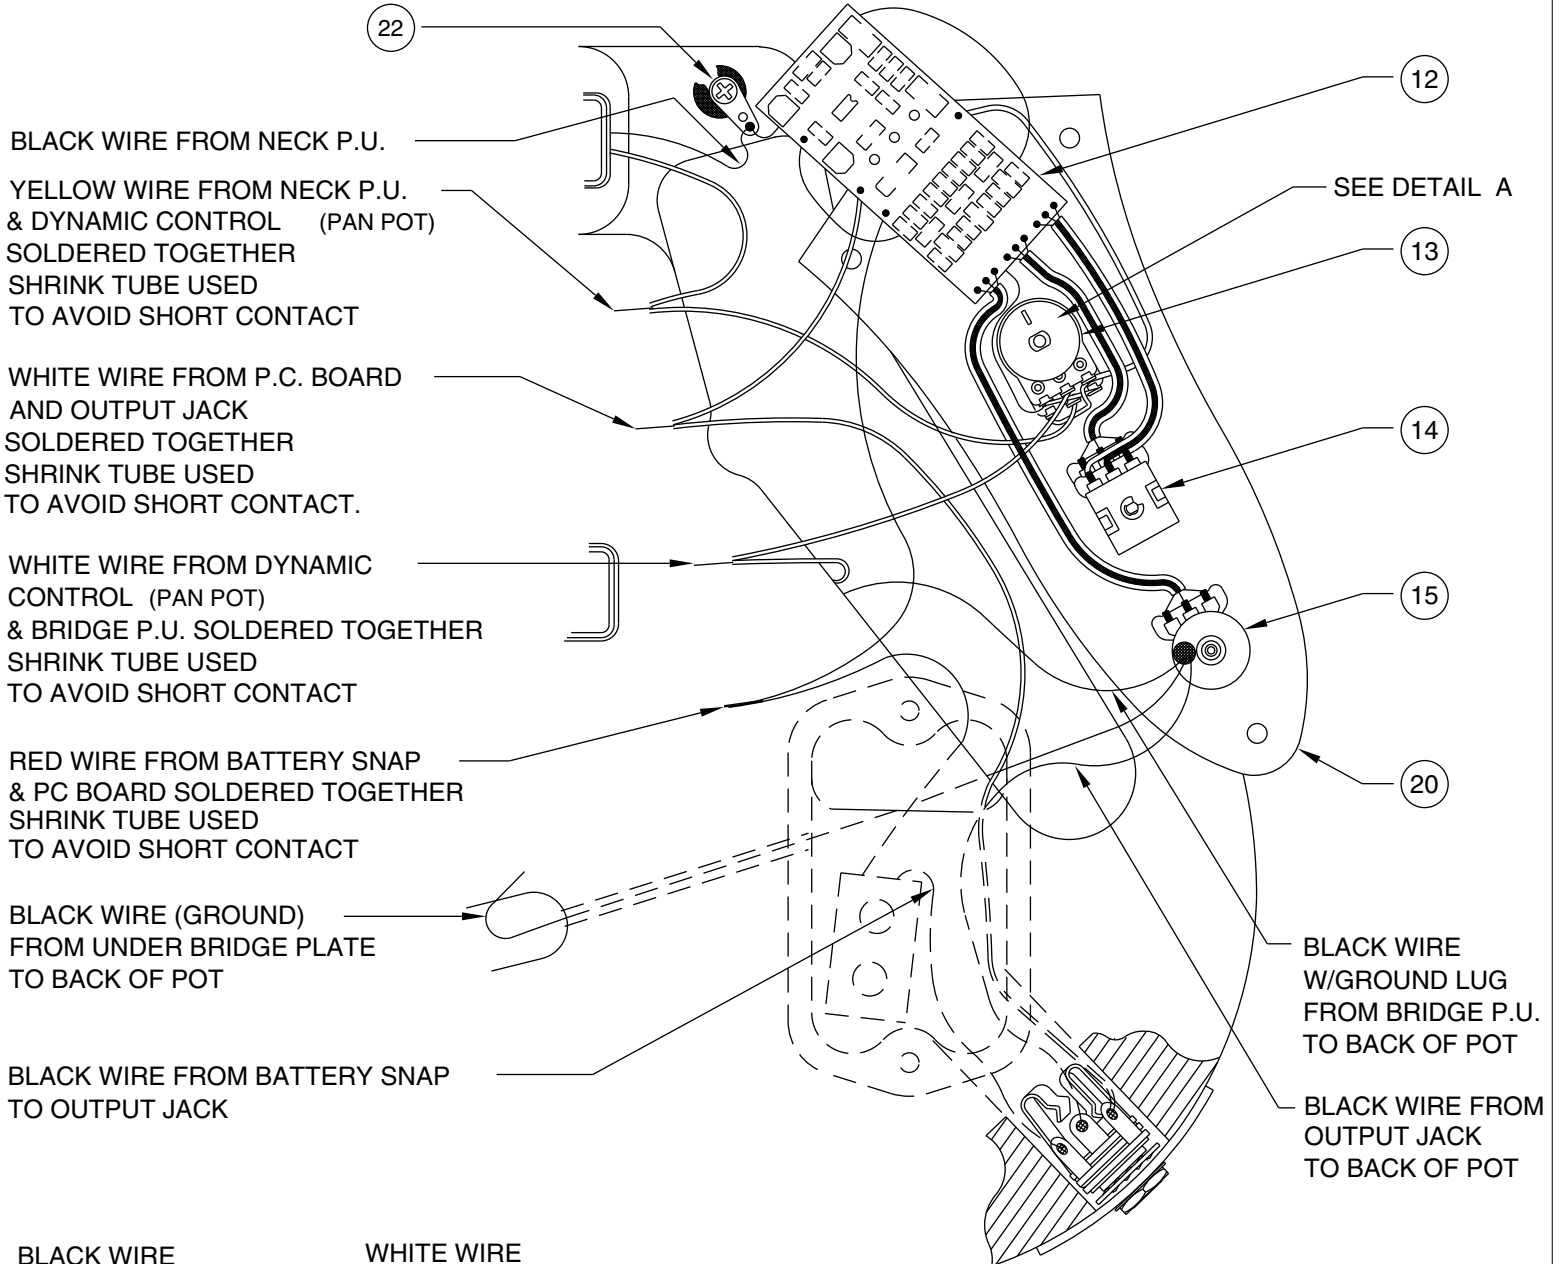

AM DELUXE JAZZ BASS FRETLESS 0195808

CONTROL ASSEMBLY

DETAIL A

BRIDGE ASSEMBLY