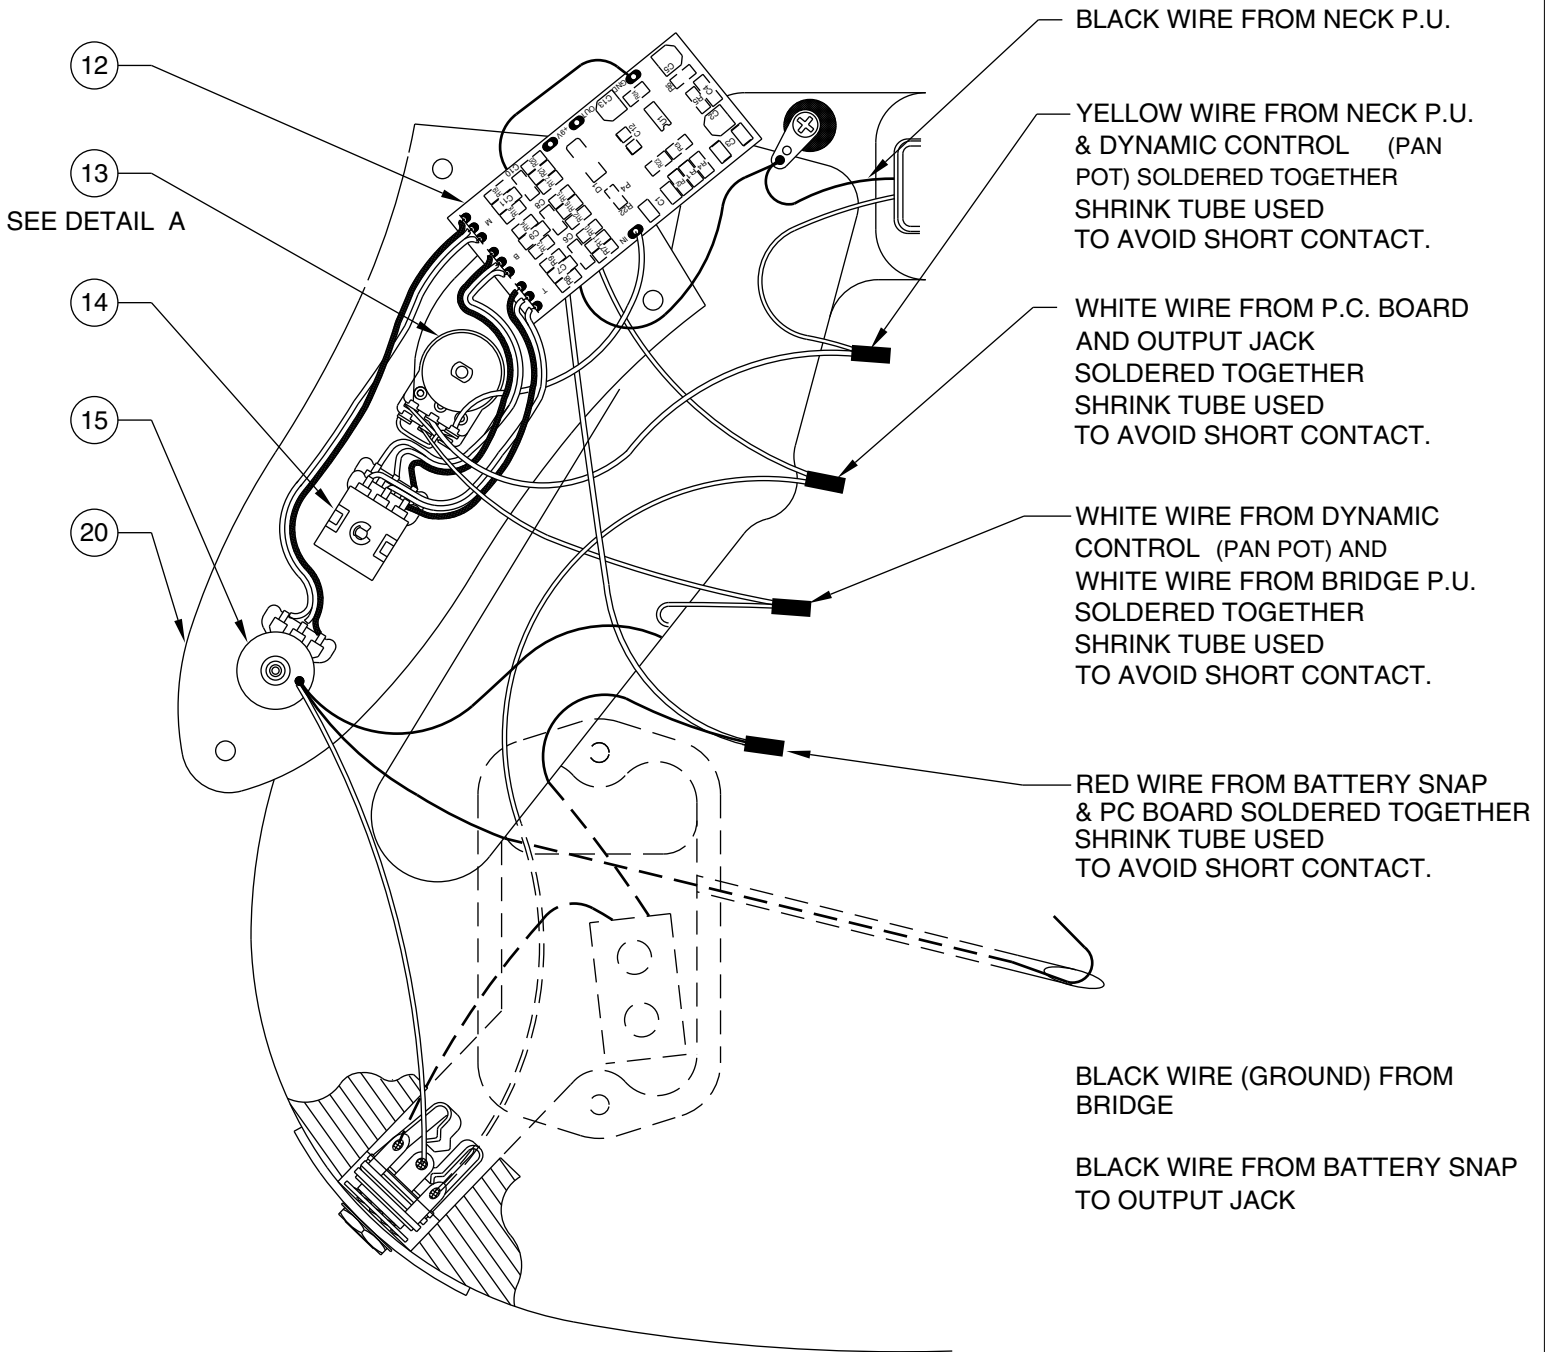

AMERICAN DELUXE JAZZ BASS / LEFT HAND 0195820

CONTROL ASSEMBLY

BRIDGE ASSEMBLY

BLACK WIRE TO VOL. POT GROUND LOG

DETAIL A

CONTROL, PAN POT