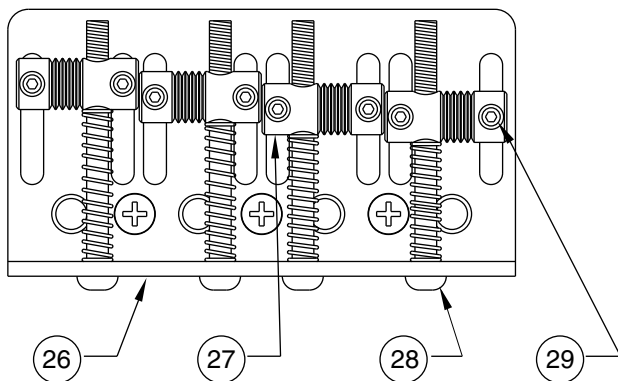

AMERICAN DELUXE JAZZ BASS / LEFT HAND 0195820

CONTROL ASSEMBLY

BRIDGE ASSEMBLY

BLACK WIRE TO VOL. POT GROUND LOG

DETAIL A

CONTROL, PAN POT