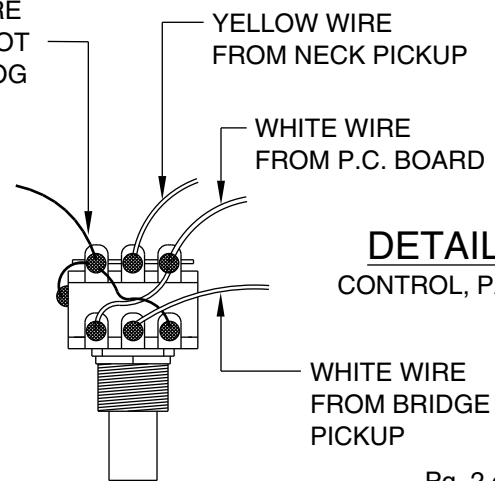

AMERICAN DELUXE JAZZ BASS / LEFT HAND 0195820

CONTROL ASSEMBLY

BRIDGE ASSEMBLY

BLACK WIRE TO VOL. POT GROUND LOG

DETAIL A

CONTROL, PAN POT