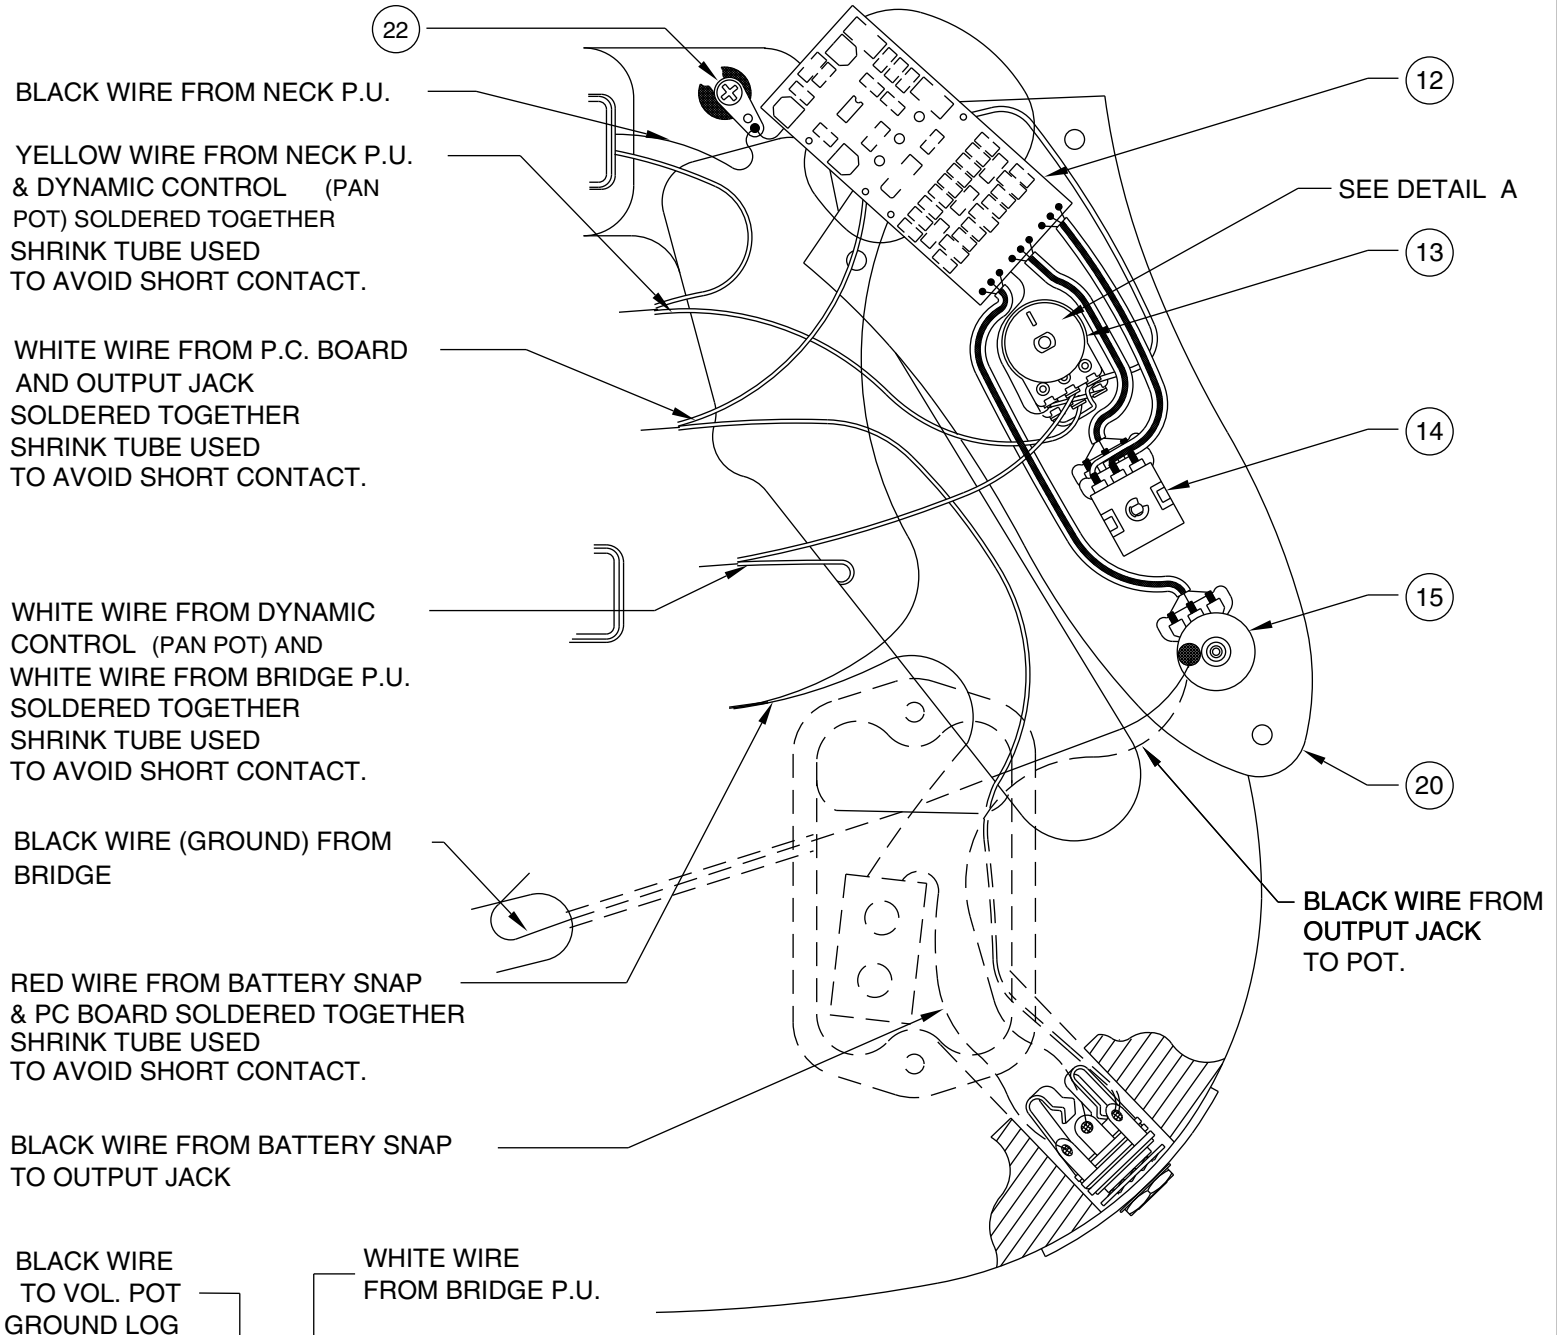

AM DLX JAZZ BASS V 0195900/5902

CONTROL ASSEMBLY

DETAIL A

BRIDGE ASSEMBLY