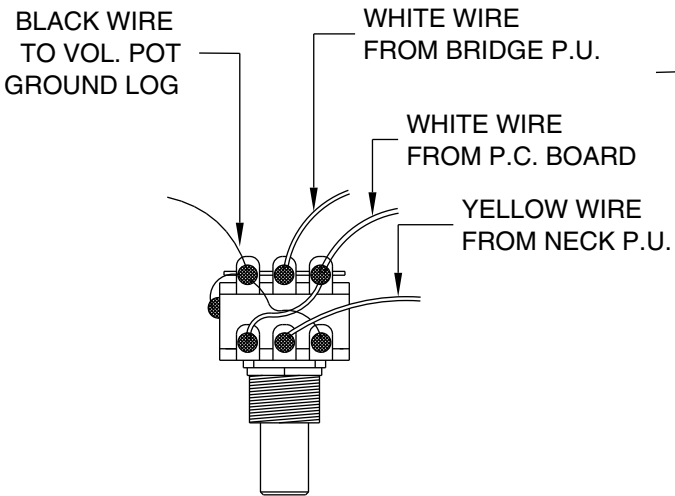

AM DLX JAZZ BASS V 0195900/5902

CONTROL ASSEMBLY

DETAIL A

BRIDGE ASSEMBLY