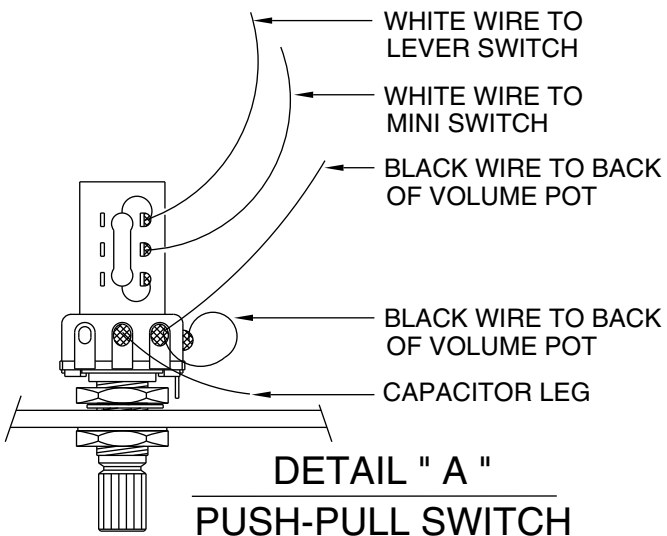

ROSCOE BECK V BASS 0196500

PICKGUARD ASSEMBLY

DETAIL " B " MINI SWITCH

DETAIL " A " PUSH-PULL SWITCH

BRIDGE ASSEMBLY