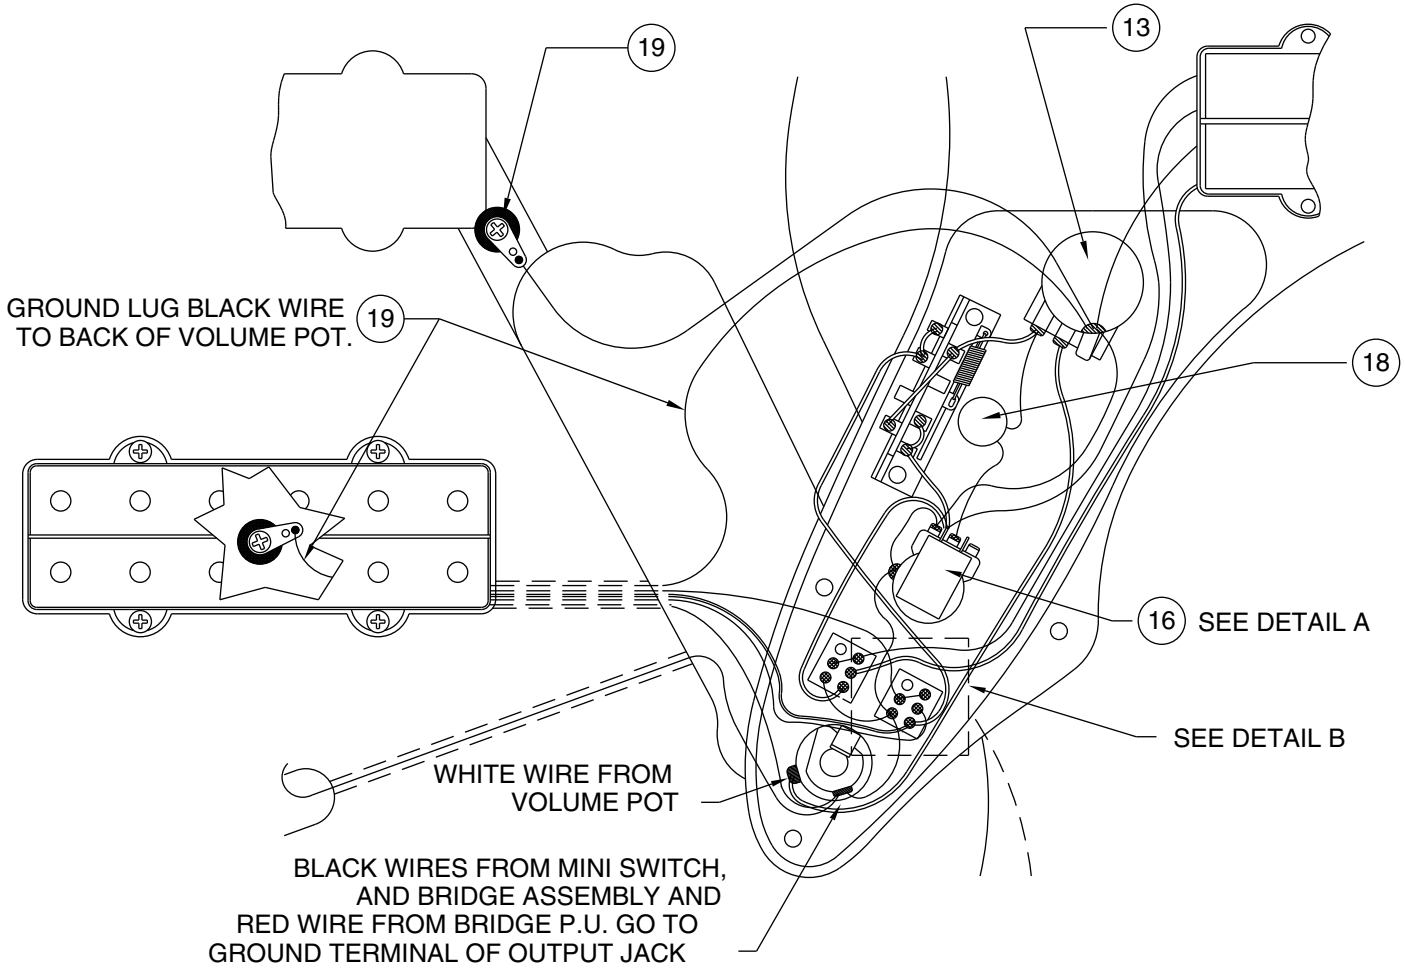

ROSCOE BECK V BASS 0196500

PICKGUARD ASSEMBLY

DETAIL " B " MINI SWITCH

DETAIL " A " PUSH-PULL SWITCH

BRIDGE ASSEMBLY