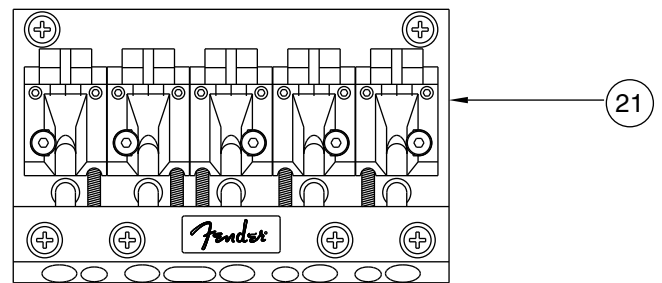

ROSCOE BECK V BASS 0196500

PICKGUARD ASSEMBLY

DETAIL " B " MINI SWITCH

DETAIL " A " PUSH-PULL SWITCH

BRIDGE ASSEMBLY