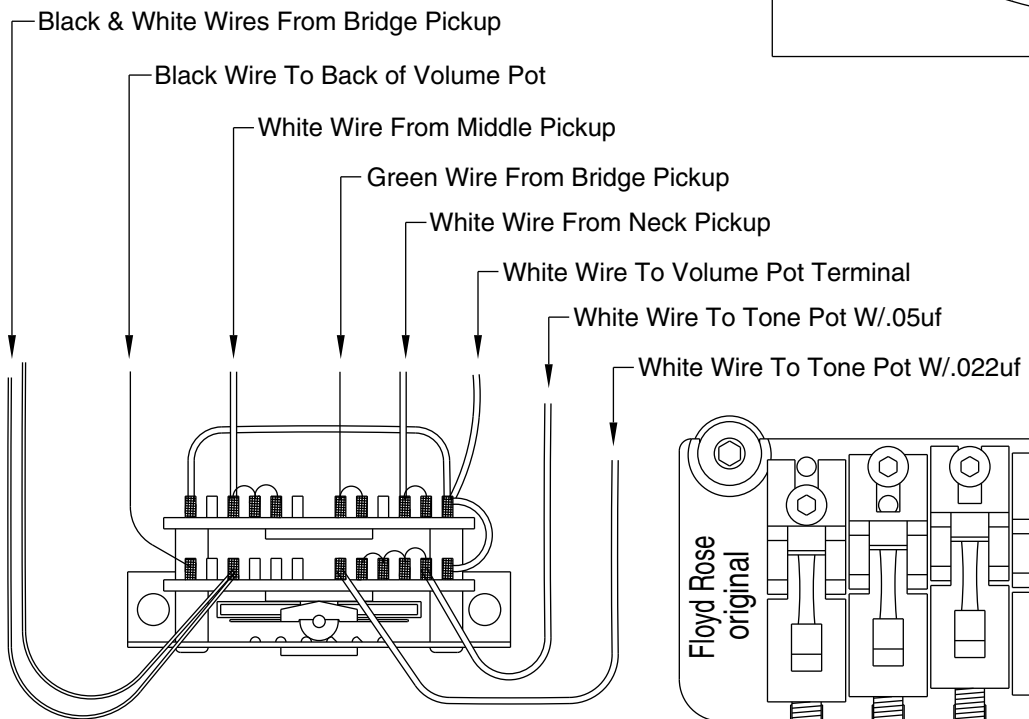

FLOYD ROSE CLASSIC STRATOCASTER HSS 1106500/6502

PICKGUARD ASSEMBLY

DETAIL 'A'
N.T.S.