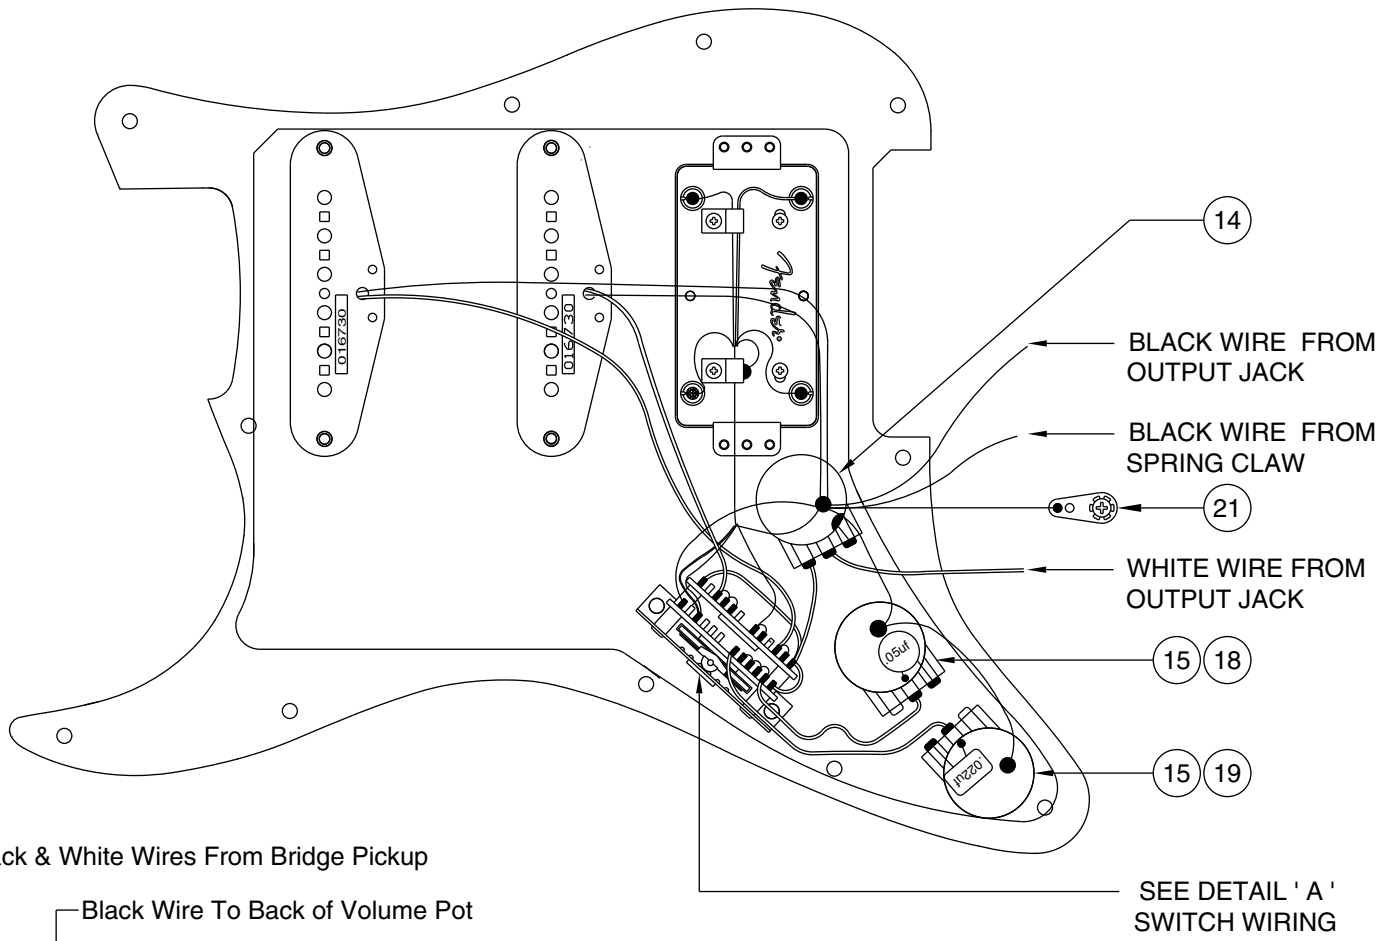

FLOYD ROSE CLASSIC STRATOCASTER HSS 1106500/6502

PICKGUARD ASSEMBLY

DETAIL 'A'
N.T.S.