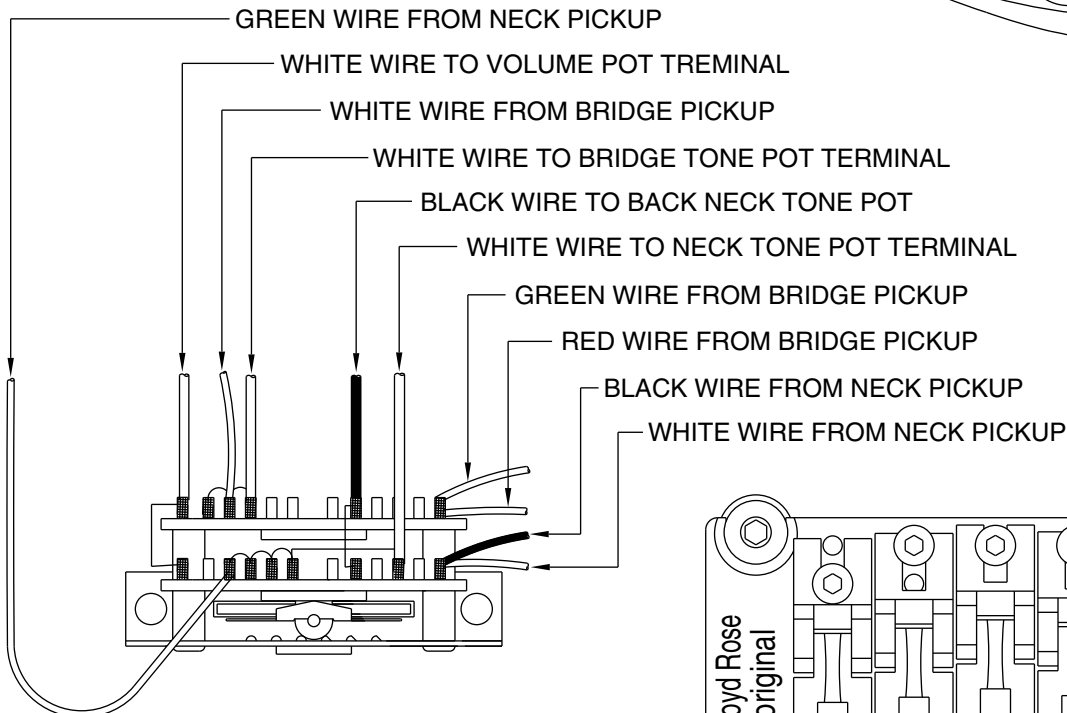

FLOYD ROSE CLASSIC STRATOCASTER HH 1106700/6702

PICKGUARD ASSEMBLY

DETAIL 'A'
N.T.S.