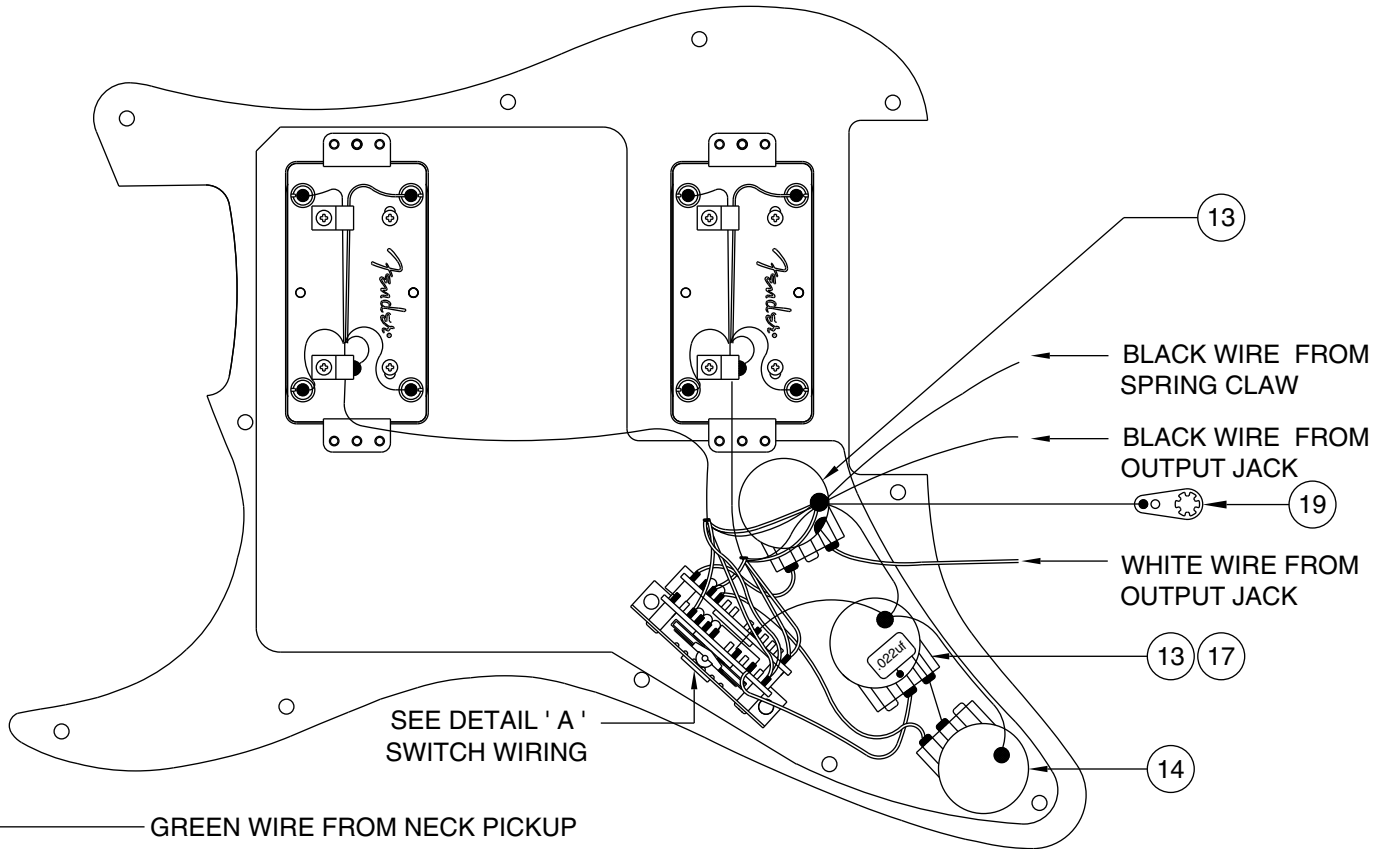

FLOYD ROSE CLASSIC STRATOCASTER HH 1106700/6702

PICKGUARD ASSEMBLY

DETAIL 'A'
N.T.S.